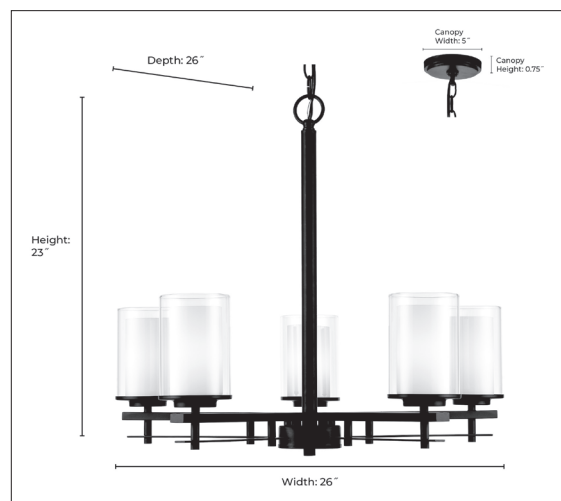

FINISH

BN - Brushed Nickel
 MB - Matte Black
 MG - Modern Gold

DIMENSIONS

Width 26"
 Height 23"
 Depth 23"
 Canopy Width 5"
 Canopy Height 0.75"
 Canopy Depth 5"
 Chain 60"
 Wire 120"
 Weight 14.6 lbs

MATERIAL

Steel

GLASS

Outside Glass Clear
 Inside Glass Etched White

LAMPING

Bulbs 5-Medium
 Bulb Base Medium (E26)
 Watts per Bulb 60W
 Voltage 120V
 Total Wattage 300W
 Bulbs Included No

CERTIFICATION

UL Listed Dry Location

ITEM NUMBER

SKUs
 5515 BN
 5515 MB
 5515 MG

5515 BN

5515 MB

5515 MG

Millennium Lighting
 105 Declaration Drive
 McDonough, GA 30253
www.millenniumlighting.com