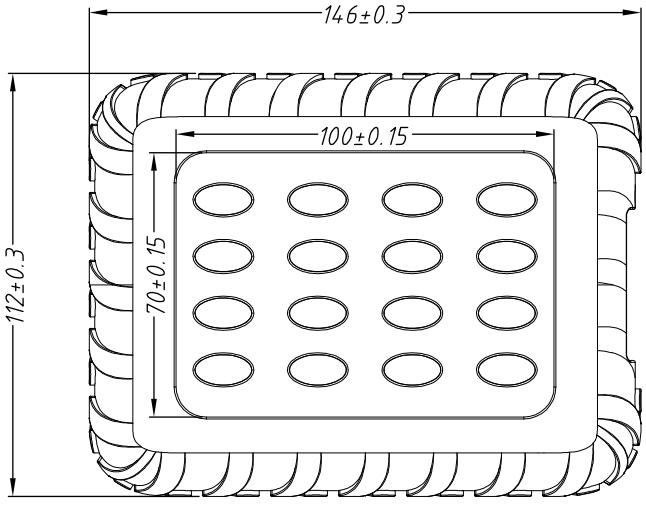

8 7 6 5 4 3 2 1

F
E
D
C
B
A

THIRD ANGLE PROJECTION

GENERAL NOTES

DIMENSIONS ARE IN MM - DO NOT SCALE
THIS DOCUMENT CONTAINS CONFIDENTIAL, PROPRIETARY INFORMATION THAT IS PROPERTY OF STARTECH.COM

StarTech.com

PRODUCT ID	S251BRU31C3		
DESCRIPTION	USB 3.1 External Hard Drive Enclosure - 10Gbps - IP65 Rated		
DO NOT SCALE	SHEET: 1 OF: 1	UPLOAD DATE: 1/16/2023	

8 7 6 5 4 3 2 1