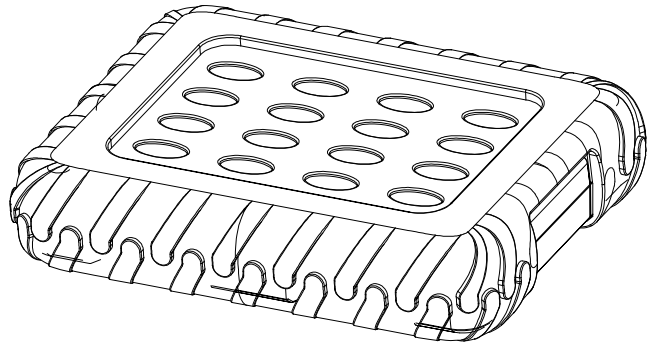

8 7 6 5 4 3 2 1

F
E
D
C
B
A

THIRD ANGLE PROJECTION

GENERAL NOTES

DIMENSIONS ARE IN MM - DO NOT SCALE
THIS DOCUMENT CONTAINS CONFIDENTIAL, PROPRIETARY INFORMATION THAT IS PROPERTY OF STARTECH.COM

StarTech.com

PRODUCT ID	S251BRU31C3		
DESCRIPTION	USB 3.1 External Hard Drive Enclosure - 10Gbps - IP65 Rated		
DO NOT SCALE	SHEET: 1 OF: 1	UPLOAD DATE: 1/16/2023	

8 7 6 5 4 3 2 1