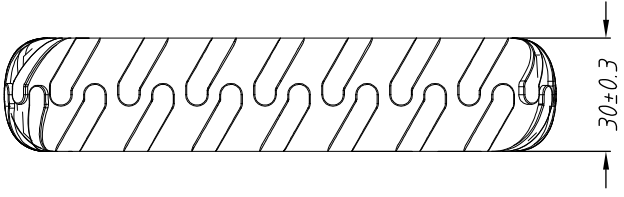

8 7 6 5 4 3 2 1

F
E
D
C
B
A

THIRD ANGLE PROJECTION

GENERAL NOTES

DIMENSIONS ARE IN MM - DO NOT SCALE
THIS DOCUMENT CONTAINS CONFIDENTIAL, PROPRIETARY INFORMATION THAT IS PROPERTY OF STARTECH.COM

StarTech.com

PRODUCT ID	S251BRU31C3		
DESCRIPTION	USB 3.1 External Hard Drive Enclosure - 10Gbps - IP65 Rated		
DO NOT SCALE	SHEET: 1 OF: 1	UPLOAD DATE: 1/16/2023	

8 7 6 5 4 3 2 1