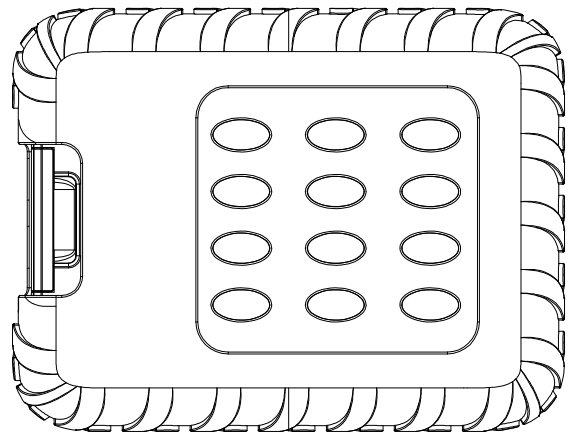

8 7 6 5 4 3 2 1

F
E
D
C
B
A

THIRD ANGLE PROJECTION

GENERAL NOTES

DIMENSIONS ARE IN MM - DO NOT SCALE
THIS DOCUMENT CONTAINS CONFIDENTIAL, PROPRIETARY INFORMATION THAT IS PROPERTY OF STARTECH.COM

StarTech.com

PRODUCT ID	S251BRU31C3		
DESCRIPTION	USB 3.1 External Hard Drive Enclosure - 10Gbps - IP65 Rated		
DO NOT SCALE	SHEET: 1 OF: 1	UPLOAD DATE: 1/16/2023	

8 7 6 5 4 3 2 1