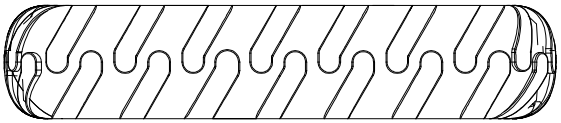

8 7 6 5 4 3 2 1

F
E
D
C
B
A

THIRD ANGLE PROJECTION

GENERAL NOTES

DIMENSIONS ARE IN MM - DO NOT SCALE
THIS DOCUMENT CONTAINS CONFIDENTIAL, PROPRIETARY INFORMATION THAT IS PROPERTY OF STARTECH.COM

StarTech.com

PRODUCT ID	S251BRU31C3		
DESCRIPTION	USB 3.1 External Hard Drive Enclosure - 10Gbps - IP65 Rated		
DO NOT SCALE	SHEET: 1 OF: 1	UPLOAD DATE: 1/16/2023	

8 7 6 5 4 3 2 1