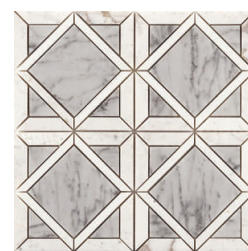

TECHNICAL INFORMATION

Ready Ship

Must be Sealed

PATTERNS

Carrara Elongated
Hex Mosaic
VTC HECA
9.5" x 11.5"

Carrara Samos
Mosaic
VTC HECA
10" x 12"

Black Peacock
Mosaic
VTC HEBL
12" x 12"

Carrara Argos
Mosaic
VTC HECA
12" x 12"

Carrara Olympia
Mosaic
VTC HECA
12" x 12"

SIZES & SHAPES

9.5" x 11.5"
10" x 12" Mosaic
12" x 12" Mosaic

FINISH

Matte