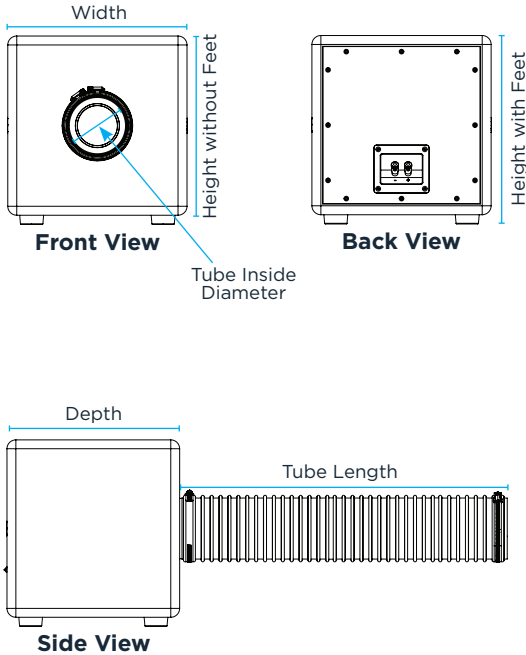

James

BY SONANCE

POWERPIPE X SERIES DATA SHEET

TECHNICAL SPECIFICATIONS

SKU	PPX8-M 60665 - Each
Woofers	8" (205mm) anodized aluminum cone, rubber surround, high excursion
Frequency Response	44Hz - 130Hz +/-3dB
Impedance	4 ohms nominal
Sensitivity (2.83V/1m)	91dB SPL
Enclosure	Marine-Grade Aluminum
Finish	Textured Black
Recommended Power	300 watts
Recommended Amplifiers	Blaze Powerzone Connect 1002 2004 4008 Sonance DSP 2-750 MKIII
Tube Inside Diameter	4.02" (102mm)
Tube Length	21.65" (550mm)
Product Dims w/ Feet (WxHxD)	11.81" x 12.42" x 11.5" (300mm x 315mm x 292mm)
Product Dims w/o Feet (WxHxD)	11.81" x 11.81" x 11.5" (300mm x 300mm x 292mm)
Product Weight	30.56 lbs. (13.86kg)
Shipping Weight	36.38 lbs. (16.5kg)

ACCESSORIES

PPX-4to6-90-ADAPTER | 93792
PPX 4" to 6" 90-Degree Adapter

PPX-4to6-STR-ADAPTER | 93791
PPX 4" to 6" Straight Adapter

PPX-8R | 93796
PPX 8" XPC Grille Connector

PPX-6R | 93795
PPX 6" XPC Grille Connector

PPX-4R | 93794
PPX 4" XPC Grille Connector

PPX-3.5x16-2-STR | 93790
PPX Straight Toekick Connector and Grille

PPX-3.5x16-2-90 | 93789
PPX 90-Degree Toekick Connector and Grille

PPX TOEKICK REPLACEMENT GRILLE | 93799
Straight or 90-Degree Toekick Connector Required