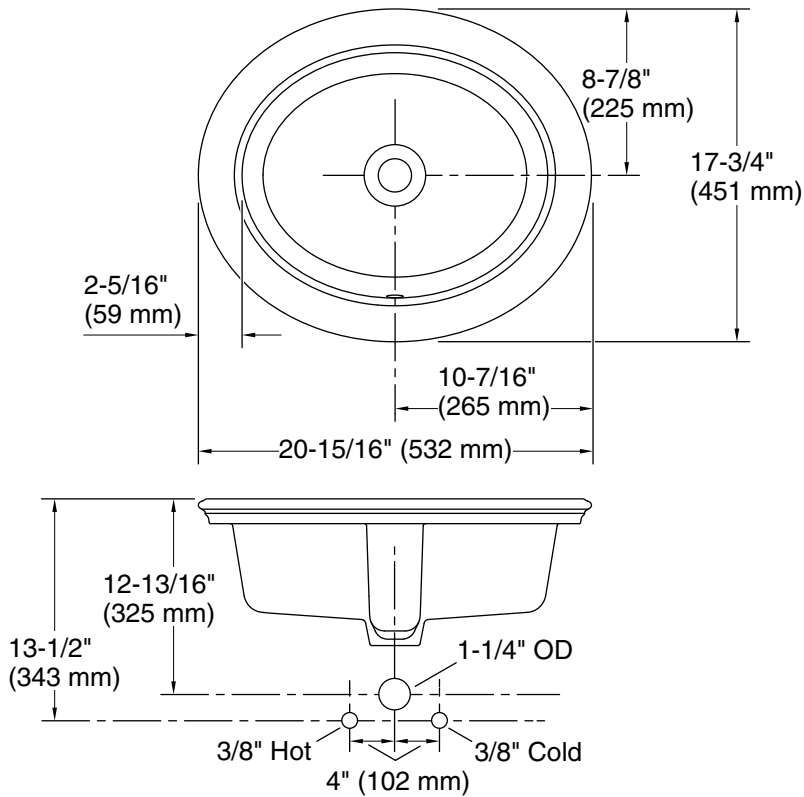

Technical Information

All product dimensions are nominal.

Basin configuration: Single Bowl
Min. base cabinet width: 22" (559 mm)

With overflow: Yes

Drain hole: 1-3/4" (45 mm)

Notes

Install this product according to the installation instructions.

ADA compliant when installed to the specific requirements of these regulations.