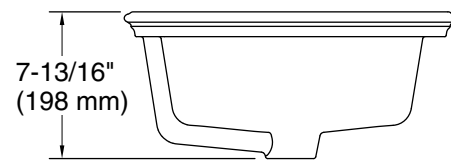

### Technical Information

All product dimensions are nominal.

Basin configuration: Single Bowl  
 Min. base cabinet width: 22" (559 mm)

With overflow: Yes

Drain hole: 1-3/4" (45 mm)