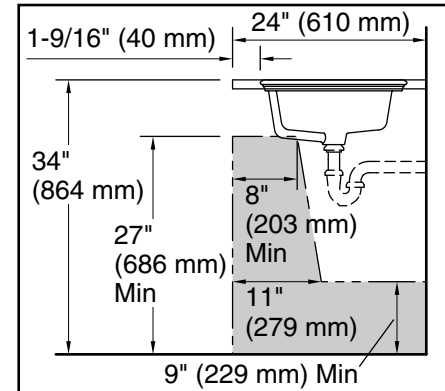

Technical Information

All product dimensions are nominal.

Basin configuration: Single Bowl
Min. base cabinet width: 22" (559 mm)

With overflow: Yes

Drain hole: 1-3/4" (45 mm)

Notes

Install this product according to the installation instructions.

ADA compliant when installed to the specific requirements of these regulations.