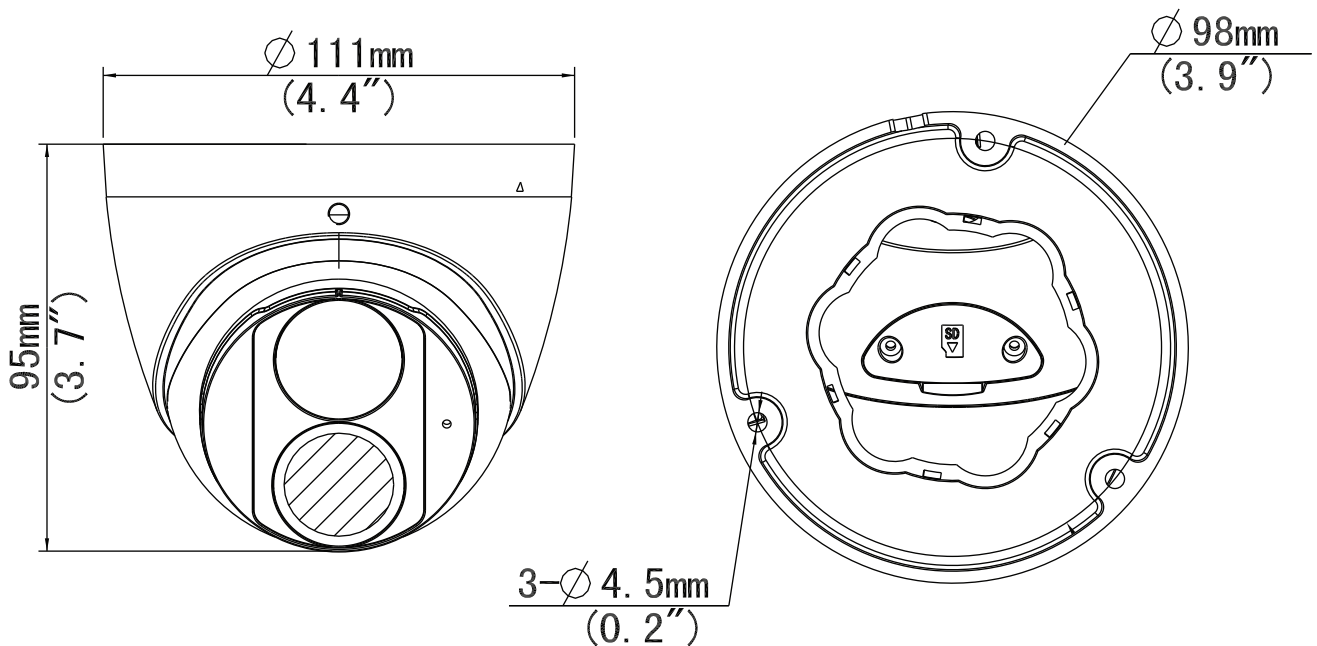

## Specifications

IP4T-NC					
Camera					
Sensor	1/3", 4.0 megapixel, progressive scan, CMOS				
Lens	2.8mm@F1.6			4.0mm@F1.6	
DORI Distance	Lens (mm)	Detect (m)	Observe (m)	Recognize (m)	Identify (m)
	2.8	63.0	25.2	12.6	6.3
	4.0	90.0	36.0	18.0	9.0
Angle Of View (H)	101.1°				
Angle Of View (V)	55.3°				
Angle Of View (O)	111.1°				
Adjustment angle	Pan: 0° ~ 360°		Tilt: 0° ~ 80°		Rotate: 0° ~ 360°
Shutter	Auto/Manual, 1 ~ 1/100000s				
Minimum Illumination	Support Easystar: Colour: 0.003Lux ( F1.6, AGC ON) 0Lux with IR				
Day/Night	IR-cut filter with auto switch (ICR)				
Digital noise reduction	2D/3D DNR				
S/N	>56dB				
IR Range	Up to 30m (98ft) IR range				
Wavelength	850nm				
IR On/Off Control	Auto/Manual				
Defog	Digital Defog				
WDR	120dB				
Video					
Video Compression	Ultra 265, H.265, H.264, MJPEG				
H.264 Code Profile	Baseline profile, Main profile, High profile				
Frame Rate	Main Stream: 4MP (2688*1520), Max 25fps;4MP (2560*1440), Max 25fps; 3MP (2304*1296), Max 30fps; 1080P (1920*1080), Max 30fps; Sub Stream: 720P (1280*720), Max 30fps; D1 (720*576), Max 30fps; 640*360,Max 30fps; 2CIF(704*288), Max 30fps; CIF(352*288), Max 30fps;				
Video Bit Rate	128 Kbps~16 Mbps				
9:16 Corridor Mode	Supported				
OSD	Up to 4 OSDs				
Privacy Mask	Up to 4 areas				
ROI	Up to 8 areas				
Motion Detection	Up to 4 areas				
Image					
White Balance	Auto/Outdoor/Fine Tune/Sodium Lamp/Locked/Auto2				
Digital noise reduction	2D/3D DNR				
Smart IR	Supported				
Flip	Normal/Vertical/Horizontal/180°/90°Clockwise/90°Anti-clockwise				
Dewarping	N/A				
HLC	Supported				
BLC	Supported				

## Dimensions