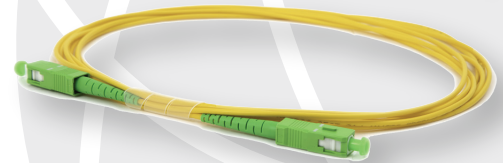

PFIJ

PVC Jacket - Singlemode Fiber Optic Patch Cable

Designed for indoor use. Most often used in Central Office, Data Center, Headend, Cabinet or end user locations.

FEATURES

OS2 SM, PVC CABLE

YELLOW JACKET

1.2MM, 2MM AND 3MM

BEND INSENSITIVE

ORDERING GUIDE