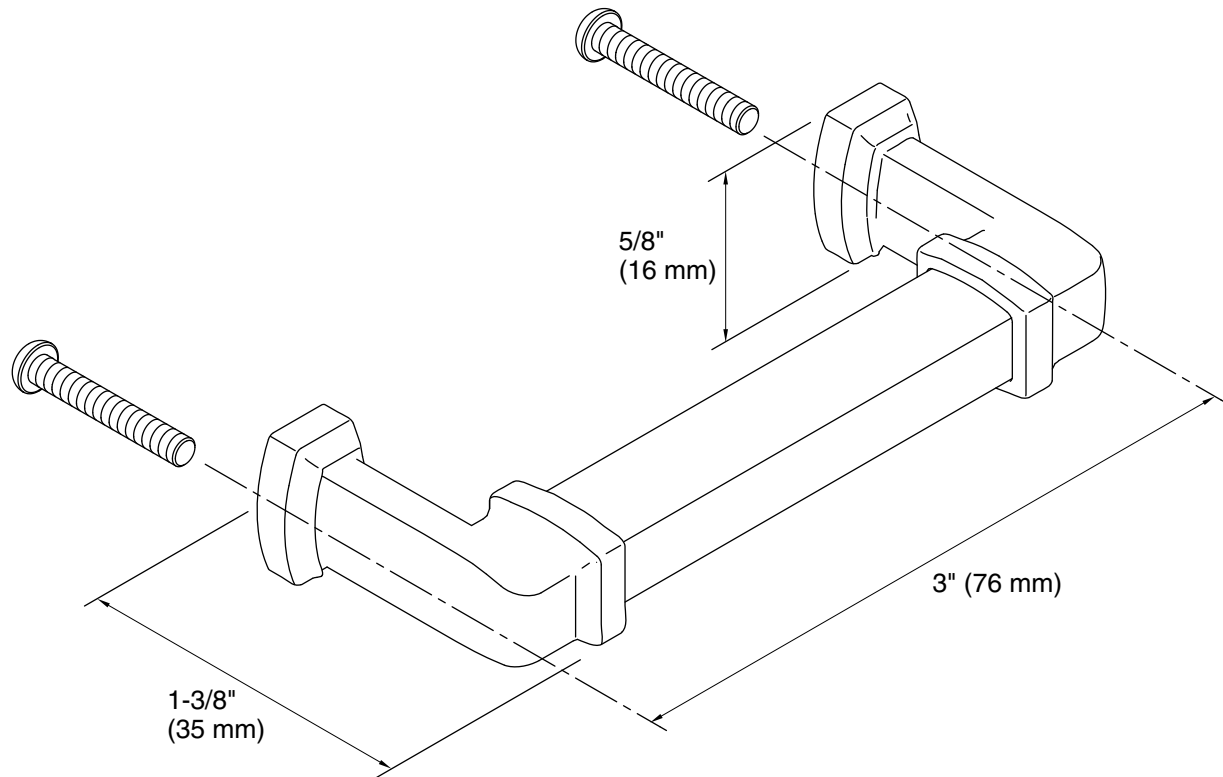

Technical Information

All product dimensions are nominal.

Material: Metal

Notes

Install this product according to the installation instructions.