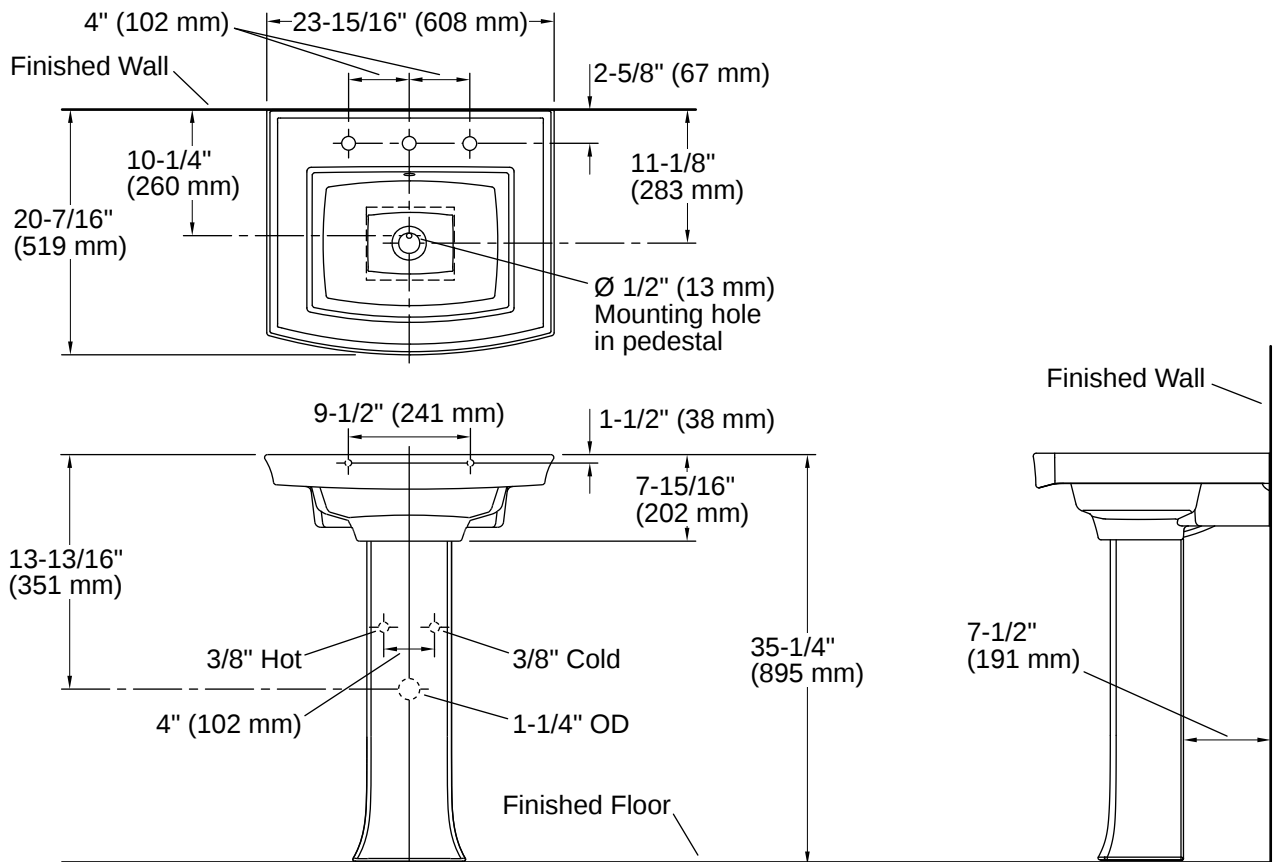

Installation

- Pedestal

Installation Notes

Install this product according to the installation instructions.

Product dimensions are nominal and may vary per ASME A112.19.2 tolerances.