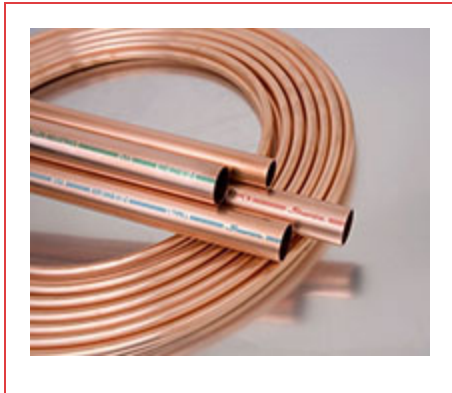

[Specifications](#) | [Dimensions](#) | [Details](#)

Specifications

Type	Type L
Standards	ASTM B88 NSF 61 UNS C12200
Weight	0.655 lb
Material	C12200