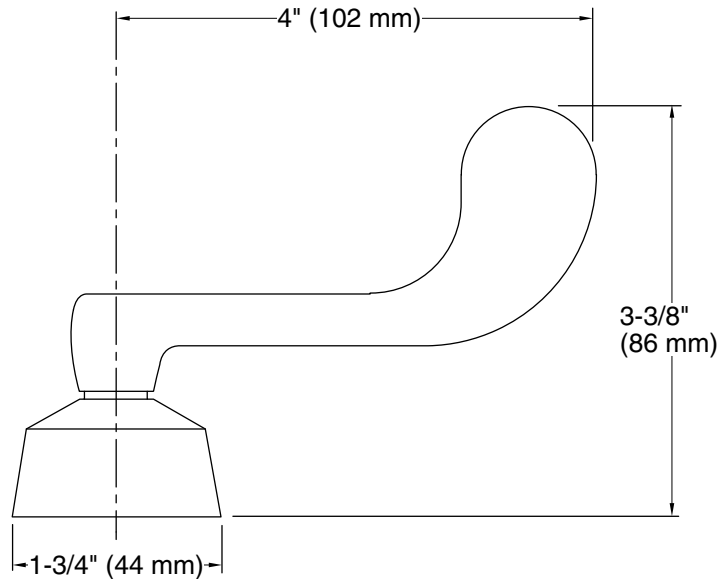

See website for detailed warranty information.

Available Colors/Finishes

Color tiles intended for reference only.

Color	Code	Description
	CP	Polished Chrome

**Technical Information**

All product dimensions are nominal.