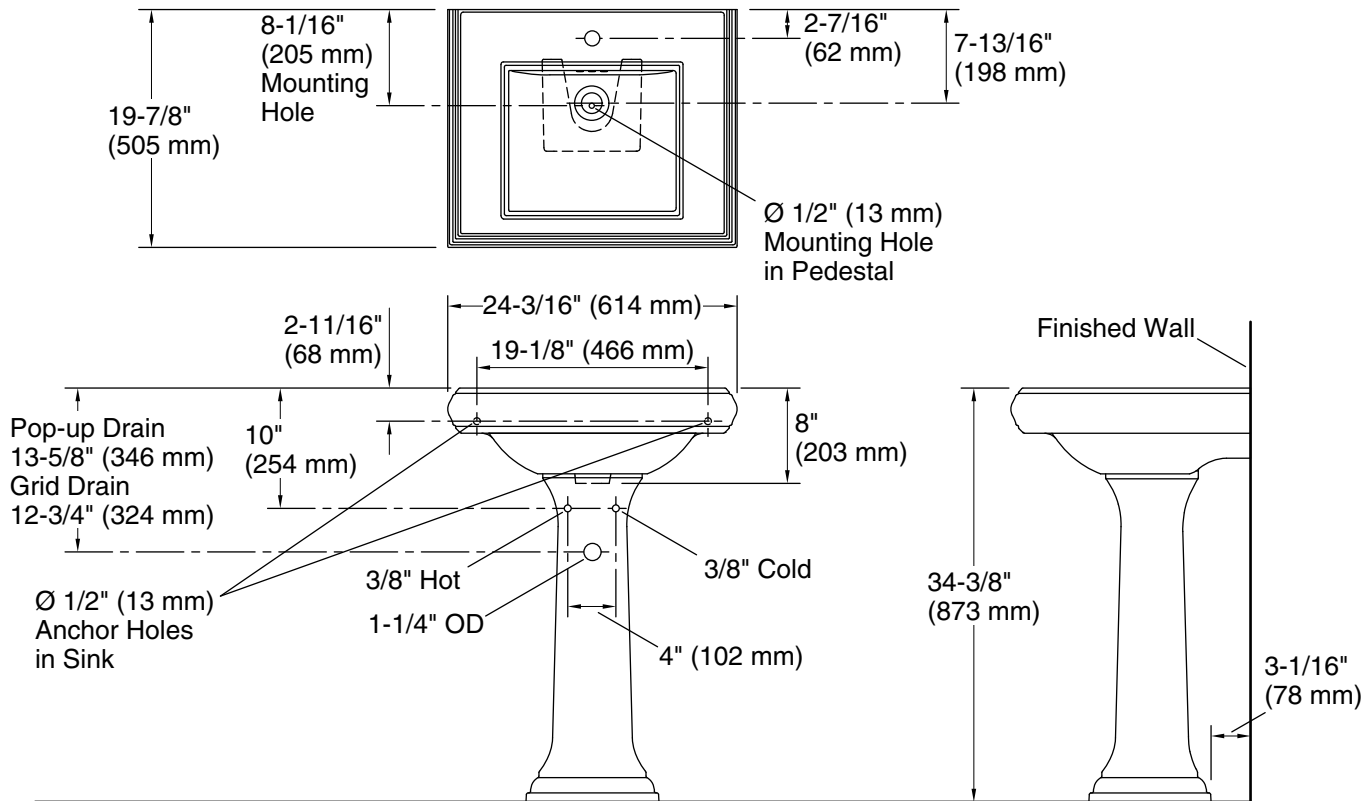

Technical Information

All product dimensions are nominal.

Basin configuration:	Single Bowl
Bowl area (Only):	Length: 15" (381 mm) Width: 13" (330 mm) Water depth: 4-1/2" (114 mm)
With overflow:	Yes
Number of deck holes:	1
Faucet hole(s):	1-3/8" (35 mm)
Drain hole:	1-3/4" (44 mm)

Notes

Install this product according to the installation instructions.