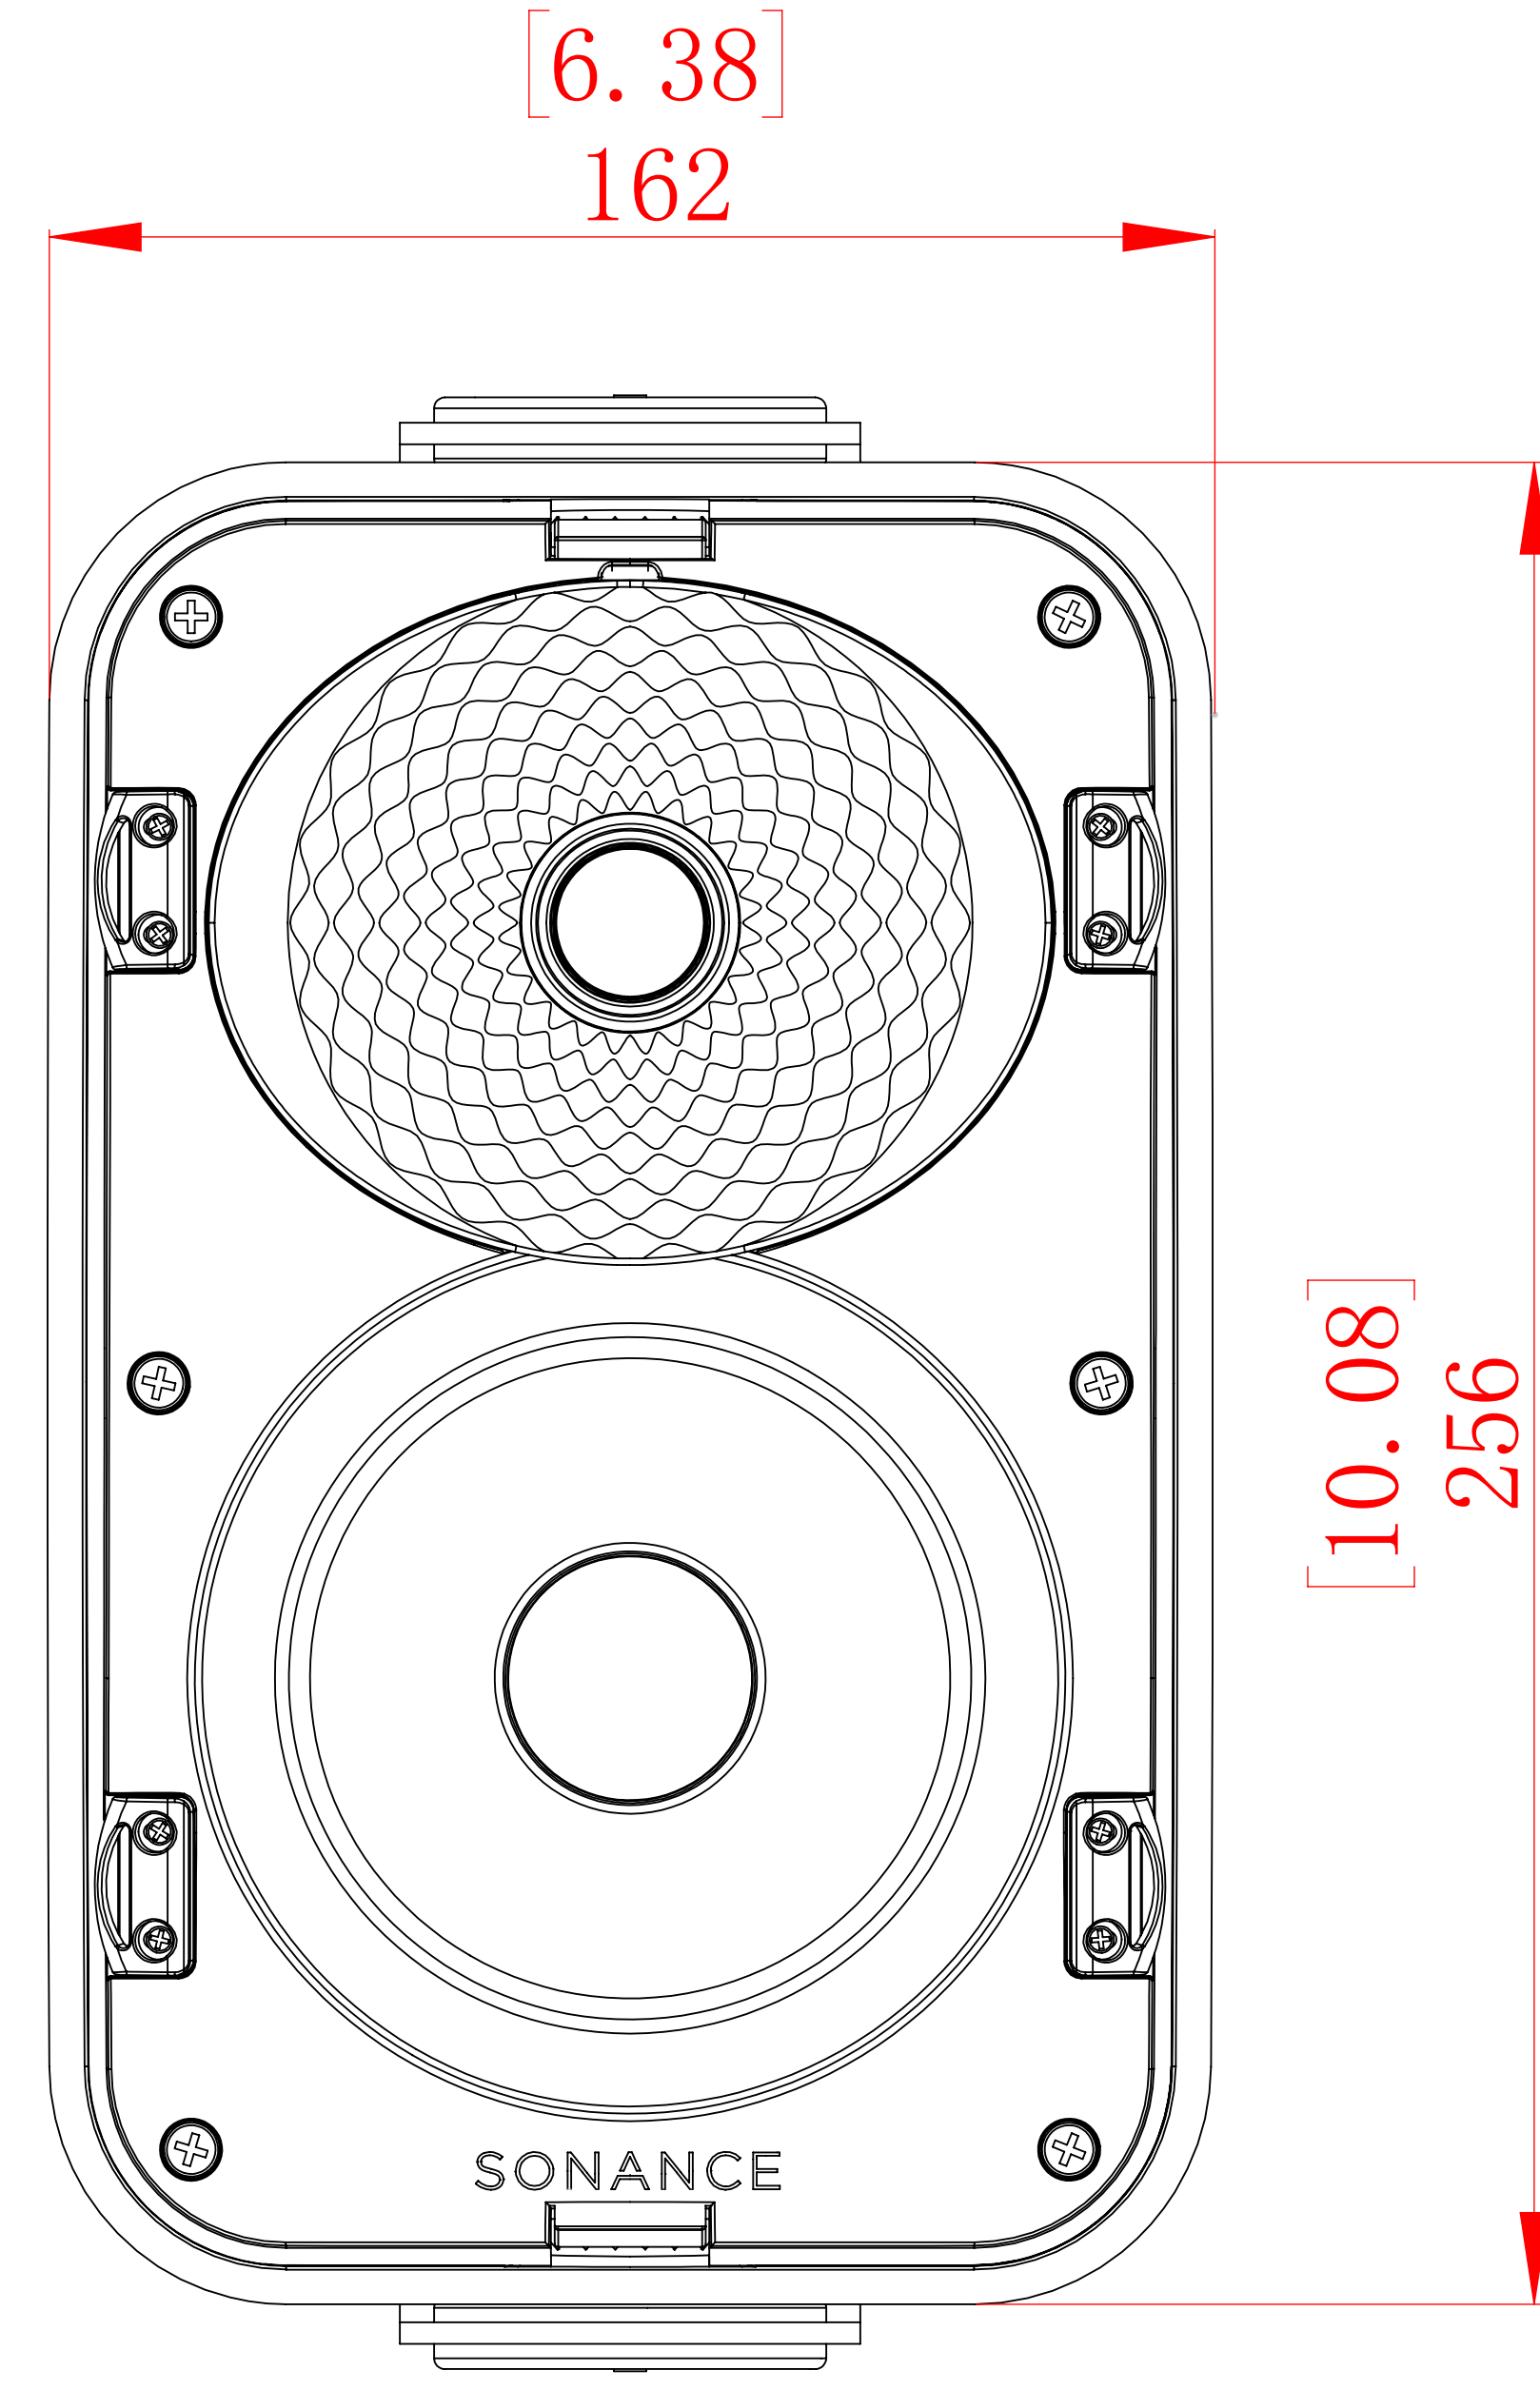

FRONT

LEFT

BACK

TOP

ISOMETRIC

SONANCE 991 Calle Amanecer
 San Clemente, California 92673 USA.
 949 492-7777
 www.sonance.com

MX52 SPEAKER

SCALE: 1 : 1

DRAWN BY: Roy

DRWN - PART NUMBER

REV.

SHEET: 01

RELEASED ON: