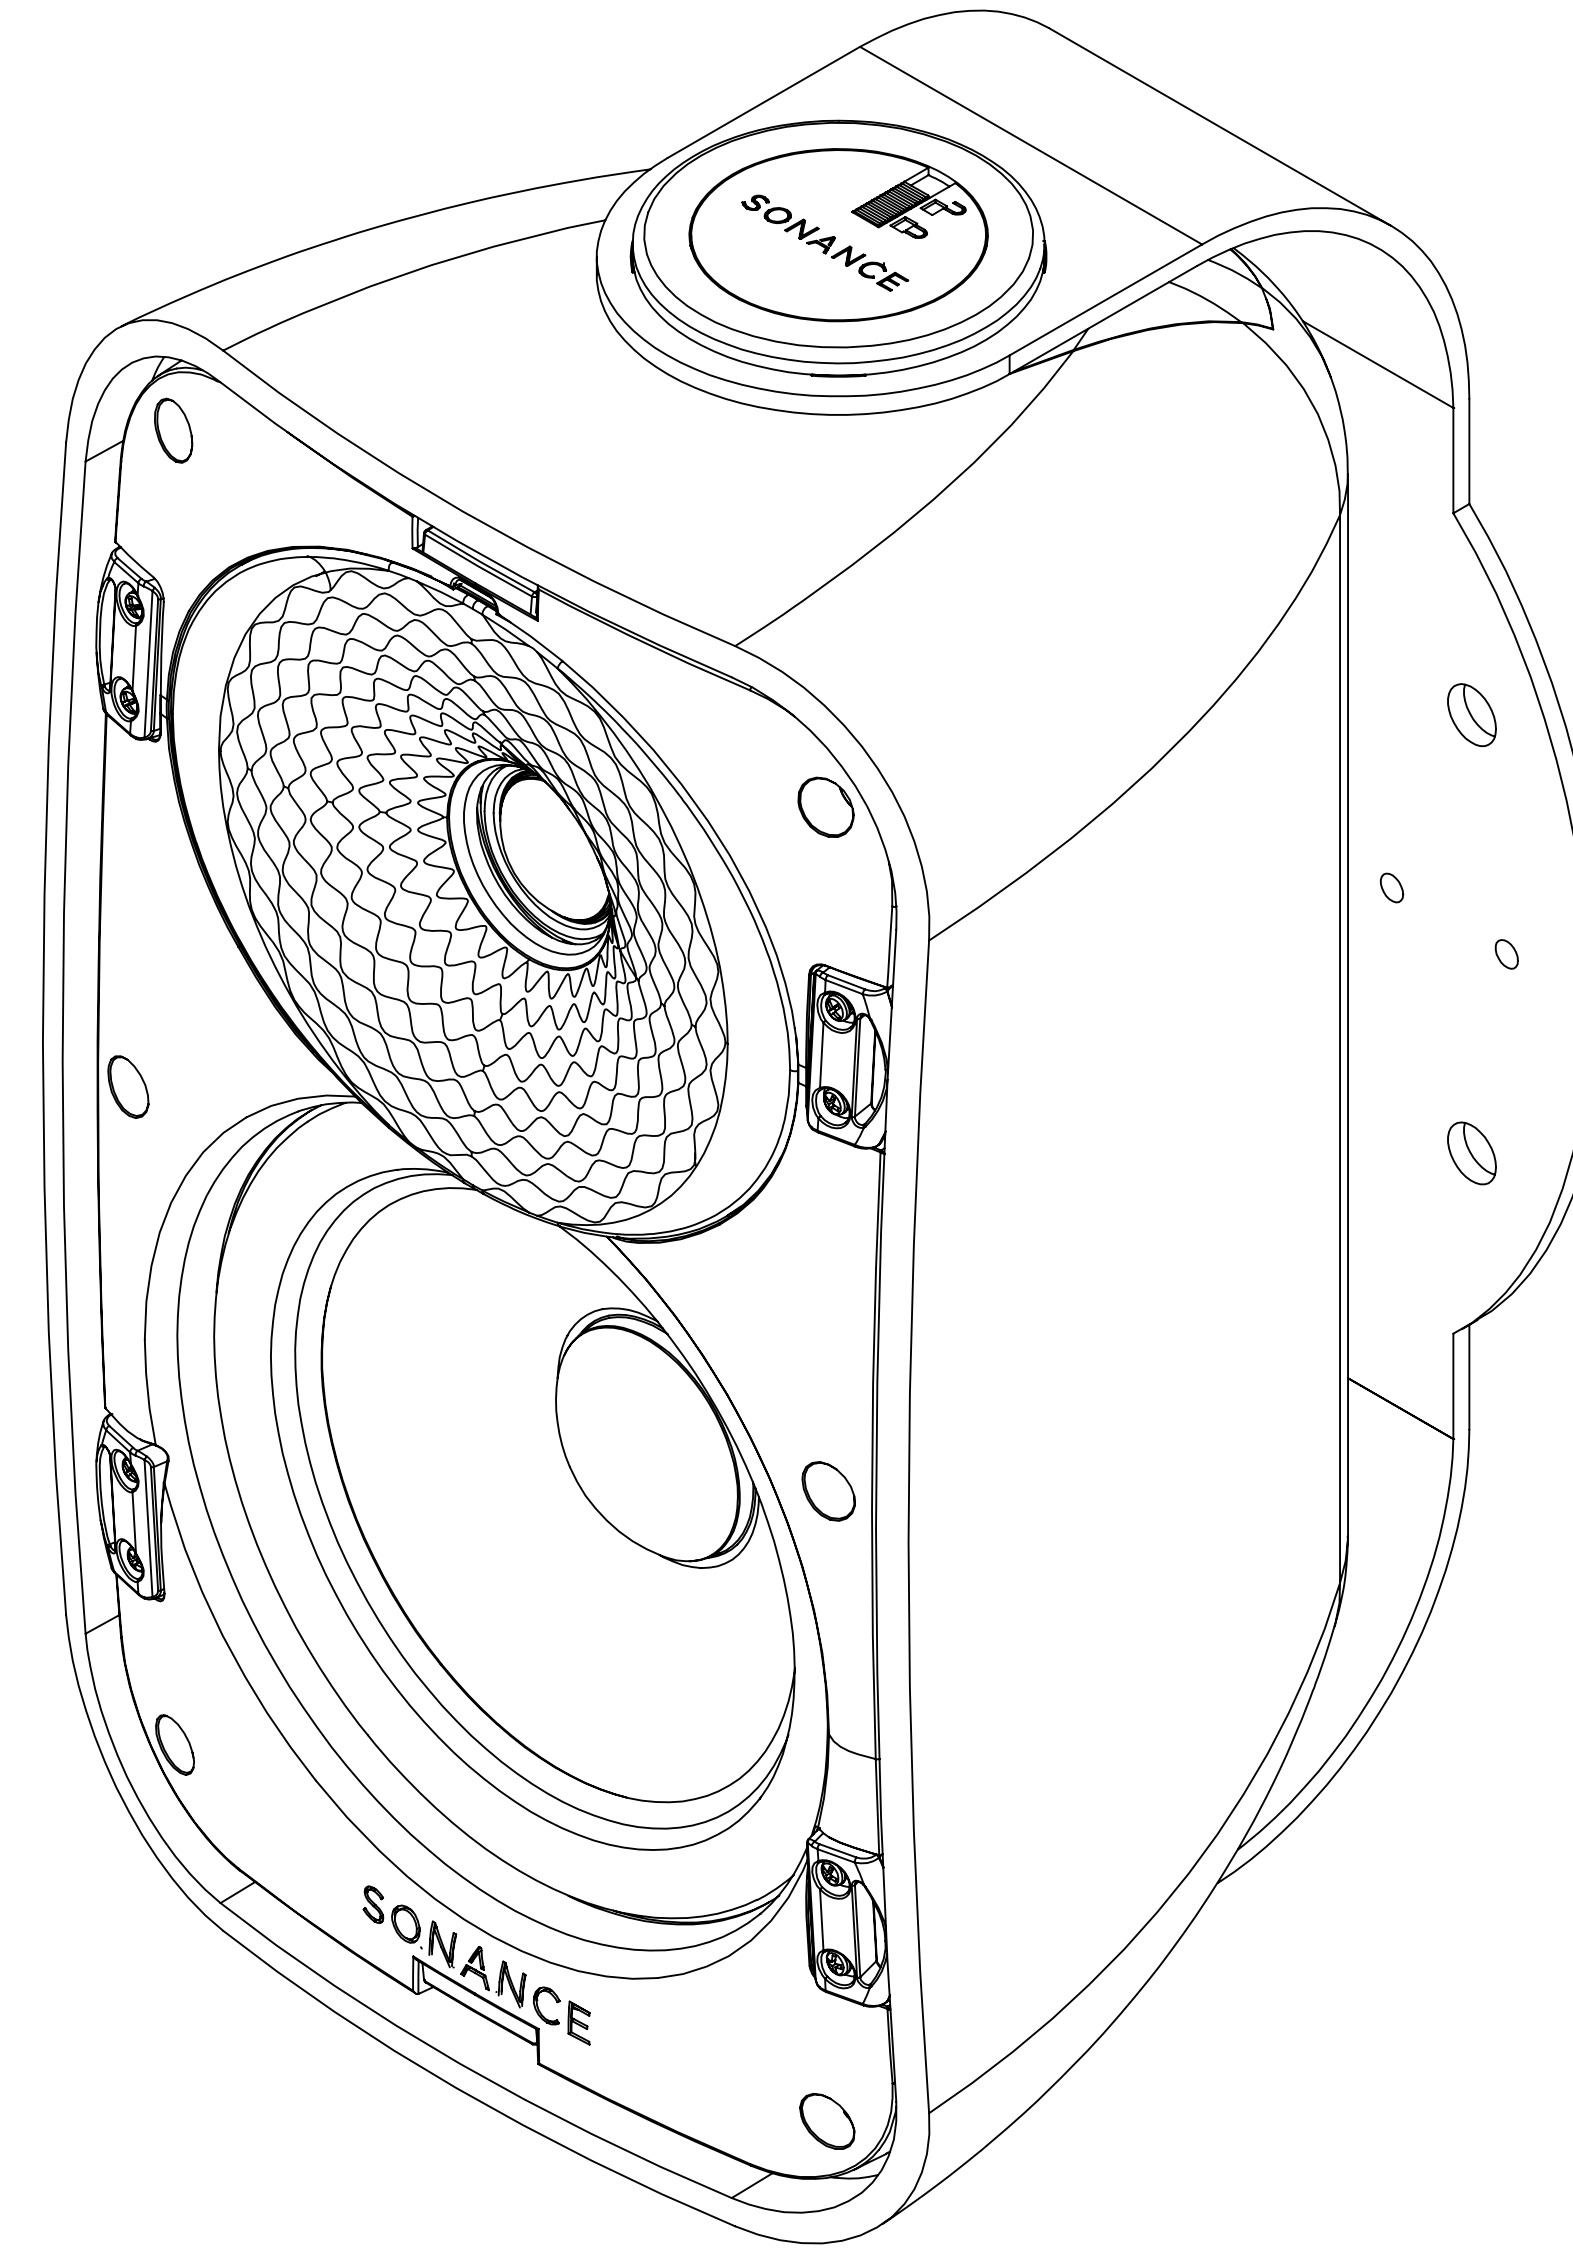

FRONT

LEFT

BACK

TOP

ISOMETRIC

SONANCE 991 Calle Amanecer
 San Clemente, California 92673 USA.
 949 492-7777
 www.sonance.com

MX52 SPEAKER

SCALE: 1 : 1

DRAWN BY: Roy

DRWN - PART NUMBER

REV.

SHEET: 01

RELEASED ON: