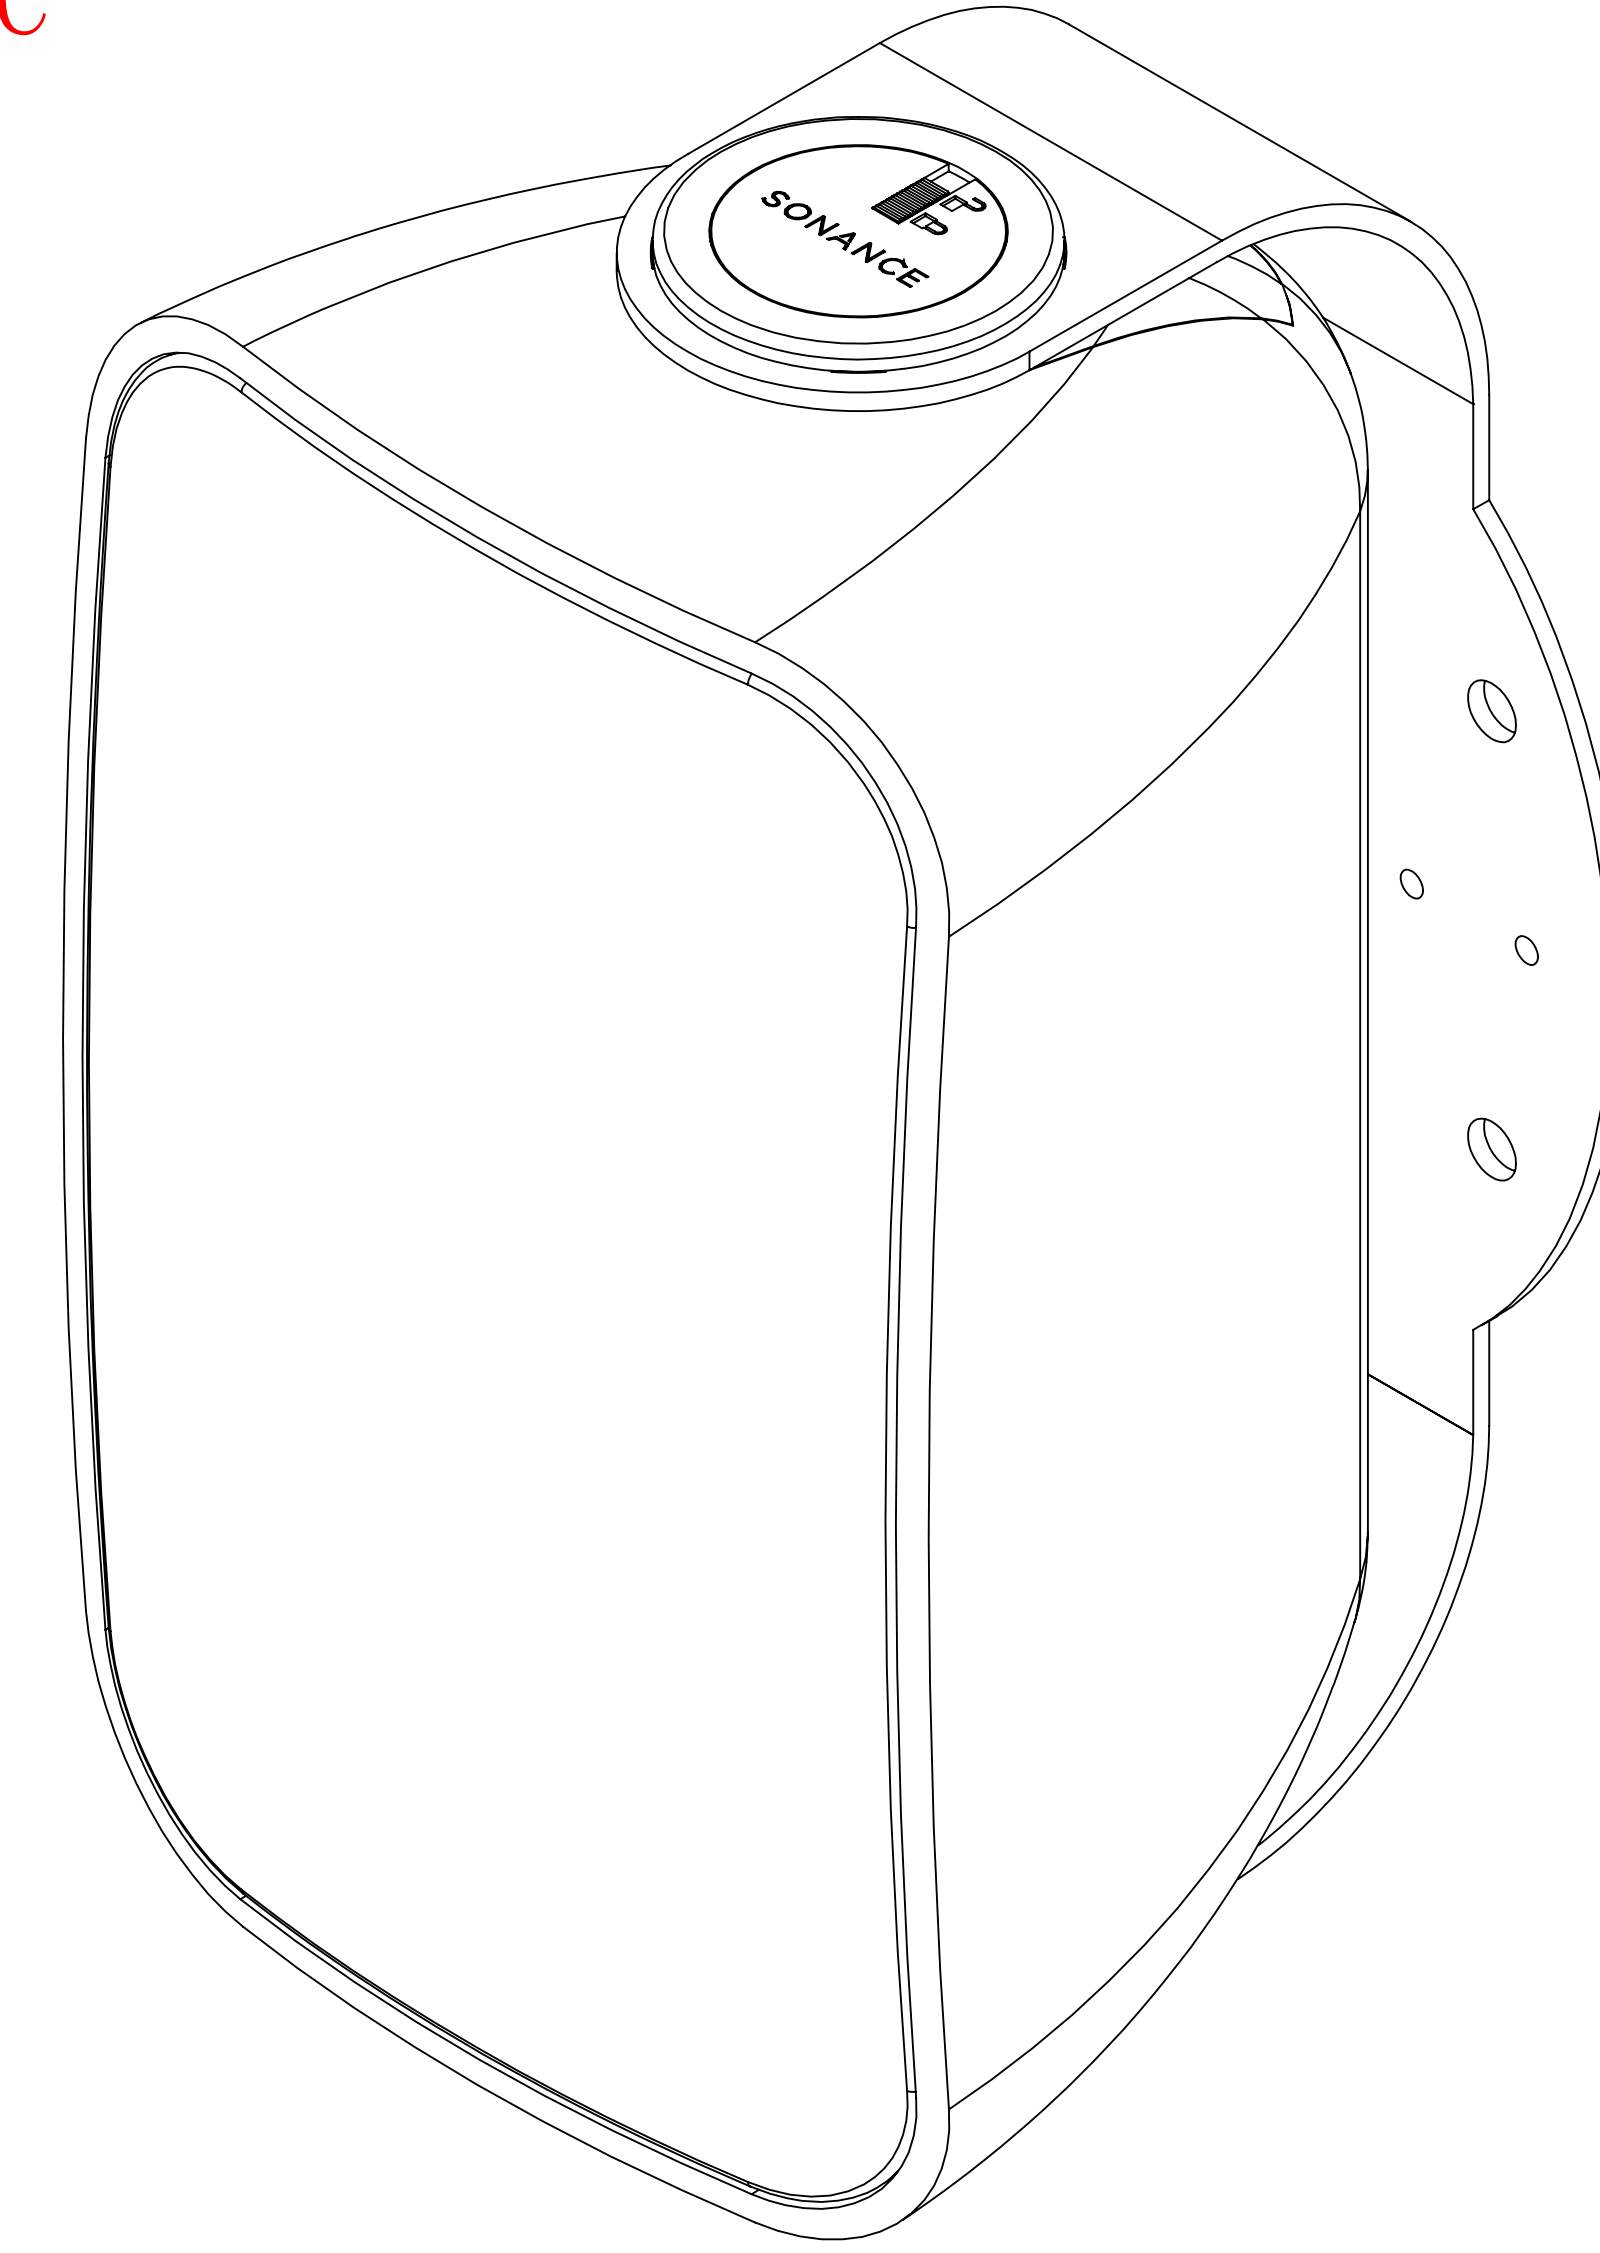

FRONT

LEFT

BACK

TOP

ISOMETRIC

SONANCE 991 Calle Amanecer
 San Clemente, California 92673 USA.
 949 492-7777
 www.sonance.com

MX52 SPEAKER

SCALE: 1 : 1

DRAWN BY: Roy

DRWN - PART NUMBER

REV.

SHEET: 01

RELEASED ON: