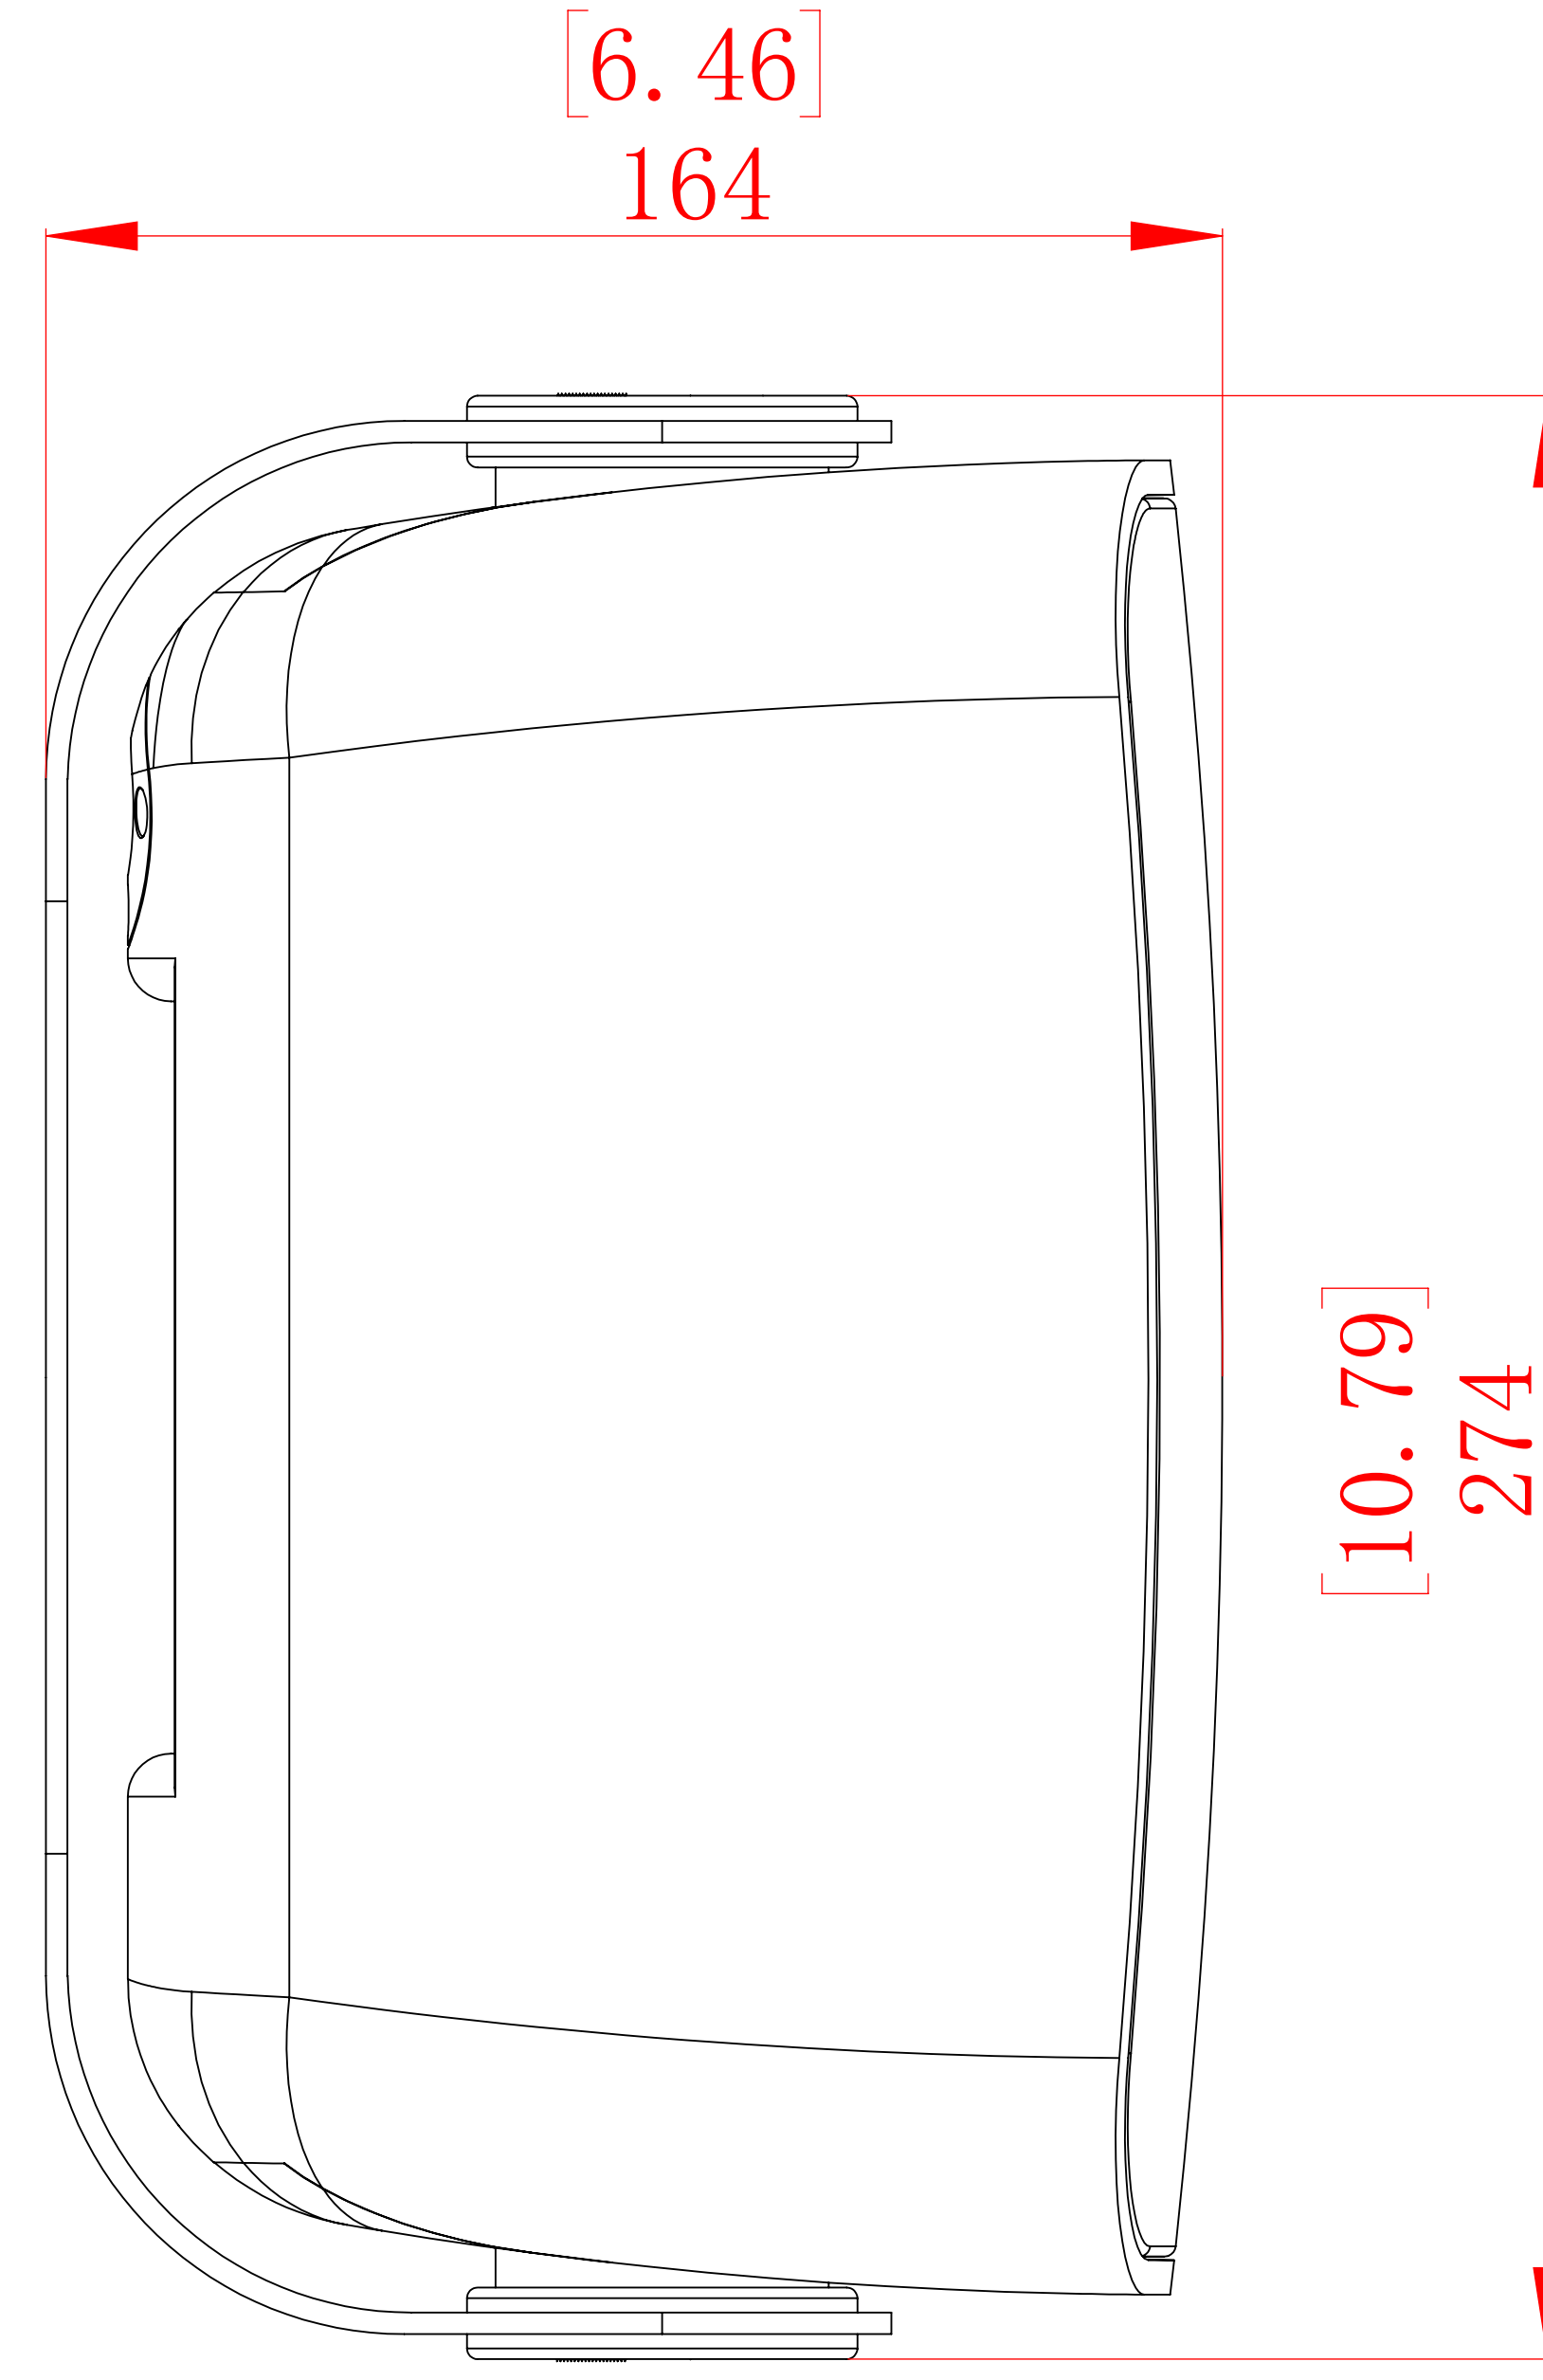

FRONT

LEFT

BACK

TOP

ISOMETRIC

SONANCE 991 Calle Amanecer
 San Clemente, California 92673 USA.
 949 492-7777
 www.sonance.com

MX52 SPEAKER

SCALE: 1 : 1

DRAWN BY: Roy

DRWN - PART NUMBER

REV.

SHEET: 01

RELEASED ON: