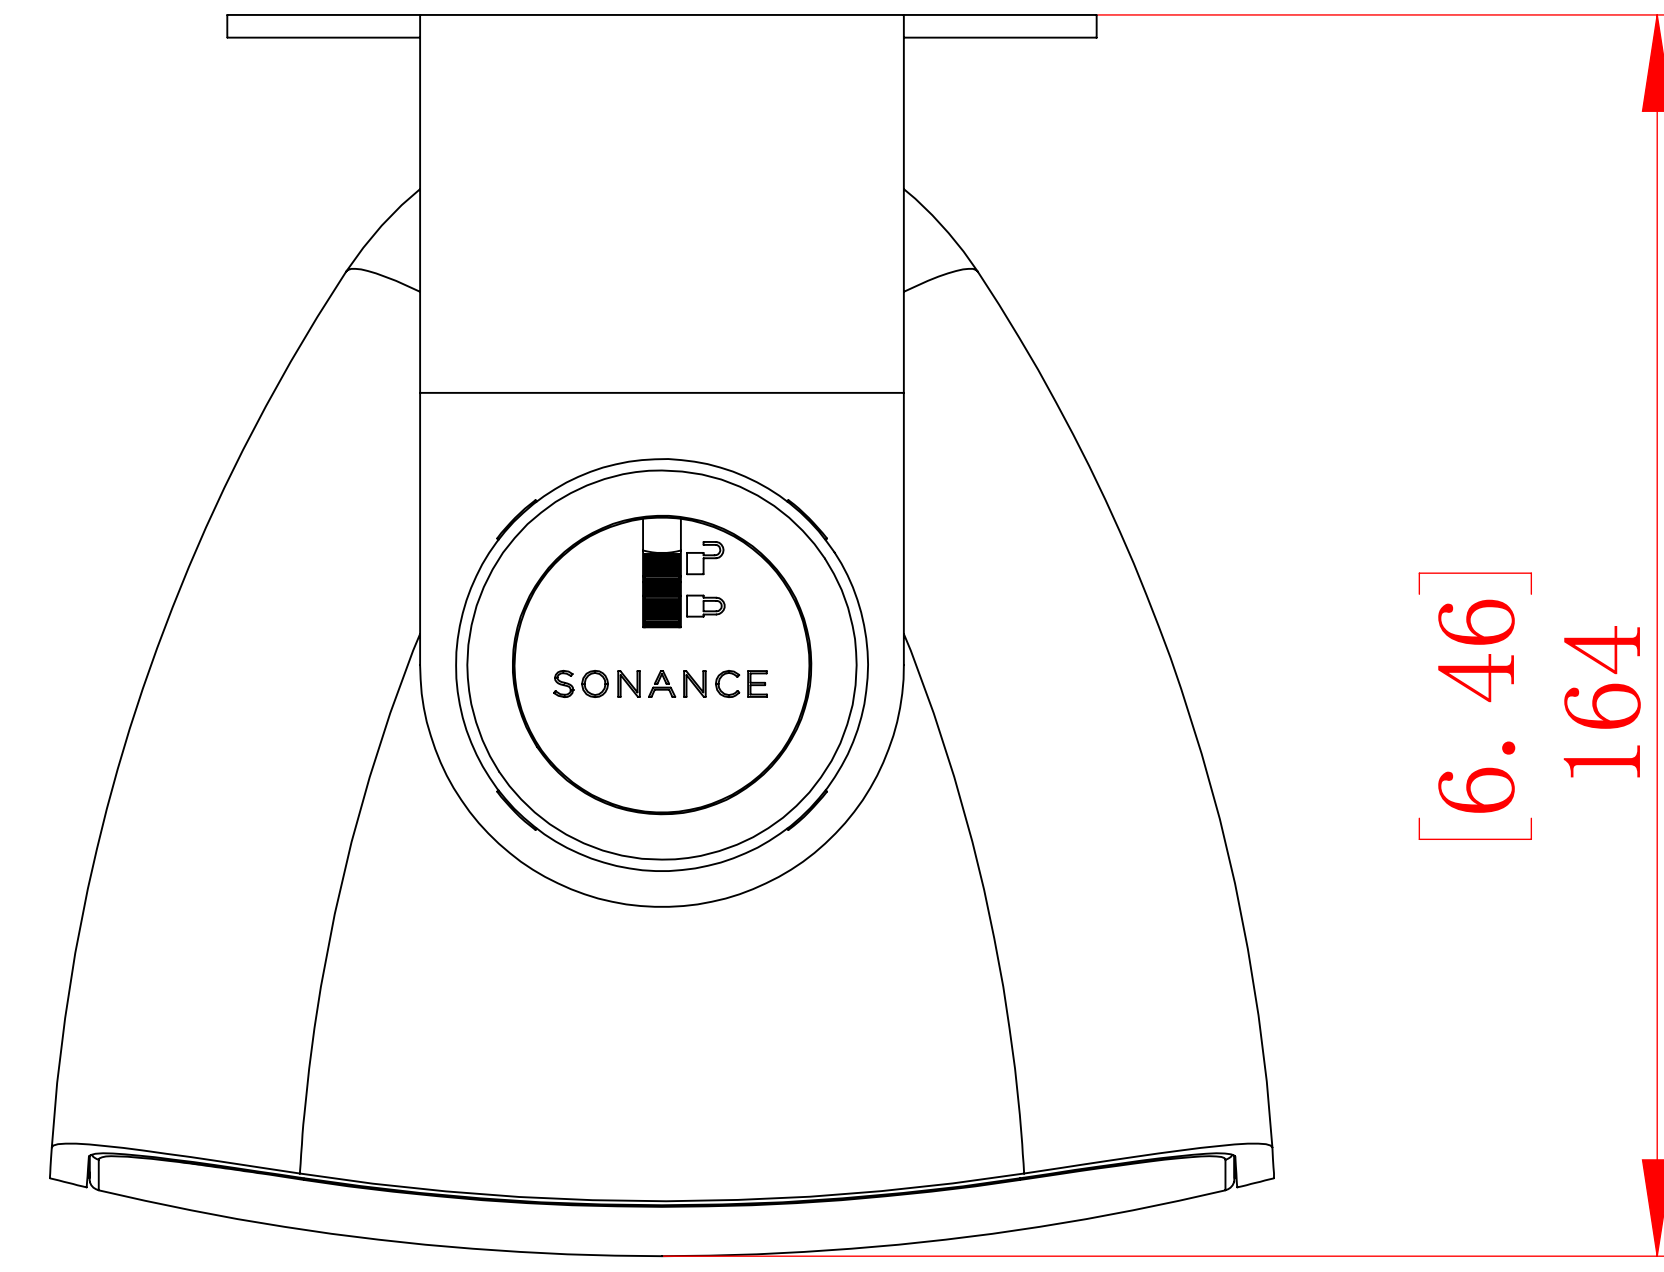

FRONT

LEFT

BACK

TOP

ISOMETRIC

SONANCE 991 Calle Amanecer
 San Clemente, California 92673 USA.
 949 492-7777
 www.sonance.com

MX52 SPEAKER

SCALE: 1 : 1

DRAWN BY: Roy

DRWN - PART NUMBER

REV.

SHEET: 01

RELEASED ON: