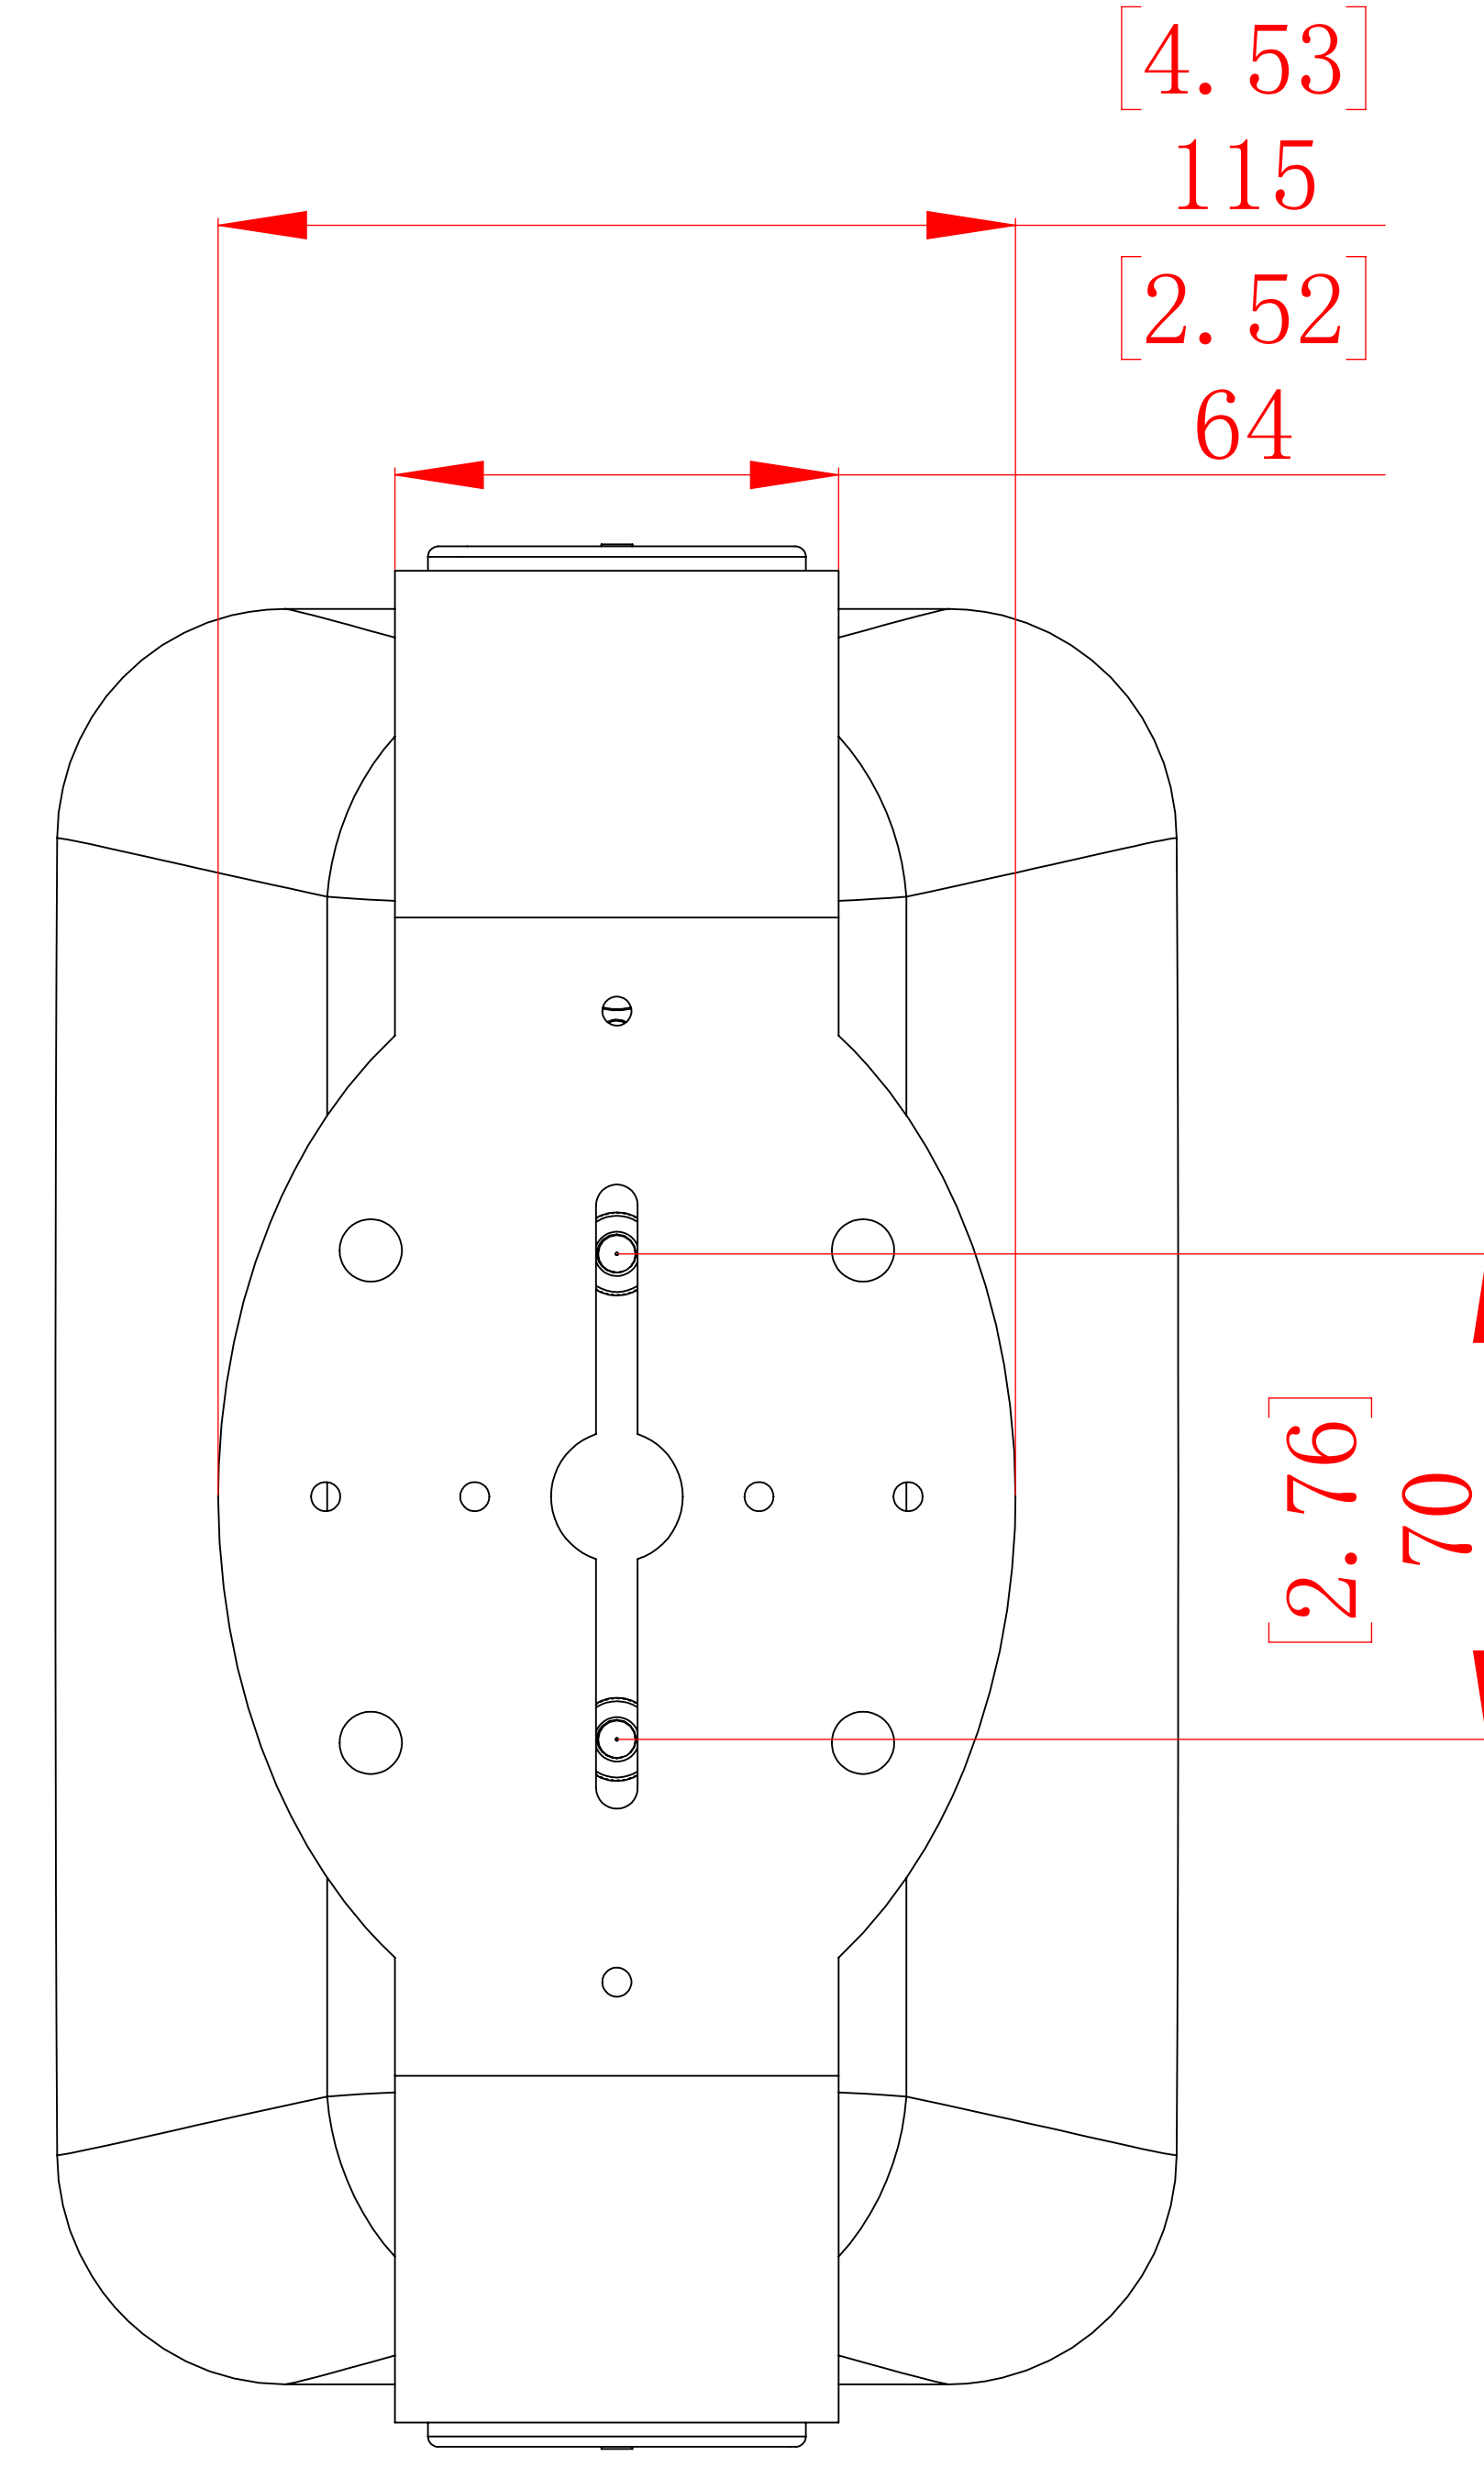

FRONT

LEFT

BACK

TOP

ISOMETRIC

SONANCE 991 Calle Amanecer
 San Clemente, California 92673 USA.
 949 492-7777
 www.sonance.com

MX52 SPEAKER

SCALE: 1 : 1

DRAWN BY: Roy

DRWN - PART NUMBER

REV.

SHEET: 01

RELEASED ON: