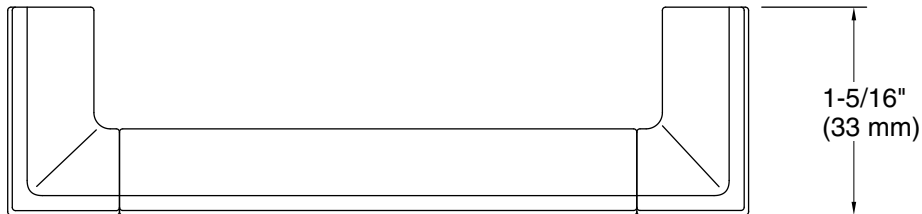

K-33555-ASB 60" bathroom vanity cabinet with sinks and quartz top

K-33556-ASB 24" x 70" linen tower

K-33557-ASB 24" x 28" wall cabinet

Codes/Standards

EPA TSCA Title VI/CARB P2

KOHLER® One-Year Limited Warranty

Technical Information

All product dimensions are nominal.

Material: Zinc

Notes

Install this product according to the installation instructions.