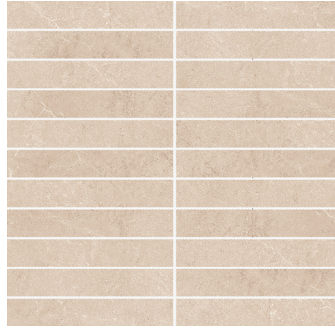

Simplicity meets sophistication. Subtly reminiscent of natural stone, Vernon™ porcelain tile brings life to any installation. Well-loved neutrals in both warm and cool tones provide a perfect backdrop for the soft texturing. Available in two sizes with a matching mosaic, Vernon is sure to bring a sense of elegance to any space.

VERNON™

Glazed Porcelain

FLOOR / WALL  RESIDENTIAL  COMMERCIAL  INDOOR  POOL 

White (Available in 12x24 and Mosaic Only)

Fawn

Silver

Sizes							
	12"x24" 11.81"x23.62"	13"x13" 12.99"x12.99"	1"x6" Mosaic 12"x12" Mesh	3"x12" Floor SBN			
Thickness	7.5mm	7.5mm	7.5mm	Check Website			
Faces	12	24	Random	N/A			
Finish	Matte	Matte	Matte	Matte			
Edge	Pressed	Pressed	Cut	Cut/Rounded			
Grout Joint Recommendation	3/16"	3/16"	3/16"	3/16"			
Testing	Abrasion Resistance C1027	Breaking Strength C648	Chemical Resistance C650	Water Absorption C373	DCOF ANSI A1371	Scratch Hardness MOHS	Shade Variation Rating
	Results* III	>250 lbf	Resistant	<0.5%	>0.42	6	V2