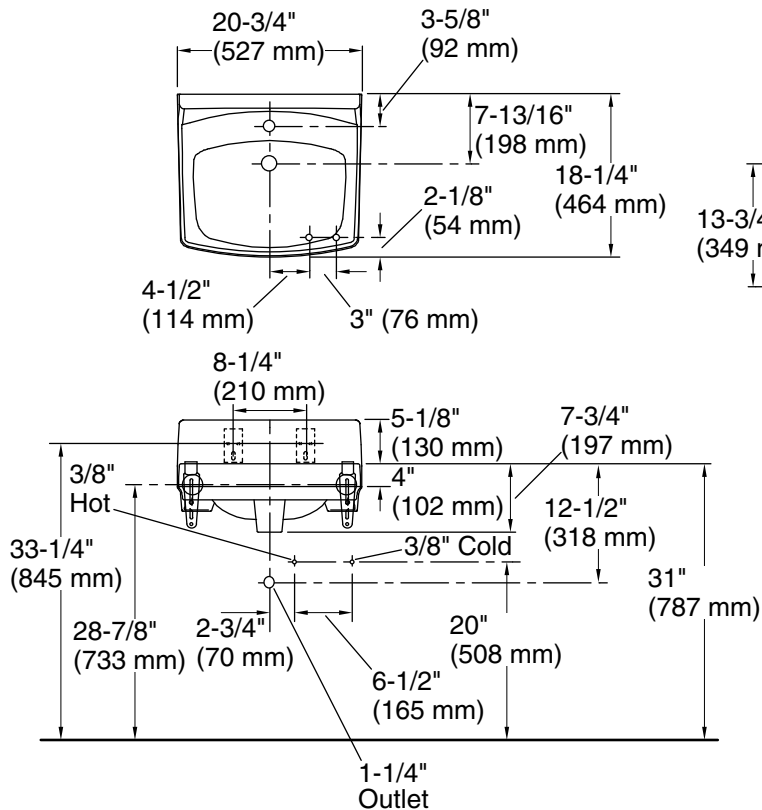

Technical Information

All product dimensions are nominal.

Basin configuration:	Single Bowl
Bowl area (Only):	Length: 15" (381 mm)
	Width: 10" (254 mm)
	Bowl depth: 7-3/4" (197 mm)
	Water depth: 3-1/4" (83 mm)
With overflow:	Yes
Number of deck holes:	1
Faucet hole(s):	1-3/8" (35 mm)
Drain hole:	1-3/4" (44 mm)

Notes

Install this product according to the installation instructions.

ADA, CSA B651 compliant when installed to the specific requirements of these regulations.