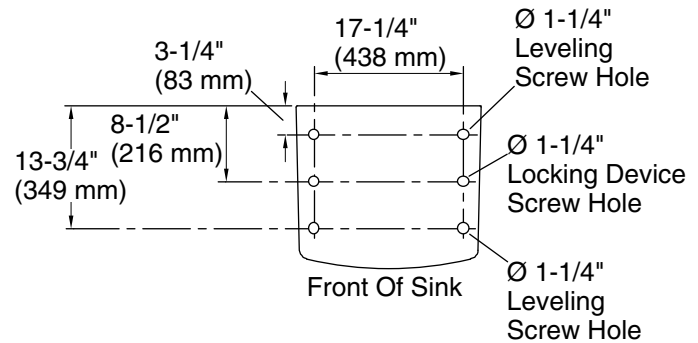

### Available Colors/Finishes

*Color tiles intended for reference only.*

Color	Code	Description
-------	------	-------------

	0	White
---	---	-------

Concealed Arm Hole Locations

### Technical Information

All product dimensions are nominal.

Basin configuration:	Single Bowl
Bowl area (Only):	Length: 15" (381 mm)
	Width: 10" (254 mm)
	Bowl depth: 7-3/4" (197 mm)
	Water depth: 3-1/4" (83 mm)
With overflow:	Yes
Number of deck holes:	1
Faucet hole(s):	1-3/8" (35 mm)
Drain hole:	1-3/4" (44 mm)