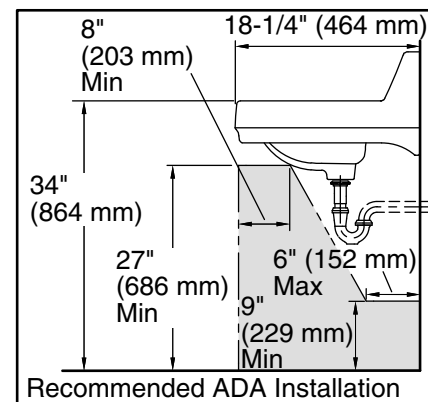

### Features

- 20-3/4"L x 18-1/4"W
- Single-hole drilling
- Includes wall hanger
- Drilled for concealed arm carrier and fixture-supported knee-control fitting

### Technical Information

All product dimensions are nominal.

Basin configuration:	Single Bowl
Bowl area (Only):	Length: 15" (381 mm)
	Width: 10" (254 mm)
	Bowl depth: 7-3/4" (197 mm)
	Water depth: 3-1/4" (83 mm)
With overflow:	Yes
Number of deck holes:	1
Faucet hole(s):	1-3/8" (35 mm)
Drain hole:	1-3/4" (44 mm)