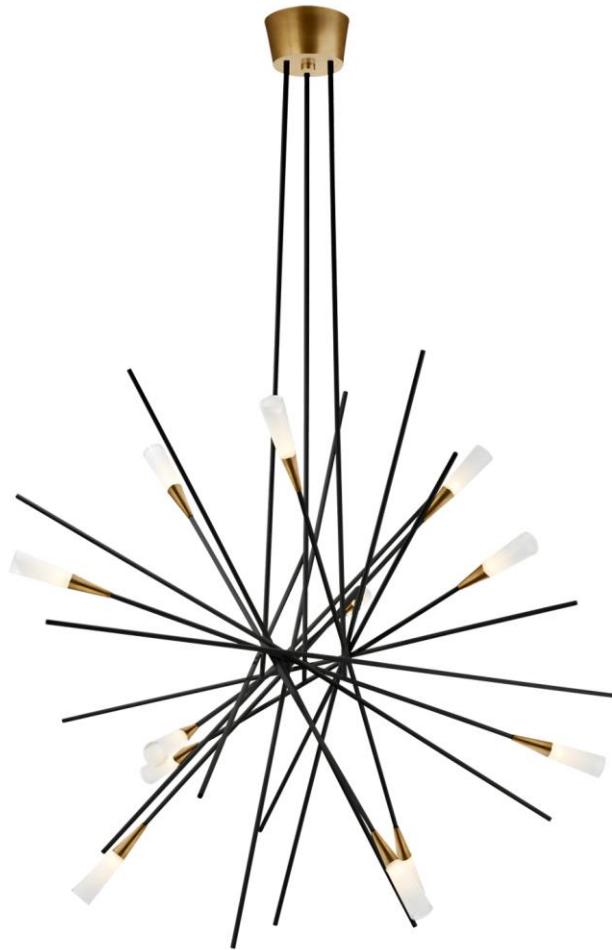

TEAR SHEET

Stellar Large Chandelier

Item # CHC 5600BLK

Designer: Chapman & Myers

O/A Height: 54.25"

Fixture Height: 31.5"

Min. Custom Height: 38"

Width: 38.25"

Canopy: 5.25" Round

Finishes: BLK, G

Trim Options: FA

Lightsource: Dedicated LED

Wattage: 45w (5400lm)

Weight: 17 Pounds