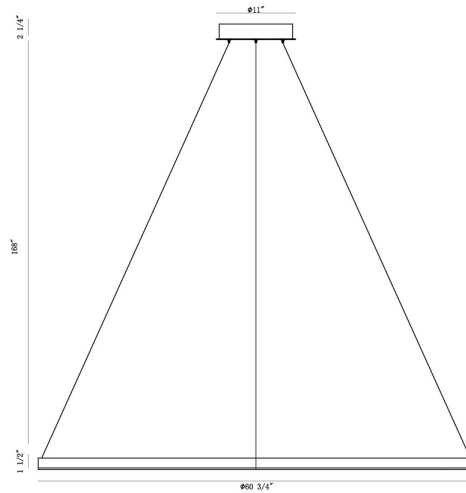

Spunto, Chandelier, 61", Brushed Gold, White Glass

Item No.
31473-032

JOB NAME:

DATE:

TYPE:

COMMENTS:

LIGHT INFORMATION

Light Type Integrated LED

Bulb Socket N/A

Bulb Shape N/A

Bulb Included Yes

CRI 90

Delivered Lumens 2983

Colour Temperature (Kelvin) 3000K

Average Hours LED (L70) 20000

Number of Lights 1

Light Direction Down

Dimming Method Triac/Elv

Output Voltage 24

Current Type DC

LIGHT INFORMATION (CONT'D.)

Light Wattage 75

Total Wattage 75

DIMENSIONS & WEIGHT

Product Width (In)

Product Height (In) 1.5

Product Ext (In)

Product Diameter (In) 60.75

Product Weight (Lbs) 20.45

Product Length (In)

INSTALLATION

Mounting Type J-Box