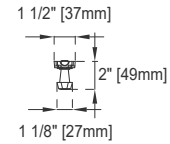

Full Extension, Soft Close Glides

European Soft Close Hinges

Aluminum Laminate Drawer Liners

Adjustable Levelers

Dimension

Width: 47-3/8"

Depth: 23-3/8"

Height: 32-3/4"

Rough-In Height: 21-1/2"

48" PROVIDENCE VANITY

JAMES MARTIN VANITIES

238-105-5211

Top View

Latch

Front View

Knob

All dimensions are nominal

Diagrams are of cabinet only-James Martin Optional Countertops and sinks are not shown

Visit website for warranty and installation information
www.jamesmartinvanities.com

48" PROVIDENCE VANITY

JAMES MARTIN VANITIES

238-105-5211

Side View 1

Side View 2

Back View

All dimensions are nominal

Diagrams are of cabinet only-James Martin Optional Countertops and sinks are not shown

Visit website for warranty and installation information
www.jamesmartinvanities.com