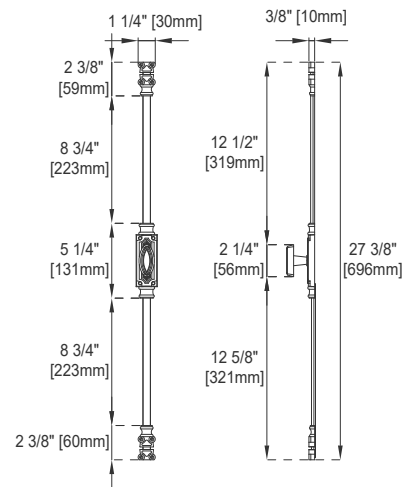

Assembly Type: Installation of optional 3cm top with sink

Drawer Box Material and Construction: 12mm Plywood/English Dovetail Joinery

Hardware Material and Finish: Zinc Alloy in Antique Pewter

Fits Drain Hole Size: 1 3/4"

Full Extension, Soft Close Glides

European Soft Close Hinges

Aluminum Laminate Drawer Liners

Adjustable Levelers

Dimension

Width: 47-3/8"

Depth: 23-3/8"

Height: 32-3/4"

Rough-In Height: 21-1/2"

48" PROVIDENCE VANITY

JAMES MARTIN VANITIES

238-105-5211

Top View

Latch

Front View

Knob

All dimensions are nominal

Diagrams are of cabinet only-James Martin Optional Countertops and sinks are not shown

Visit website for warranty and installation information
www.jamesmartinvanities.com

48" PROVIDENCE VANITY