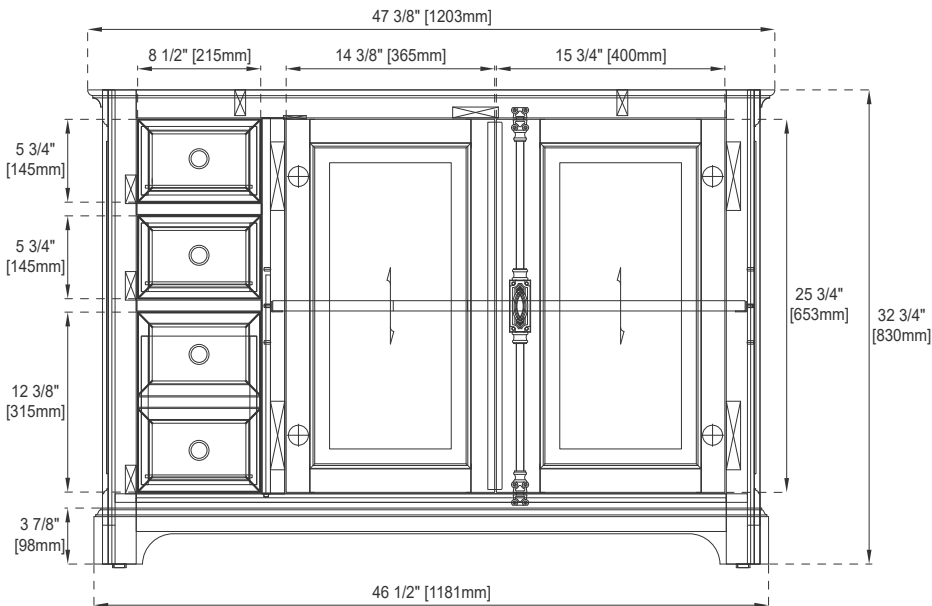

Assembly Type: Installation of optional 3cm top with sink

Drawer Box Material and Construction: 12mm Plywood/English Dovetail Joinery

Hardware Material and Finish: Zinc Alloy in Antique Pewter

Fits Drain Hole Size: 1 3/4"

Full Extension, Soft Close Glides

European Soft Close Hinges

Aluminum Laminate Drawer Liners

Adjustable Levelers

Dimension

Width: 47-3/8"

Depth: 23-3/8"

Height: 32-3/4"

Rough-In Height: 21-1/2"

48" PROVIDENCE VANITY

JAMES MARTIN VANITIES

238-105-5211

Top View

Latch

Front View

Knob

All dimensions are nominal

Diagrams are of cabinet only-James Martin Optional Countertops and sinks are not shown

Visit website for warranty and installation information
www.jamesmartinvanities.com

48" PROVIDENCE VANITY