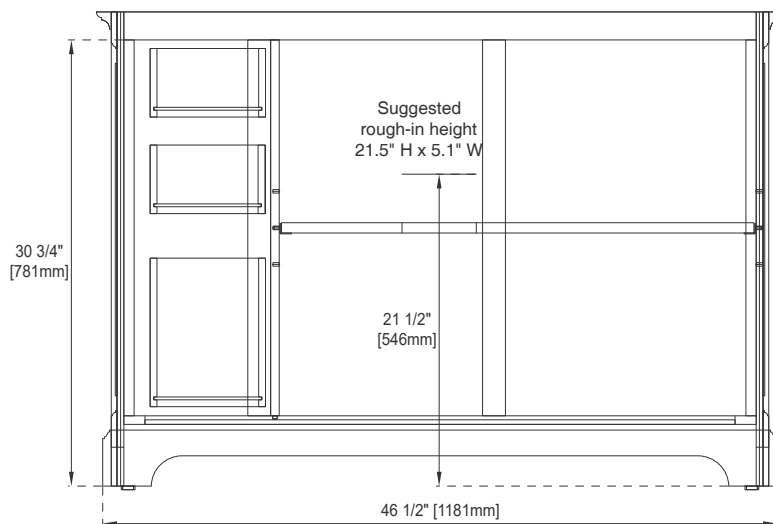

Full Extension, Soft Close Glides

European Soft Close Hinges

Aluminum Laminate Drawer Liners

Adjustable Levelers

Dimension

Width: 47-3/8"

Depth: 23-3/8"

Height: 32-3/4"

Rough-In Height: 21-1/2"

48" PROVIDENCE VANITY

JAMES MARTIN VANITIES

238-105-5211

Top View

Latch

Front View

Knob

All dimensions are nominal

Diagrams are of cabinet only-James Martin Optional Countertops and sinks are not shown

Visit website for warranty and installation information
www.jamesmartinvanities.com

48" PROVIDENCE VANITY

JAMES MARTIN VANITIES

238-105-5211

Side View 1

Side View 2

Back View

All dimensions are nominal

Diagrams are of cabinet only-James Martin Optional Countertops and sinks are not shown

Visit website for warranty and installation information
www.jamesmartinvanities.com