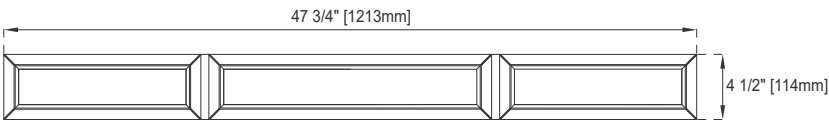

Assembly Type: Installation of optional 3cm top with sink

Drawer Box Material and Construction: 12mm Plywood/English Dovetail Joinery

Hardware Material and Finish: Zinc Alloy in Antique Pewter

Fits Drain Hole Size: 1 3/4"

Full Extension, Soft Close Glides

European Soft Close Hinges

Aluminum Laminate Drawer Liners

Adjustable Levelers

Dimension

Width: 47-3/8"

Depth: 23-3/8"

Height: 32-3/4"

Rough-In Height: 21-1/2"

48" PROVIDENCE VANITY

JAMES MARTIN VANITIES

238-105-5211

Top View

Latch

Front View

Knob

All dimensions are nominal

Diagrams are of cabinet only-James Martin Optional Countertops and sinks are not shown

Visit website for warranty and installation information
www.jamesmartinvanities.com

48" PROVIDENCE VANITY