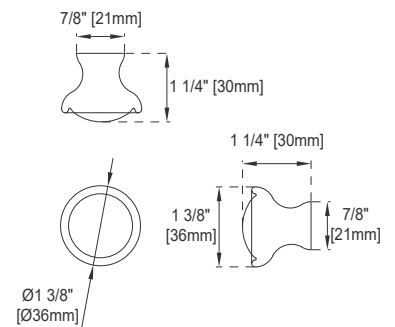

Assembly Type: Installation of optional 3cm top with sink

Drawer Box Material and Construction: 12mm Plywood/English Dovetail Joinery

Hardware Material and Finish: Zinc Alloy in Antique Pewter

Fits Drain Hole Size: 1 3/4"

Full Extension, Soft Close Glides

European Soft Close Hinges

Aluminum Laminate Drawer Liners

Adjustable Levelers

Dimension

Width: 47-3/8"

Depth: 23-3/8"

Height: 32-3/4"

Rough-In Height: 21-1/2"

48" PROVIDENCE VANITY

JAMES MARTIN VANITIES

238-105-5211

Top View

Latch

Front View

Knob

All dimensions are nominal

Diagrams are of cabinet only-James Martin Optional Countertops and sinks are not shown

Visit website for warranty and installation information
www.jamesmartinvanities.com

48" PROVIDENCE VANITY