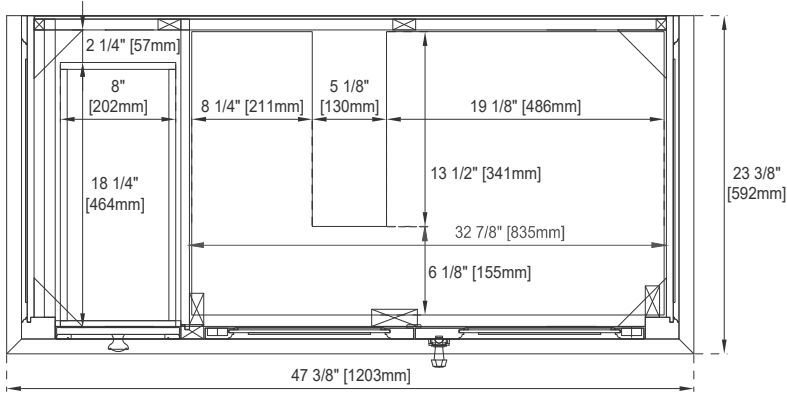

Assembly Type: Installation of optional 3cm top with sink

Drawer Box Material and Construction: 12mm Plywood/English Dovetail Joinery

Hardware Material and Finish: Zinc Alloy in Antique Pewter

Fits Drain Hole Size: 1 3/4"

Full Extension, Soft Close Glides

European Soft Close Hinges

Aluminum Laminate Drawer Liners

Adjustable Levelers

Dimension

Width: 47-3/8"

Depth: 23-3/8"

Height: 32-3/4"

Rough-In Height: 21-1/2"

48" PROVIDENCE VANITY

JAMES MARTIN VANITIES

238-105-5211

Top View

Latch

Front View

Knob

All dimensions are nominal

Diagrams are of cabinet only-James Martin Optional Countertops and sinks are not shown

Visit website for warranty and installation information
www.jamesmartinvanities.com

48" PROVIDENCE VANITY