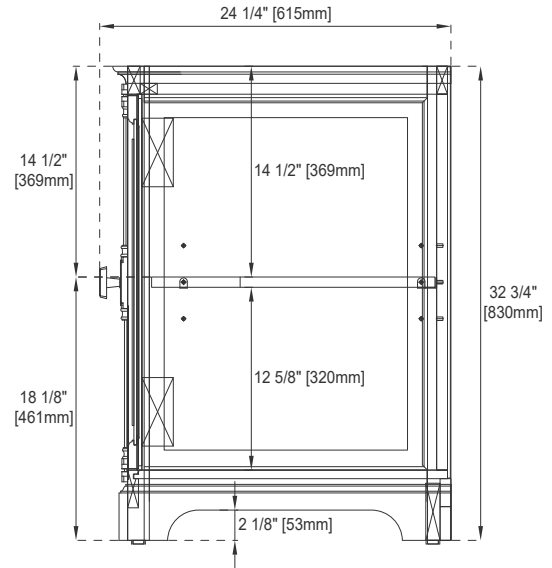

Full Extension, Soft Close Glides

European Soft Close Hinges

Aluminum Laminate Drawer Liners

Adjustable Levelers

Dimension

Width: 47-3/8"

Depth: 23-3/8"

Height: 32-3/4"

Rough-In Height: 21-1/2"

48" PROVIDENCE VANITY

JAMES MARTIN VANITIES

238-105-5211

Top View

Latch

Front View

Knob

All dimensions are nominal

Diagrams are of cabinet only-James Martin Optional Countertops and sinks are not shown

Visit website for warranty and installation information
www.jamesmartinvanities.com

48" PROVIDENCE VANITY

JAMES MARTIN VANITIES

238-105-5211

Side View 1

Side View 2

Back View

All dimensions are nominal

Diagrams are of cabinet only-James Martin Optional Countertops and sinks are not shown

Visit website for warranty and installation information
www.jamesmartinvanities.com