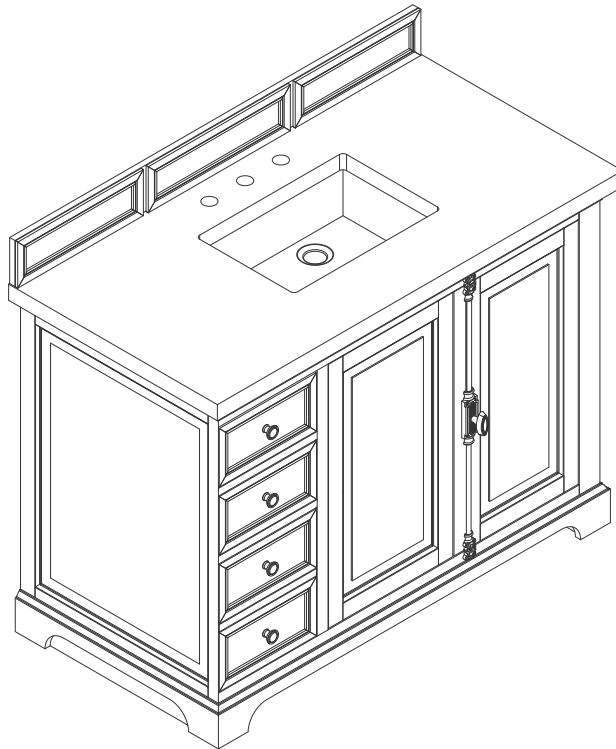

48" PROVIDENCE VANITY

JAMES MARTIN
VANITIES

238-105-5211

Features and Materials

Solids: Ash

Veneers: Red OAK

Panels: Plywood

Installation Type: Floor Standing

Number of Basins: One, with optional 3cm top

Vanity Top Included: NO, Optional 3cm Tops Available with Sinks

Basins Included: NO

Overflow: Yes, Front Facing

Optional Wooden Backsplash

Number of Doors: Two

Number of Drawers: Three

Assembly Type: Installation of optional 3cm top with sink

Drawer Box Material and Construction: 12mm Plywood/English Dovetail Joinery

Hardware Material and Finish: Zinc Alloy in Antique Pewter

Fits Drain Hole Size: 1 3/4"

Full Extension, Soft Close Glides

European Soft Close Hinges

Aluminum Laminate Drawer Liners

Adjustable Levelers

Dimension

Width: 47-3/8"

Depth: 23-3/8"

Height: 32-3/4"