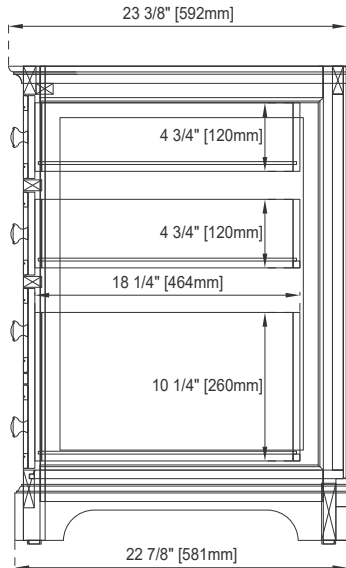

Full Extension, Soft Close Glides

European Soft Close Hinges

Aluminum Laminate Drawer Liners

Adjustable Levelers

Dimension

Width: 47-3/8"

Depth: 23-3/8"

Height: 32-3/4"

Rough-In Height: 21-1/2"

48" PROVIDENCE VANITY

JAMES MARTIN VANITIES

238-105-5211

Top View

Latch

Front View

Knob

All dimensions are nominal

Diagrams are of cabinet only-James Martin Optional Countertops and sinks are not shown

Visit website for warranty and installation information
www.jamesmartinvanities.com

48" PROVIDENCE VANITY

JAMES MARTIN VANITIES

238-105-5211

Side View 1

Side View 2

Back View

All dimensions are nominal

Diagrams are of cabinet only-James Martin Optional Countertops and sinks are not shown

Visit website for warranty and installation information
www.jamesmartinvanities.com