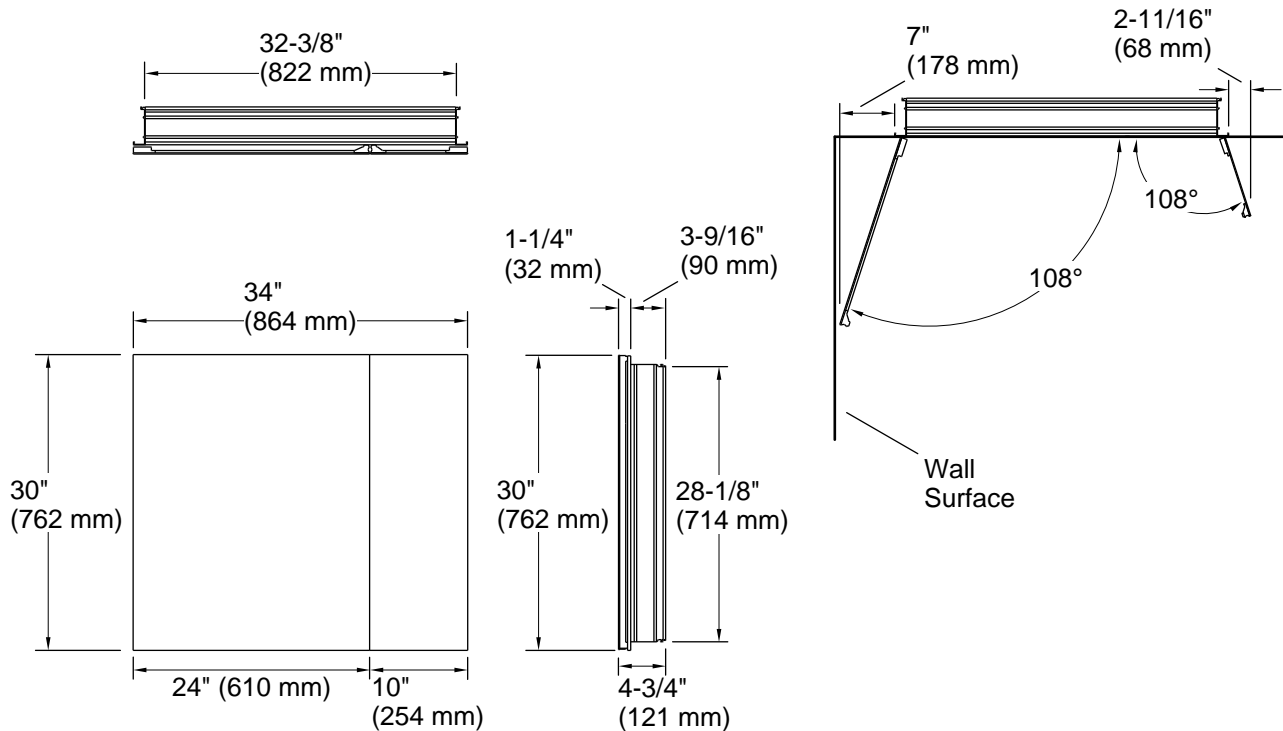

Features

- Three adjustable tempered-glass shelves
- Double doors with full-overlay mirrors
- Mirrored interior
- Two-way adjustable hinges with 108° opening capability for easy cabinet access

Material

- Anodized aluminum construction with a durable rustproof and chip-resistant finish
- Anodized aluminum construction with a durable rustproof and chip-resistant finish

Technical Information

All product dimensions are nominal.

Notes

Install this product according to the installation instructions.

Install the cabinet a minimum of 3" (76 mm) above any obstructions (such as a faucet).