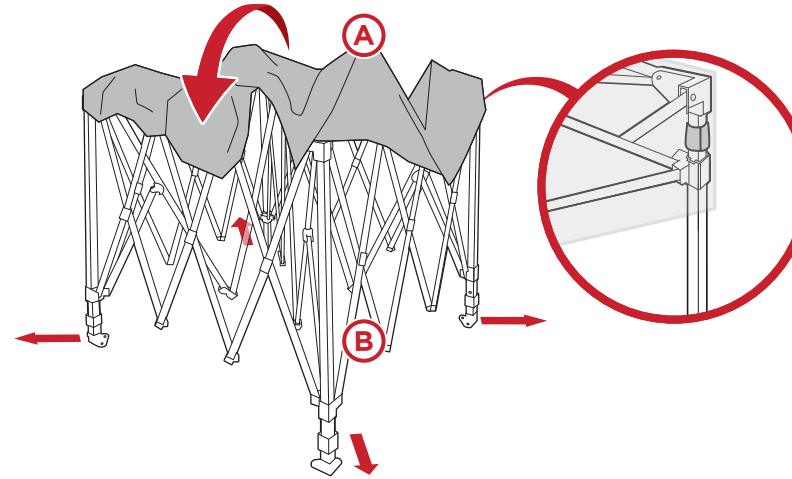

# One Button Pop-Up Canopy

SKY5762 + SKY5763+ SKY5764 + SKY5767 + SKY5768 + SKY5772

## PARTS

- 1** Drape part A canopy over part B frame.  
Make sure to secure the corners with the attached adhesive strips.

- 2** Push the middle button into the pole until it locks.  
Secure the canopy with the attached adhesive strips.

- 3** Push the tabs on the legs and extend to your desired height.

- 4** Secure with four part C ropes and eight part D stakes.