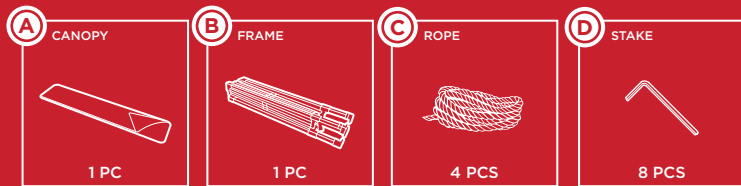

# One Button Pop-Up Canopy

SKY5762 + SKY5763+ SKY5764 + SKY5767 + SKY5768 + SKY5772

## PARTS

- 1** Drape part A canopy over part B frame.  
Make sure to secure the corners with the attached adhesive strips.

- 2** Push the middle button into the pole until it locks.  
Secure the canopy with the attached adhesive strips.