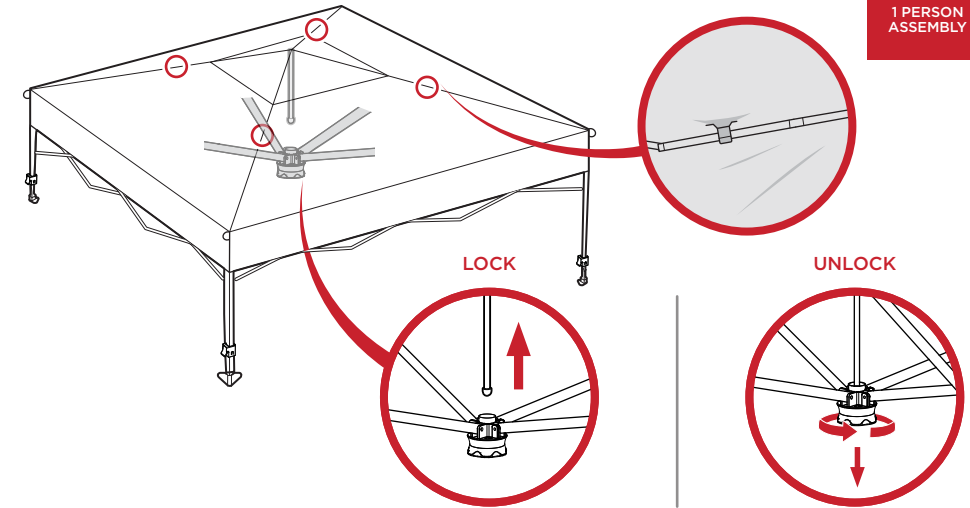

## PARTS

## ⚠ WARNING

- Be careful not to pinch hands or appendages during assembly.
- It is recommended that you use the ropes and stakes to secure the canopy.
- Canopy should not be left up in the rain. This product is not intended to withstand constant rain or inclement weather.
- This product is not intended to withstand periods of extreme/high wind or inclement weather.
- When not in use, this product should remain closed and stored away to avoid potential damage.

- 1** Drape part A canopy over part B frame.  
Make sure to secure the corners with the attached adhesive strips.

- 2** Push the middle button into the pole until it locks.  
Secure the canopy with the attached adhesive strips.