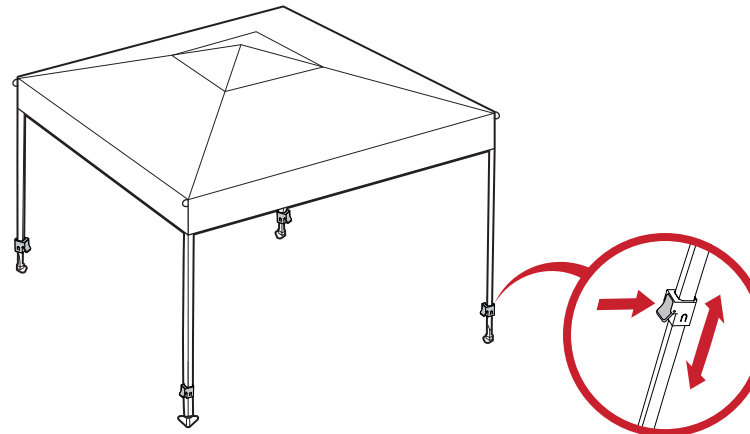

1. **3** Push the tabs on the legs and extend to your desired height.