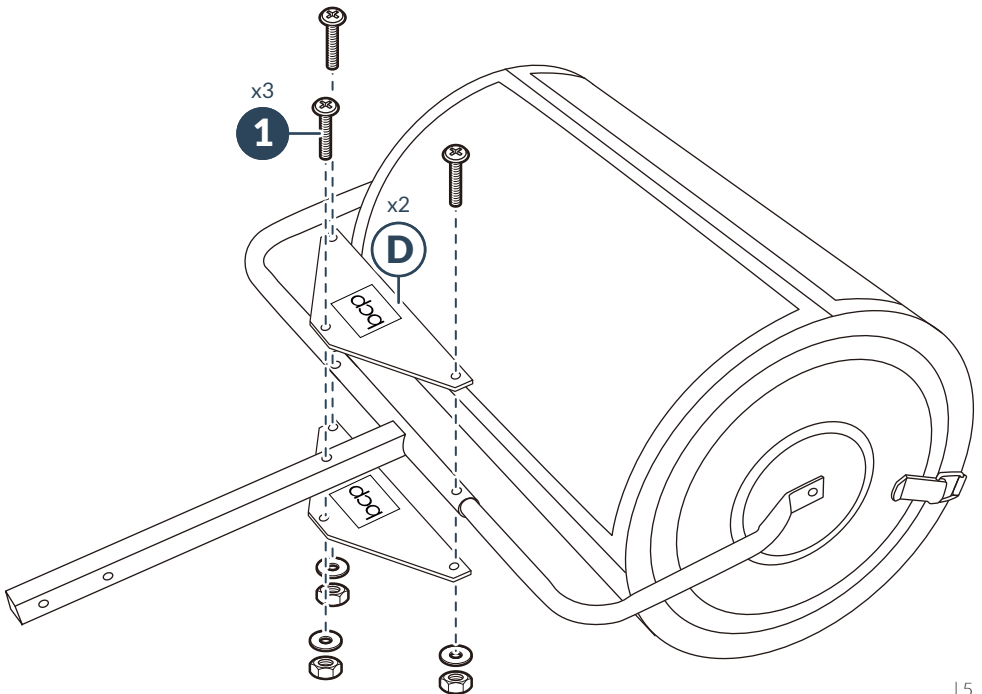

## PARTS

## PRODUCT ASSEMBLY

- 1 | Attach one **part B** connect tube to the **part A** roller with two **part 2** washers and one **part 3** cotter pin.

- 2 | Attach the **part C** bottom handle to the assembled connect tube.

- 3** | Attach another **part B** connect tube to the **part A** roller with two **part 2** washers and one **part 3** cotter pin.

- 4** | Attach two **part D** connect plates to the bottom handle with three **part 1** bolt sets.