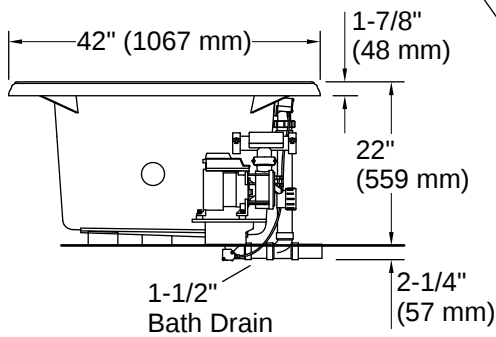

Drain Location:	Center
Drain Hole Diameter:	2-1/4" (57 mm)
Minimum Flat for Door:	3-13/16" (97 mm)
Basin Area, Bottom:	42" x 27" (1067 mm x 686 mm)
Basin Area, Top:	54" x 30" (1372 mm x 762 mm)
Water Depth:	16" (406 mm)
Water Capacity:	81 gal (306.6 L)
Minimum Floor Load:	44 lbs/ft ²
Weight:	129 lbs (58.5 kg)

Required Products/Accessories

- K-11677 Adjustable drain, 20-gauge brass, for 18-1/2" to 20-1/2" baths
- or
- K-T37392 Rotary-turn bath drain trim
- K-T37391 Rotary-turn bath drain trim
- or
- K-78438 30" cable bath drain
- K-37383 Rough-in cable bath drain, PVC, 30" cable with tubing
- or
- K-78439 45" cable bath drain
- K-37385 Rough-in cable drain, PVC, 45" cable, less horizontal tube

No change in measurements if connected with drain illustrated. (K-7161-AF)

Drop-in Rim Detail

Blower Control Access
20" (508 mm) W x 15" (381 mm) H

Installation

- Drop-in
- Rear center drain

Installation Notes

Install this product according to the installation instructions.

Measure your actual product for rough-in details.
The hot water supply should be 70% of the capacity of the bath or greater. Installations will vary.