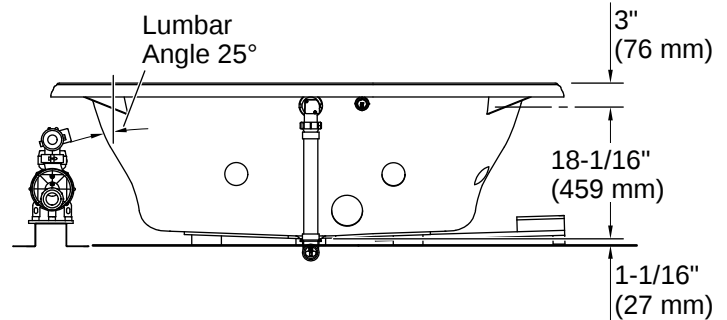

No change in measurements if connected with drain illustrated. (K-7161-AF)

Drop-in Rim Detail

Blower Control Access
20" (508 mm) W x 15" (381 mm) H

Installation

- Drop-in
- Rear center drain

Installation Notes