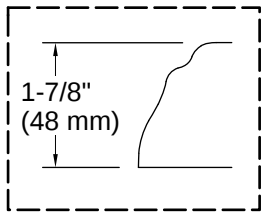

No change in measurements if connected with drain illustrated. (K-7161-AF)

Drop-in Rim Detail

Blower Control Access
20" (508 mm) W x 15" (381 mm) H

Installation

- Drop-in
- Rear center drain

Installation Notes