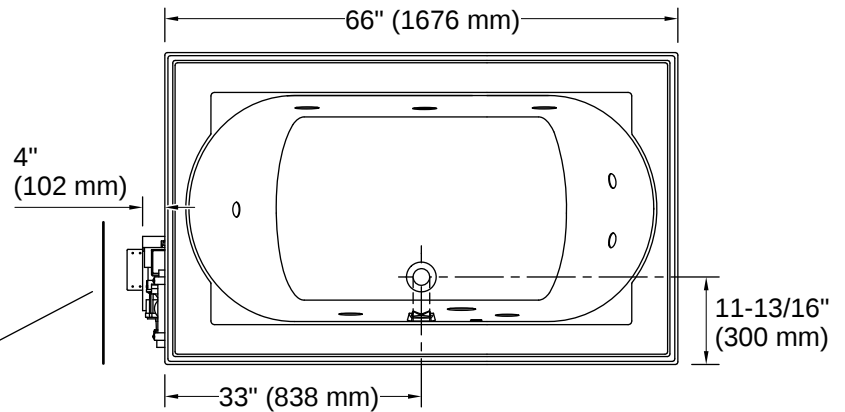

Drain Location:	Center
Drain Hole Diameter:	2-1/4" (57 mm)
Minimum Flat for Door:	3-13/16" (97 mm)
Basin Area, Bottom:	42" x 27" (1067 mm x 686 mm)
Basin Area, Top:	54" x 30" (1372 mm x 762 mm)
Water Depth:	16" (406 mm)
Water Capacity:	81 gal (306.6 L)
Minimum Floor Load:	44 lbs/ft ²
Weight:	129 lbs (58.5 kg)

No change in measurements if connected with drain illustrated. (K-7161-AF)

Drop-in Rim Detail

Blower Control Access
20" (508 mm) W x 15" (381 mm) H

Installation

- Drop-in
- Rear center drain

Installation Notes