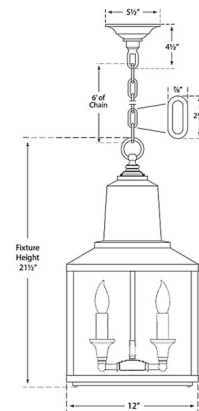

### Specifications

COLOR . . . . . Clear  
BODY FINISH . . . . . Vedrigris  
WATTAGE . . . . . 120W  
DIMMER . . . . . Standard 120V  
DIMENSIONS . . . . . 12"W x 21.5"H  
BULB NOT INCLUDED . . . . . 2 x B10/Candelabra (E12)/60W/120V Incandescent  
OTHER BULB OPTIONS . . . . . 2 x B10/Candelabra (E12)/120V LED

### Technical Information

PRODUCT DIMENSIONS . . . . . Adjustable Chain Length: 72"

Shown in vedrigris / clear

CLICK TO VIEW PRODUCT

Notes: