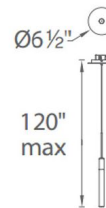

CLICK TO VIEW PRODUCT

Notes: