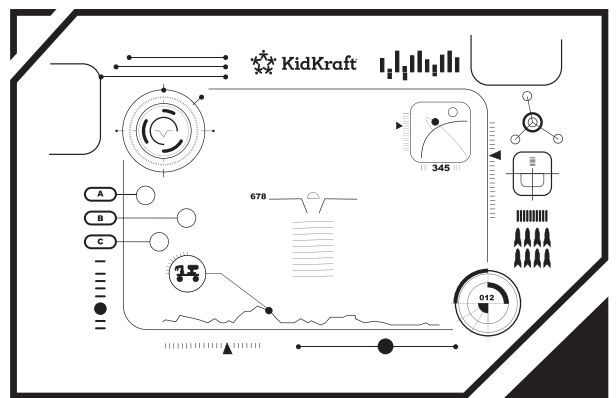

ULTIMATE SPACESHIP

Out-of-this world exploration is waiting. Familiarize yourself with this quick how-to-play guide and get ready to blast off into an amazing space adventure!

FLIGHT MANUAL

GALAXY MAP PROJECTOR

COCKPIT LIGHTS

LIGHT-UP SCREEN DISPLAY

MAIN CONTROL PANEL

After 5 minutes of inactivity, the spaceship will power down to conserve batteries.

To restart, flip all three main control panel switches down, then up again.

SCAN TO SEE IN ACTION!

TOUCH PAD CONTROLS

MOTION-ACTIVATED LIGHTS & SOUNDS

1. Flip cockpit light switch up
2. Rock the spaceship side to side
3. Observe ignition of red lights & whoosh sounds

SCIENCE LAB

INTERCOM SYSTEM

TACTILE KNOBS & SWITCHES

TEST TUBES

**SCAN TO
SEE IN
ACTION!**