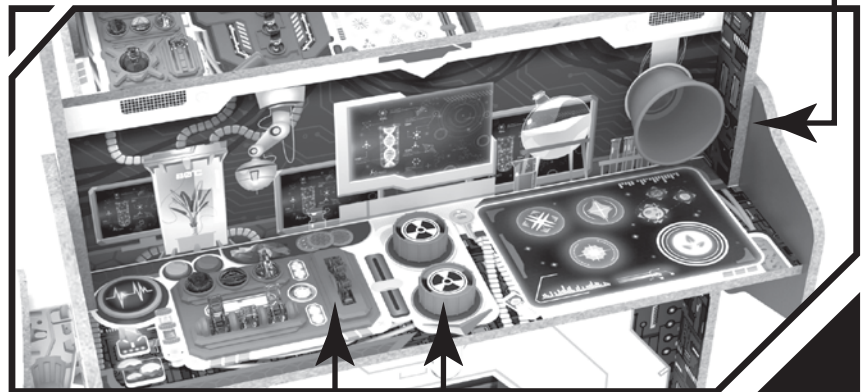

COCKPIT LIGHTS

LIGHT-UP SCREEN DISPLAY

MAIN CONTROL PANEL

After 5 minutes of inactivity, the spaceship will power down to conserve batteries.

To restart, flip all three main control panel switches down, then up again.

SCAN TO SEE IN ACTION!

TOUCH PAD CONTROLS

MOTION-ACTIVATED LIGHTS & SOUNDS

1. Flip cockpit light switch up
2. Rock the spaceship side to side
3. Observe ignition of red lights & whoosh sounds

SCIENCE LAB

INTERCOM SYSTEM

TACTILE KNOBS & SWITCHES

TEST TUBES

**SCAN TO
SEE IN
ACTION!**