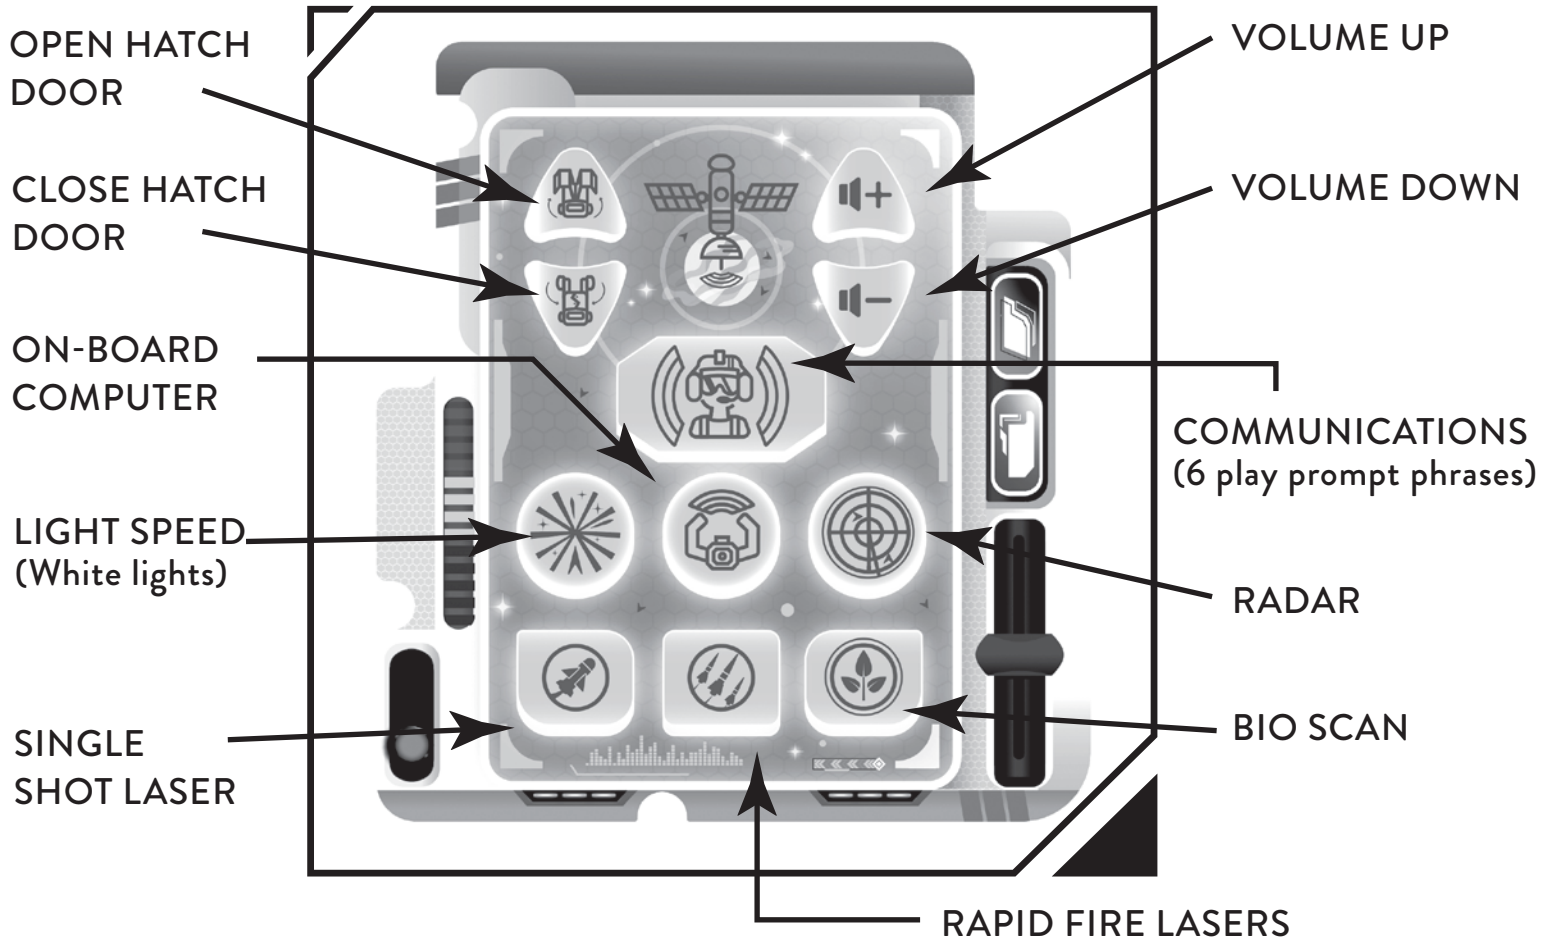

COCKPIT LIGHTS

LIGHT-UP SCREEN DISPLAY

MAIN CONTROL PANEL

After 5 minutes of inactivity, the spaceship will power down to conserve batteries.

To restart, flip all three main control panel switches down, then up again.

SCAN TO SEE IN ACTION!

TOUCH PAD CONTROLS

MOTION-ACTIVATED LIGHTS & SOUNDS

1. Flip cockpit light switch up
2. Rock the spaceship side to side
3. Observe ignition of red lights & whoosh sounds

SCIENCE LAB

INTERCOM SYSTEM

TACTILE KNOBS & SWITCHES

TEST TUBES

**SCAN TO
SEE IN
ACTION!**