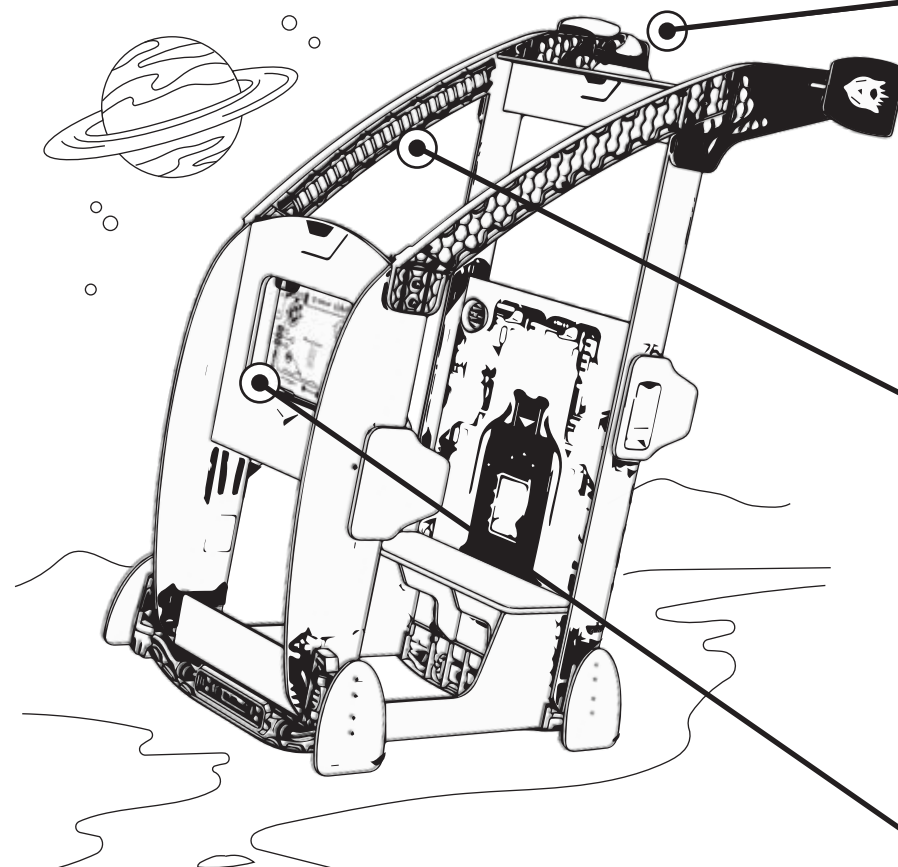

ULTIMATE SPACESHIP

Out-of-this world exploration is waiting. Familiarize yourself with this quick how-to-play guide and get ready to blast off into an amazing space adventure!

FLIGHT MANUAL

GALAXY MAP PROJECTOR

COCKPIT LIGHTS

LIGHT-UP SCREEN DISPLAY

MAIN CONTROL PANEL

After 5 minutes of inactivity, the spaceship will power down to conserve batteries.

To restart, flip all three main control panel switches down, then up again.

SCAN TO SEE IN ACTION!

TOUCH PAD CONTROLS

MOTION-ACTIVATED LIGHTS & SOUNDS

1. Flip cockpit light switch up
2. Rock the spaceship side to side
3. Observe ignition of red lights & whoosh sounds

SCIENCE LAB

INTERCOM SYSTEM

TACTILE KNOBS & SWITCHES

TEST TUBES

**SCAN TO
SEE IN
ACTION!**