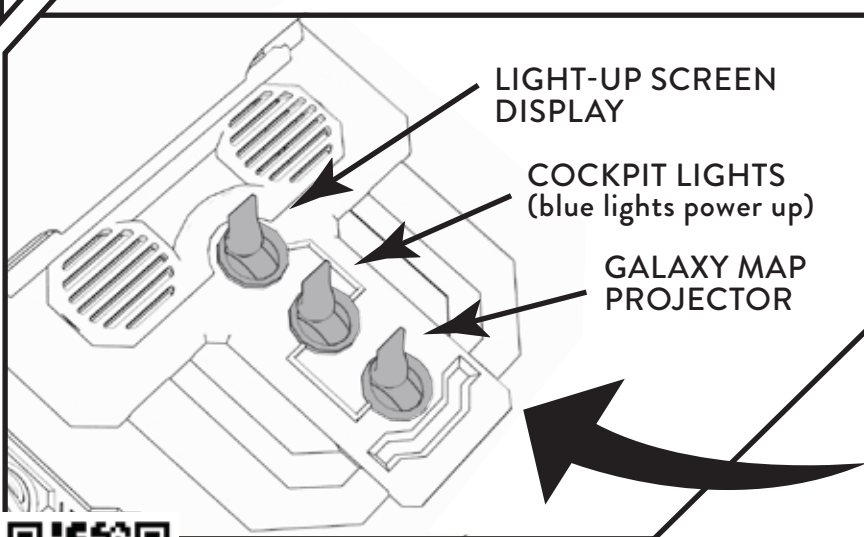

COCKPIT LIGHTS

LIGHT-UP SCREEN DISPLAY

MAIN CONTROL PANEL

After 5 minutes of inactivity, the spaceship will power down to conserve batteries.

To restart, flip all three main control panel switches down, then up again.

SCAN TO SEE IN ACTION!

TOUCH PAD CONTROLS

MOTION-ACTIVATED LIGHTS & SOUNDS

1. Flip cockpit light switch up
2. Rock the spaceship side to side
3. Observe ignition of red lights & whoosh sounds

SCIENCE LAB

INTERCOM SYSTEM

TACTILE KNOBS & SWITCHES

TEST TUBES

**SCAN TO
SEE IN
ACTION!**