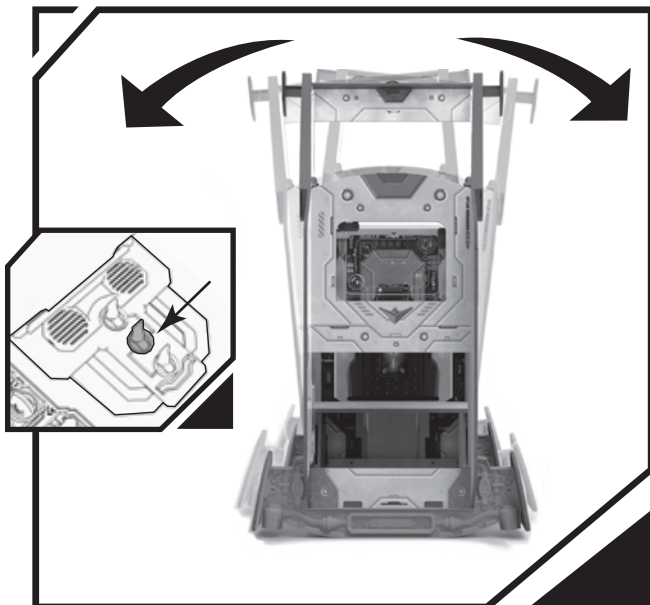

COCKPIT LIGHTS

LIGHT-UP SCREEN DISPLAY

MAIN CONTROL PANEL

After 5 minutes of inactivity, the spaceship will power down to conserve batteries.

To restart, flip all three main control panel switches down, then up again.

SCAN TO SEE IN ACTION!

TOUCH PAD CONTROLS

MOTION-ACTIVATED LIGHTS & SOUNDS

1. Flip cockpit light switch up
2. Rock the spaceship side to side
3. Observe ignition of red lights & whoosh sounds

SCIENCE LAB

INTERCOM SYSTEM

TACTILE KNOBS & SWITCHES

TEST TUBES

**SCAN TO
SEE IN
ACTION!**