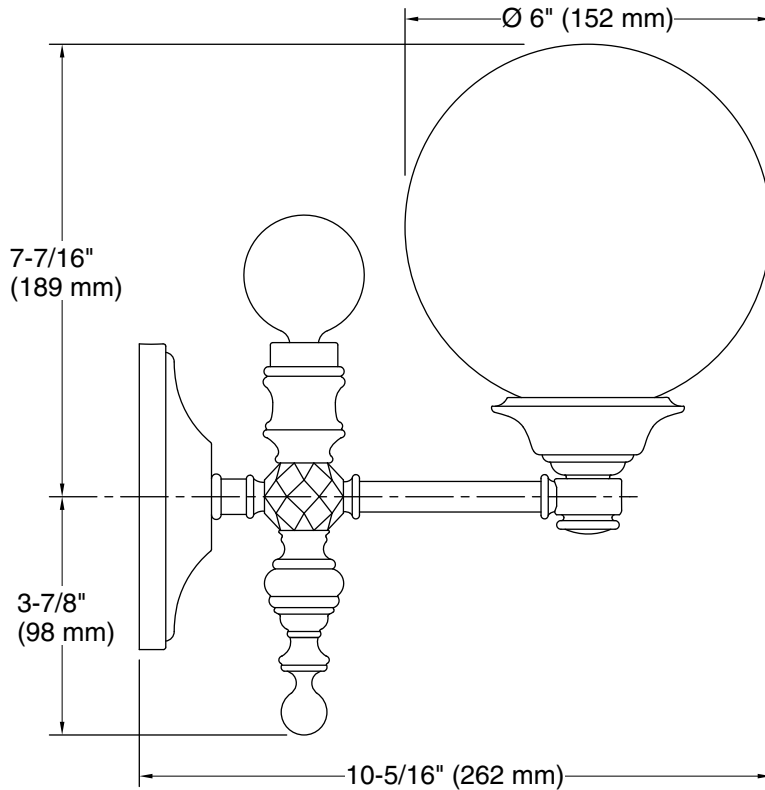

Required Electrical Service

One circuit required.

Lights: 120 V, 0.5 A, 60 Hz

Technical Information

All product dimensions are nominal.

Material: Brass
Number of Lights: 1
Lighting Type: Socket-based
Socket Type: E-12 Candelabra
Number of Shades: 1
Shade Type: Glass - clear
Hanging Type: Non-hanging
Downrod Detail: 0 x
Electrical component rating: Socket Rating: 60 Hz, 60 W, 450 Lumens, 2300K