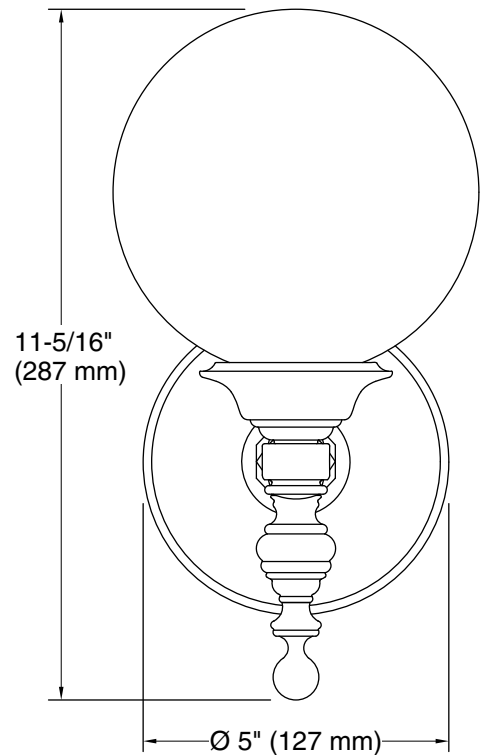

Required Electrical Service

One circuit required.

Lights: 120 V, 0.5 A, 60 Hz

Technical Information

All product dimensions are nominal.

Material: Brass
Number of Lights: 1
Lighting Type: Socket-based
Socket Type: E-12 Candelabra
Number of Shades: 1
Shade Type: Glass - clear
Hanging Type: Non-hanging
Downrod Detail: 0 x
Electrical component rating: Socket Rating: 60 Hz, 60 W, 450 Lumens, 2300K