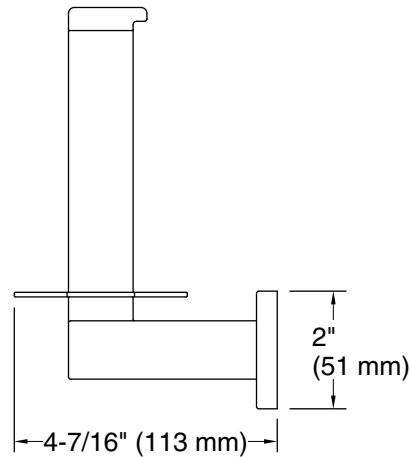

Features

- Vertical holder makes changing toilet paper quick and simple
- Coordinates with other products in the Parallel collection

Material

- Premium metal construction for durability and reliability
- KOHLER finishes resist corrosion and tarnishing

Technical Information

All product dimensions are nominal.

Material: Zinc, Stainless Steel

Notes

Install this product according to the installation instructions.

CAUTION: Risk of personal injury. Do not install these products in any area where they are likely to be used inadvertently as a grab bar or support bar. These products are not designed or intended for use as a grab bar or support bar.