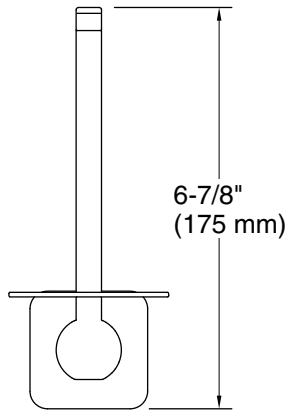

Technical Information

All product dimensions are nominal.

Material: Zinc, Stainless Steel

Notes

Install this product according to the installation instructions.

CAUTION: Risk of personal injury. Do not install these products in any area where they are likely to be used inadvertently as a grab bar or support bar. These products are not designed or intended for use as a grab bar or support bar.