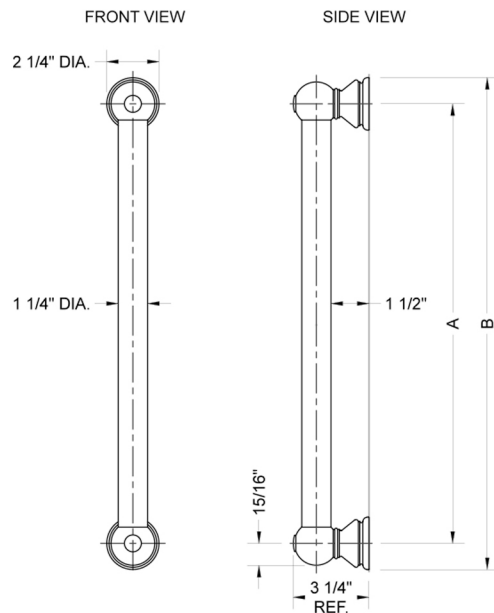

48" G30 Straight Grab Bar

Model #: G30-48-

FEATURES:

- Grab bars are ADA compliant when installed properly
- All brass construction, fully polished & plated
- Style options to complement all collections
- Optional handshower sliders and toilet paper/washcloth holders can be added only upon initial order
- *NOTE: GRAB BARS OVER 32" REQUIRE A MIDDLE POST
- All grab bars can be custom sized. Contact JACLO for pricing & availability

SPECIFICATION DRAWING:

BRASS LUXURY GRAB BAR			
PART. #	DESCRIPTION	A	B
G30-12-XX	12" CENTER TO CENTER	12"	14 1/4"
G30-16-XX	16" CENTER TO CENTER	16"	18 1/4"
G30-18-XX	18" CENTER TO CENTER	18"	20 1/4"
G30-24-XX	24" CENTER TO CENTER	24"	28 1/4"
G30-32-XX	32" CENTER TO CENTER	32"	44 1/4"
*NOTE: GRAB BARS OVER 32" REQUIRE A MIDDLE POST			
G30-36-XX	36" CENTER TO CENTER	36"	38 1/4"
G30-42-XX	42" CENTER TO CENTER	42"	44 1/4"
G30-48-XX	48" CENTER TO CENTER	48"	50 1/4"
G30-60-XX	60" CENTER TO CENTER	60"	62 1/4"