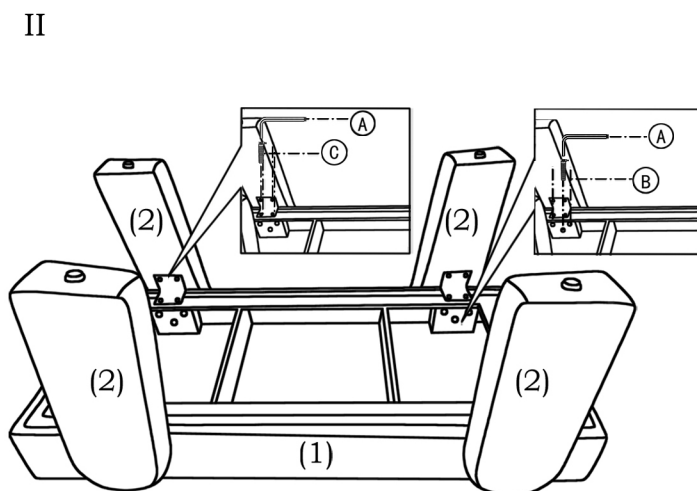

ITEM NAME/NOM D'ITEM: BLATO BENCH

ITEM #/NO.ITEM: 110186

PARTS LIST/LISTE DES PIÈCES

(1)	(2)	(4)
		A 6mm x1 B M6*65mm x12 C M6*25mm x16
x1	x4	

ASSEMBLY INSTRUCTIONS/INSTRUCTIONS D'ASSEMBLAGE

Please use the attached adjustable footglides to level the bench on uneven surface.