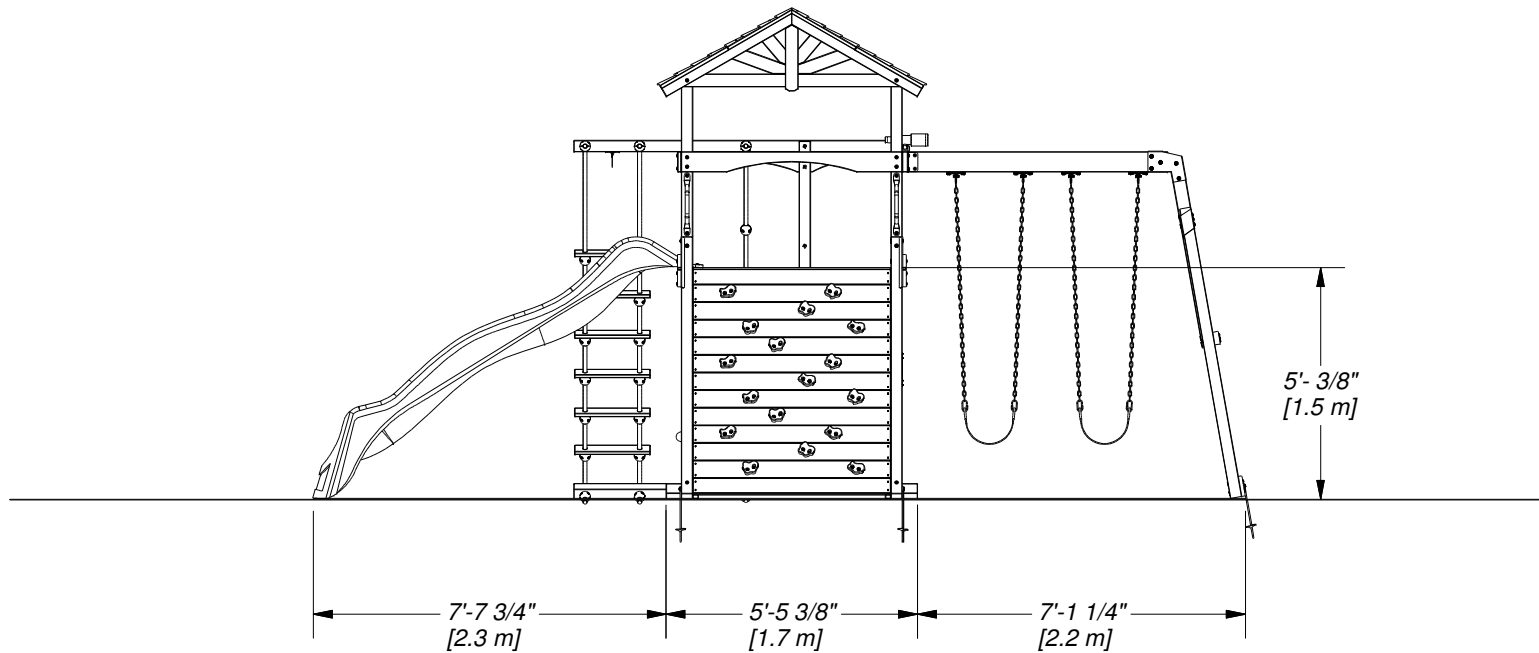

DRAWN BY wsmalley		DESCRIPTION	
DATE 12/14/2021	PART NUMBER 2200104 ENDEAVOR PLAYSET FOOTPRINT	REV	

<small>DRAWN BY</small> wsmalley	<small>DESCRIPTION</small>	
<small>DATE</small> 12/14/2021	<small>PART NUMBER</small> 2200104 ENDEAVOR PLAYSET FOOTPRINT	<small>REV</small>

DRAWN BY wsmalley		DESCRIPTION	
DATE 12/14/2021	PART NUMBER 2200104 ENDEAVOR PLAYSET FOOTPRINT	REV	

DRAWN BY wsmalley		DESCRIPTION	
DATE 12/14/2021	PART NUMBER 2200104 ENDEAVOR PLAYSET FOOTPRINT	REV	

<small>DRAWN BY</small> wsmalley	<small>DESCRIPTION</small>	
<small>DATE</small> 12/14/2021	<small>PART NUMBER</small> 2200104 ENDEAVOR PLAYSET FOOTPRINT	<small>REV</small>