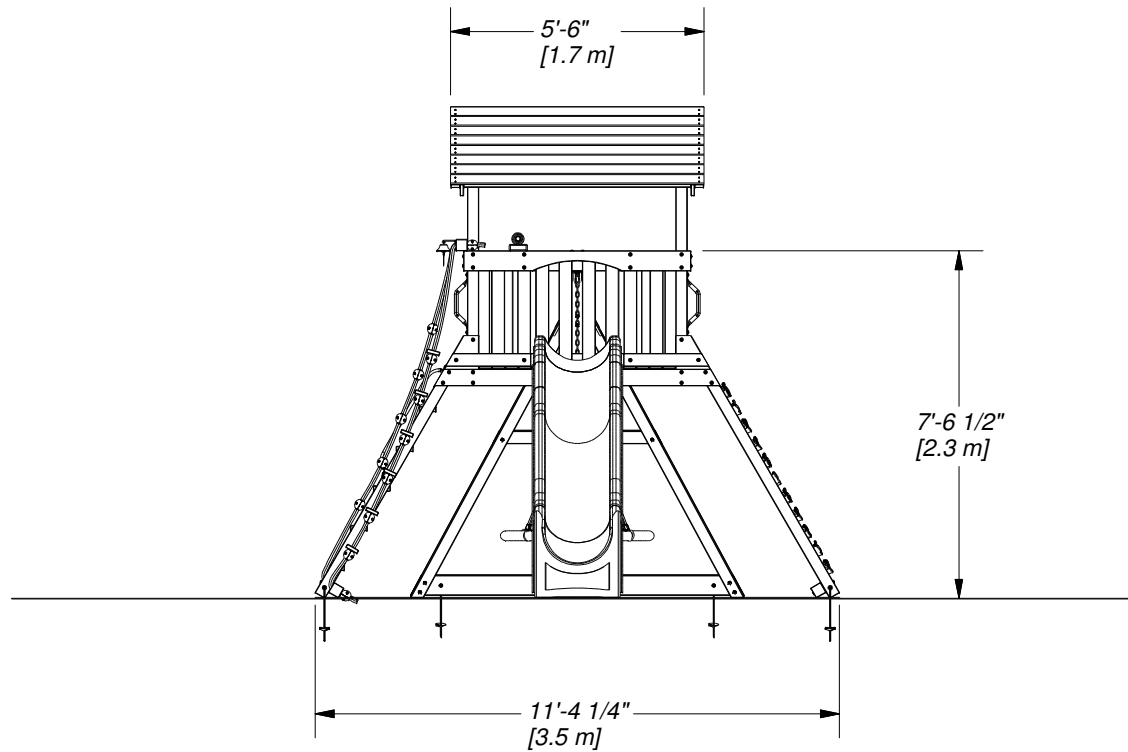

DRAWN BY wsmalley		DESCRIPTION	
DATE 12/14/2021	PART NUMBER 2200104 ENDEAVOR PLAYSET FOOTPRINT	REV	

<small>DRAWN BY</small> wsmalley	<small>DESCRIPTION</small>	
<small>DATE</small> 12/14/2021	<small>PART NUMBER</small> 2200104 ENDEAVOR PLAYSET FOOTPRINT	<small>REV</small>

DRAWN BY wsmalley		DESCRIPTION	
DATE 12/14/2021	PART NUMBER 2200104 ENDEAVOR PLAYSET FOOTPRINT	REV	

DRAWN BY wsmalley		DESCRIPTION	
DATE 12/14/2021	PART NUMBER 2200104 ENDEAVOR PLAYSET FOOTPRINT	REV	

<small>DRAWN BY</small> wsmalley	<small>DESCRIPTION</small>	
<small>DATE</small> 12/14/2021	<small>PART NUMBER</small> 2200104 ENDEAVOR PLAYSET FOOTPRINT	<small>REV</small>