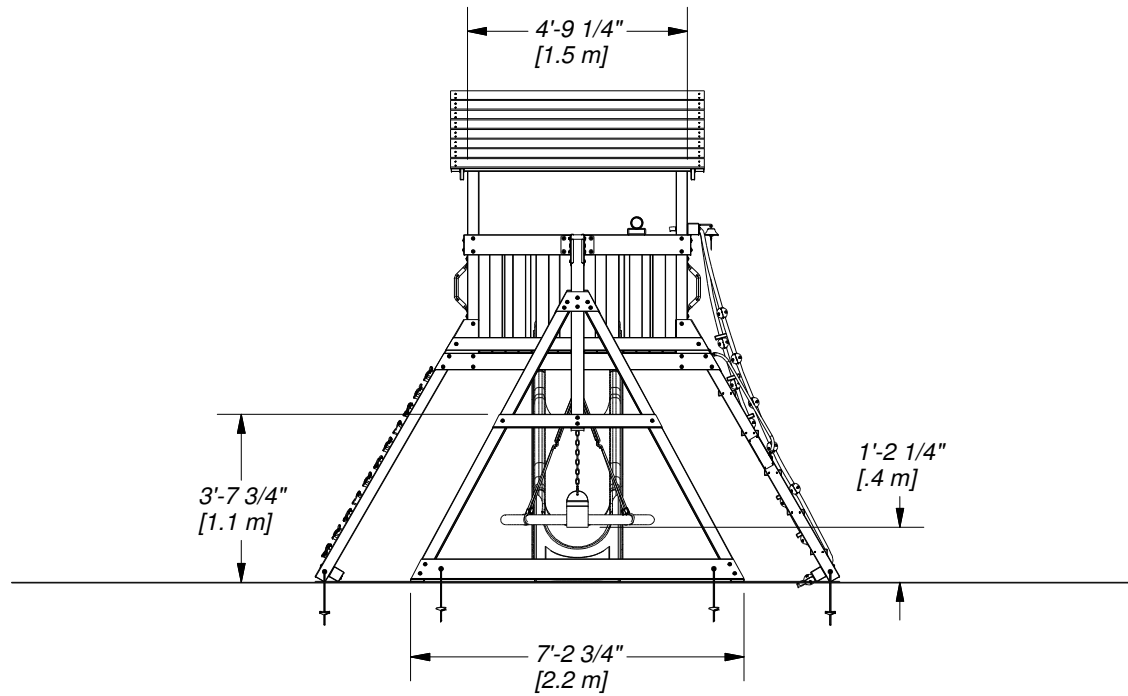

DRAWN BY wsmalley		DESCRIPTION	
DATE 12/14/2021	PART NUMBER 2200104 ENDEAVOR PLAYSET FOOTPRINT	REV	

<small>DRAWN BY</small> wsmalley	<small>DESCRIPTION</small>	
<small>DATE</small> 12/14/2021	<small>PART NUMBER</small> 2200104 ENDEAVOR PLAYSET FOOTPRINT	<small>REV</small>

DRAWN BY wsmalley		DESCRIPTION	
DATE 12/14/2021	PART NUMBER 2200104 ENDEAVOR PLAYSET FOOTPRINT	REV	

DRAWN BY wsmalley		DESCRIPTION	
DATE 12/14/2021	PART NUMBER 2200104 ENDEAVOR PLAYSET FOOTPRINT	REV	

<small>DRAWN BY</small> wsmalley	<small>DESCRIPTION</small>	
<small>DATE</small> 12/14/2021	<small>PART NUMBER</small> 2200104 ENDEAVOR PLAYSET FOOTPRINT	<small>REV</small>