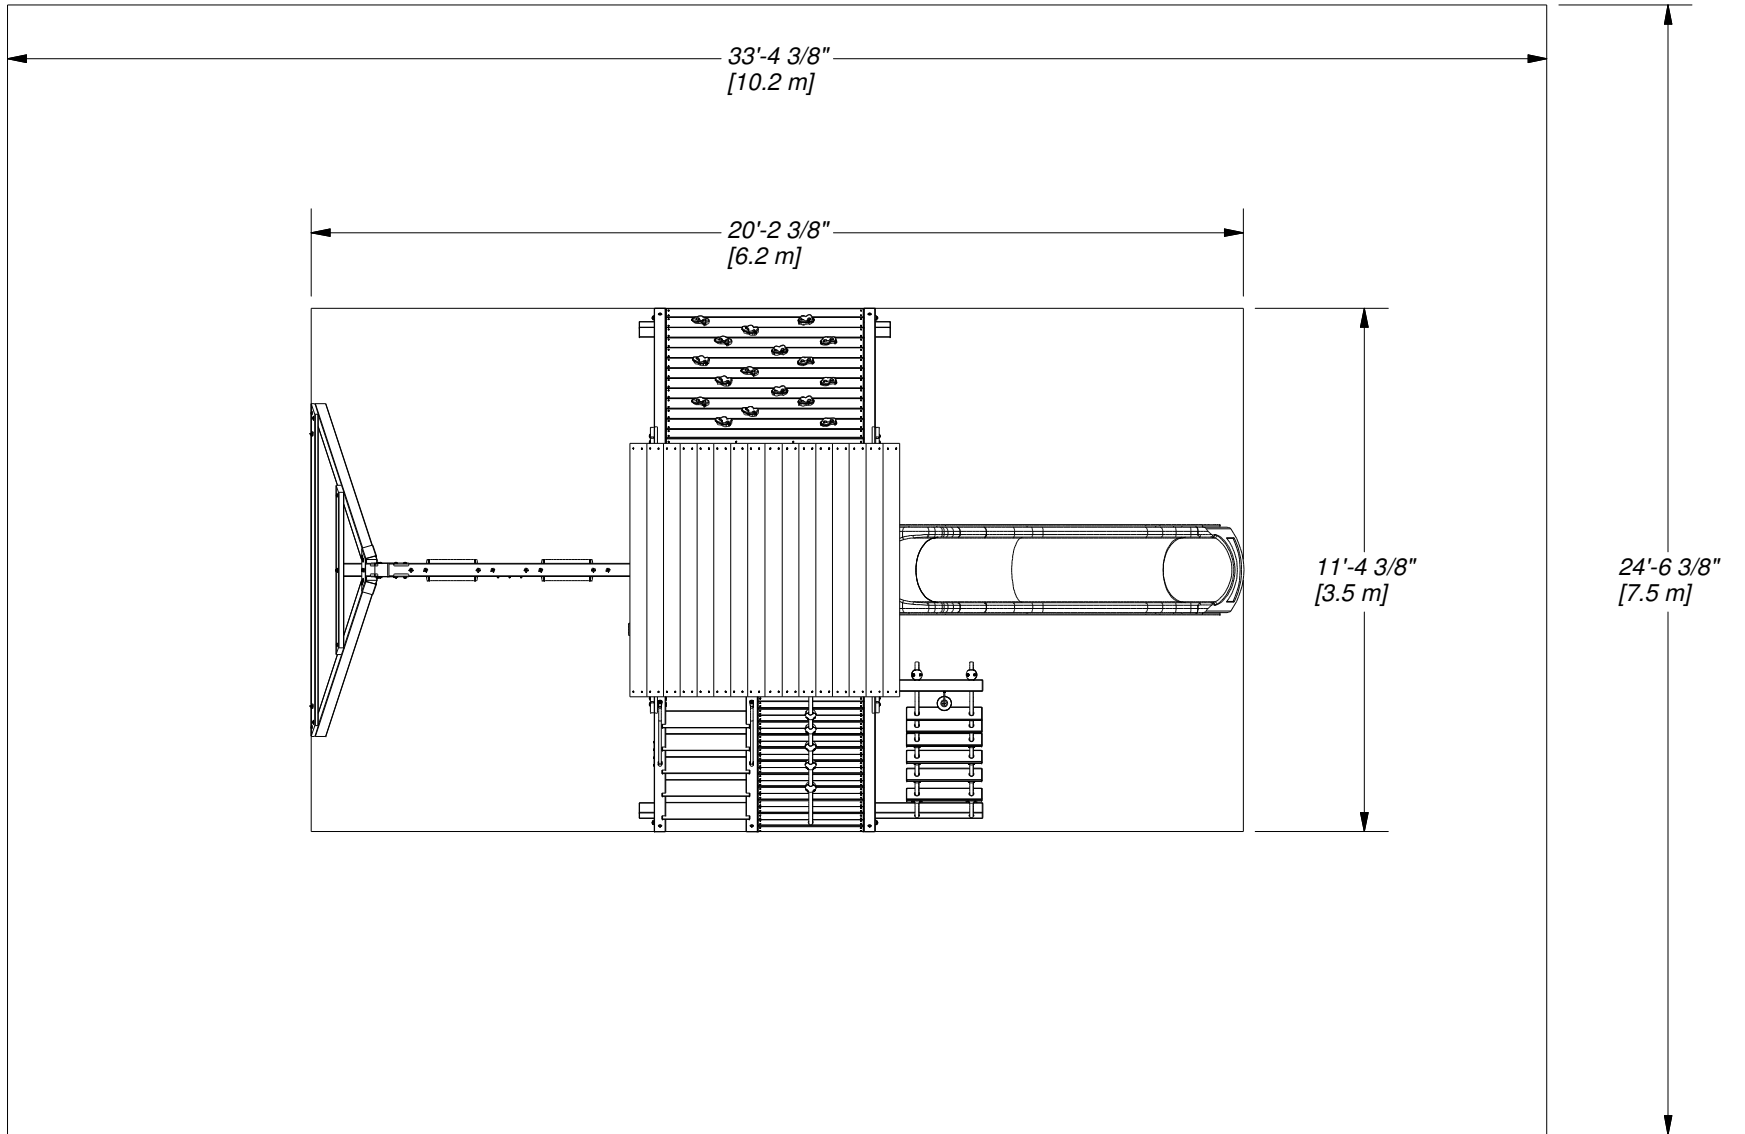

DRAWN BY wsmalley		DESCRIPTION	
DATE 12/14/2021	PART NUMBER 2200104 ENDEAVOR PLAYSET FOOTPRINT	REV	

<small>DRAWN BY</small> wsmalley	<small>DESCRIPTION</small>	
<small>DATE</small> 12/14/2021	<small>PART NUMBER</small> 2200104 ENDEAVOR PLAYSET FOOTPRINT	<small>REV</small>

DRAWN BY wsmalley		DESCRIPTION	
DATE 12/14/2021	PART NUMBER 2200104 ENDEAVOR PLAYSET FOOTPRINT	REV	

DRAWN BY wsmalley		DESCRIPTION	
DATE 12/14/2021	PART NUMBER 2200104 ENDEAVOR PLAYSET FOOTPRINT	REV	

<small>DRAWN BY</small> wsmalley	<small>DESCRIPTION</small>	
<small>DATE</small> 12/14/2021	<small>PART NUMBER</small> 2200104 ENDEAVOR PLAYSET FOOTPRINT	<small>REV</small>