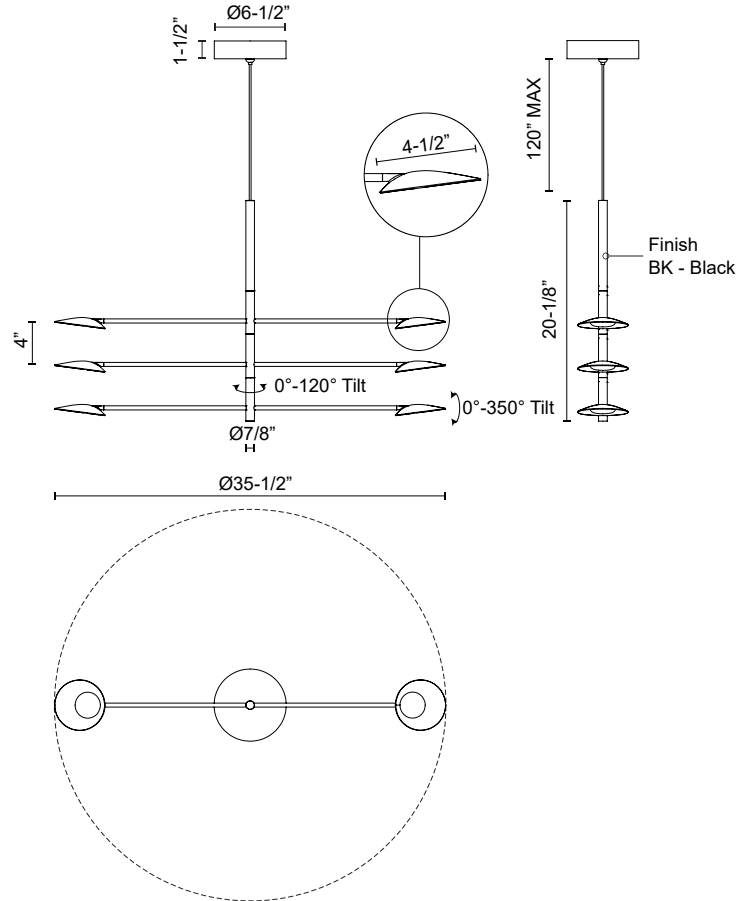

ROTAIRE
CH90136-UNV
CHANDELIERS

PROJECT

DESCRIPTION

Influenced by natural forms of flora, the Rotaire collection is a culmination of minimalist sensibilities and natural inspirations. Designed to mimic the form and flow of flowers and vines, the strong stems of this collection create the perfect frame for the illumination from each "leaf". The Rotaire is sure to bloom in both small and large spaces alike.

SPECIFICATION DETAILS

Fixture Dimensions	D35-1/2" x H20-1/8"
Light Source	LED with DC Driver
Wattage	43W
Total Lumens	3060lm
Delivered Lumens	BK-2172lm
Voltage	120-277V
Color Temperature	3000K
CRI (Ra)	90CRI
Optional Color Temps	2700K - 5000K Available, Minimum Order Quantities Apply
LED Rated Life	50,000 hours
Dimming	100% - 10%, TRIAC or ELV Dimmer (Not Included)
Diffuser Details	Frosted acrylic diffuser
Shade Details	Cast Aluminum Shade
Adjustable	Yes
Wire Length	120" Max
Wire Type	Black Coaxial Wire
Minimum Hang Height	24"
Sloped Ceiling Adaptable	Yes
Location	Dry
CEC Title 24 JA8	Yes, JA8-2022
Canopy Dimensions	D6-1/2" x H1-1/2"
Finish Option(s)	Black
Paint Finish	BK02
Material	Aluminum + Steel
Illumination Direction	Downlight