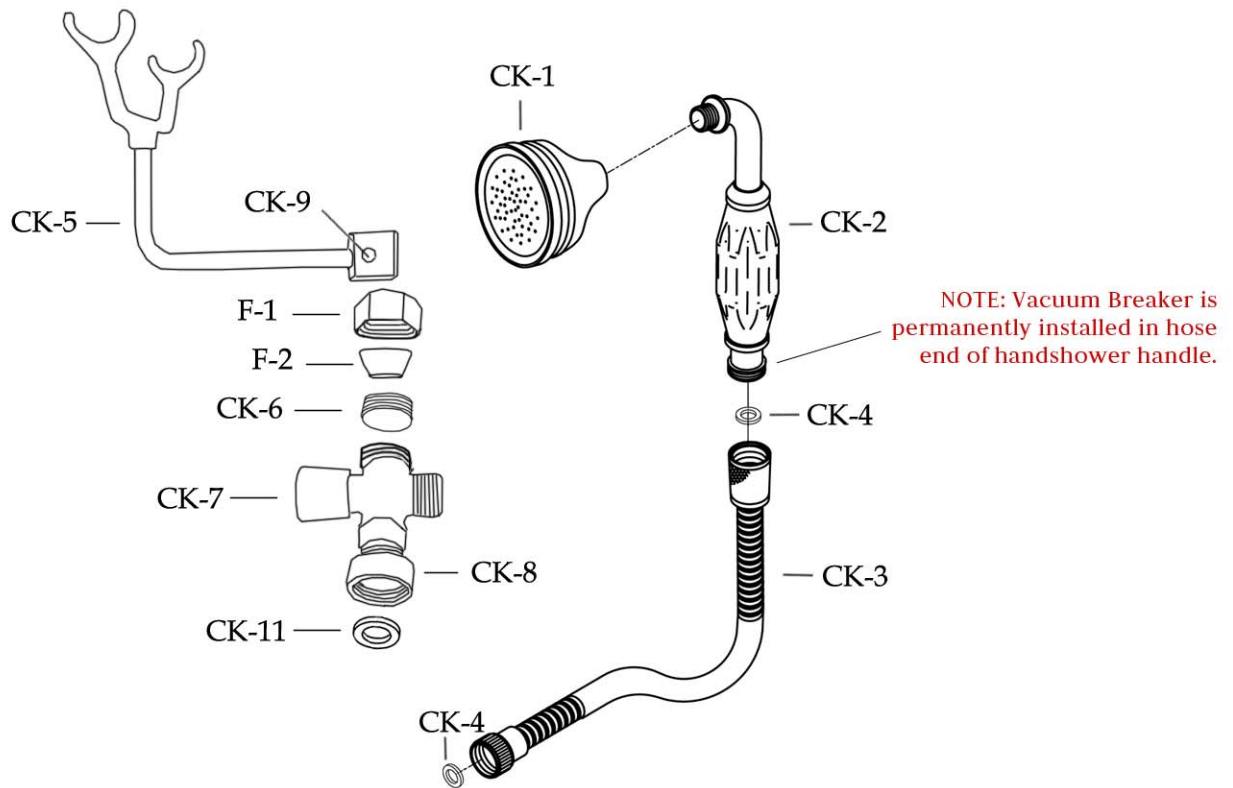

## Hand Held Shower Conversion Unit for Shower Enclosures

Unpack and check all the parts, and read the instructions.

PART NO.	DESCRIPTION	QTY
CK-1	HANDSHOWER HEAD	1
CK-2	HANDSHOWER HANDLE	1
CK-3	HANDSHOWER HOSE	1
CK-4	HANDSHOWER HOSE WASHERS	2
CK-5	HANDSHOWER RISER CRADLE	1
CK-6	DIVERTER BODY BUSHING	1

PART NO.	DESCRIPTION	QTY
CK-7	DIVERTER BODY	1
CK-8	DIVERTER BODY ADAPTOR NUT	1
CK-9	CRADLE SET SCREW	1
CK-11	HANDSHOWER CRADLE WASHER	1
F-1	FAUCET SLIP NUT	1
F-2	CONE WASHER (LG)	1