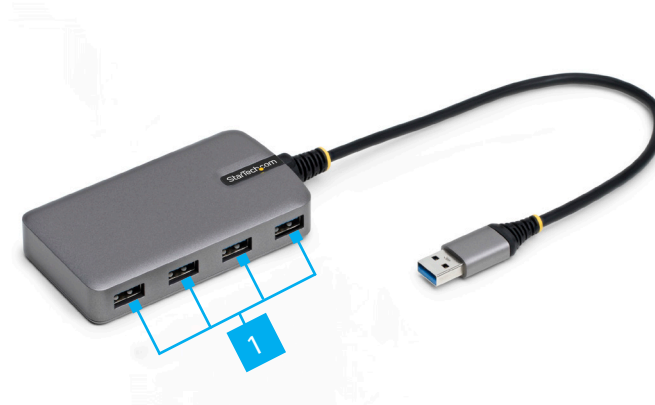

4-Port USB Hub - 4x USB-A 5Gbps - USB-C Auxiliary Power Input

Product ID

5G4AC-USB-A-HUB

5G4AC-USB-C-HUB

Front View

Rear View

vv Pictured: 5G4AC-USB-A-HUB

	Feature	Function
1	4x USB-A (5Gbps) Ports	<ul style="list-style-type: none"> • Connect USB peripherals • Supports USB 5Gbps • Up to 7.5W each
2	Host Connector	<ul style="list-style-type: none"> • Connect to the appropriate host USB port: • 5G4AC-USB-A-HUB - USB-A • 5G4AC-USB-C-HUB - USB-C
3	Aux Power Input	<ul style="list-style-type: none"> • Provide power for high-draw devices like SSDs when used with standard USB chargers and cables (not included) • Add up to 15W of power • Note: laptop charging is not supported

<https://www.StarTech.com/5G4AC-USB-C-HUB>

- Available USB-Type A/Type-C port on the Host Computer
 - Optional: Plug in USB-C power to the aux port if extra power is needed (e.g., for powering high-draw devices).
- Note:** laptop charging is not supported.