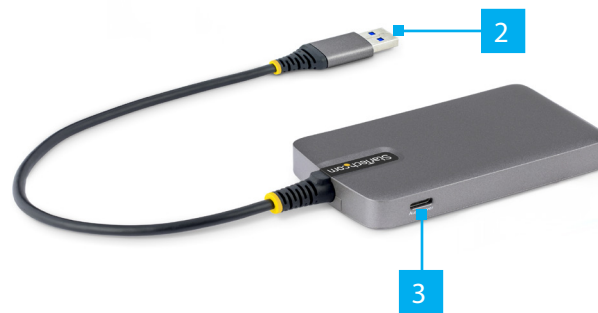

4-Port USB Hub - 4x USB-A 5Gbps - USB-C Auxiliary Power Input

Product ID

5G4AC-USB-A-HUB

5G4AC-USB-C-HUB

Front View

Rear View

vv Pictured: 5G4AC-USB-A-HUB

	Feature	Function
1	4x USB-A (5Gbps) Ports	<ul style="list-style-type: none"> • Connect USB peripherals • Supports USB 5Gbps • Up to 7.5W each
2	Host Connector	<ul style="list-style-type: none"> • Connect to the appropriate host USB port: • 5G4AC-USB-A-HUB - USB-A • 5G4AC-USB-C-HUB - USB-C
3	Aux Power Input	<ul style="list-style-type: none"> • Provide power for high-draw devices like SSDs when used with standard USB chargers and cables (not included) • Add up to 15W of power • Note: laptop charging is not supported

<https://www.StarTech.com/5G4AC-USB-C-HUB>

- Available USB-Type A/Type-C port on the Host Computer
 - Optional: Plug in USB-C power to the aux port if extra power is needed (e.g., for powering high-draw devices).
- Note:** laptop charging is not supported.