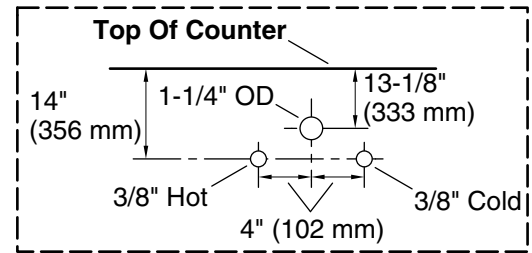

Features

- One full-extension 12-3/4" (325 mm) drawer with soft-close side-mount slides
- Three-way adjustable slow-close door hinges for easy cabinet access
- 18" (457 mm) cabinet interior provides ample storage space
- Finish-matched cabinet interior offers generous clearance for plumbing
- Customize your storage with optional accessories such as floor liners, drawer organizers, and perfectly sized containers (sold separately)
- Brushed Nickel hardware included on the White and Slate Grey vanities
- Coordinates with Pure White (PWH) quartz side splash (sold separately)
- Pure White (PWH) quartz vanity top adds beauty and long-lasting durability

1WX

Slate Grey

Waste Pipe Location Information

Technical Information

All product dimensions are nominal.

Lighting included: No

Notes

Install this product according to the installation instructions.