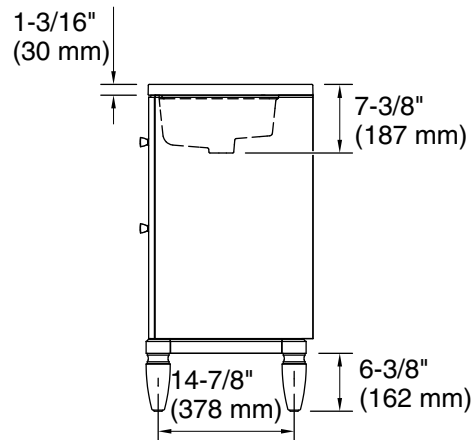

Features

- One full-extension 12-3/4" (325 mm) drawer with soft-close side-mount slides
- Three-way adjustable slow-close door hinges for easy cabinet access
- 18" (457 mm) cabinet interior provides ample storage space
- Finish-matched cabinet interior offers generous clearance for plumbing
- Customize your storage with optional accessories such as floor liners, drawer organizers, and perfectly sized containers (sold separately)
- Brushed Nickel hardware included on the White and Slate Grey vanities
- Coordinates with Pure White (PWH) quartz side splash (sold separately)
- Pure White (PWH) quartz vanity top adds beauty and long-lasting durability

1WX

Slate Grey

Waste Pipe Location Information

Technical Information

All product dimensions are nominal.

Lighting included: No

Notes

Install this product according to the installation instructions.