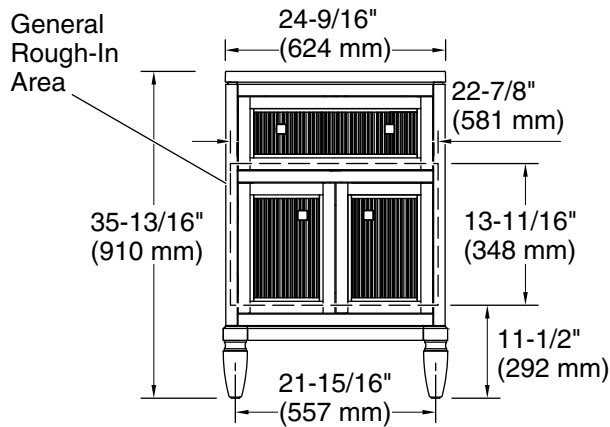

Features

- One full-extension 12-3/4" (325 mm) drawer with soft-close side-mount slides
- Three-way adjustable slow-close door hinges for easy cabinet access
- 18" (457 mm) cabinet interior provides ample storage space
- Finish-matched cabinet interior offers generous clearance for plumbing
- Customize your storage with optional accessories such as floor liners, drawer organizers, and perfectly sized containers (sold separately)
- Brushed Nickel hardware included on the White and Slate Grey vanities
- Coordinates with Pure White (PWH) quartz side splash (sold separately)
- Pure White (PWH) quartz vanity top adds beauty and long-lasting durability

1WX

Slate Grey

Waste Pipe Location Information

Technical Information

All product dimensions are nominal.

Lighting included: No

Notes

Install this product according to the installation instructions.