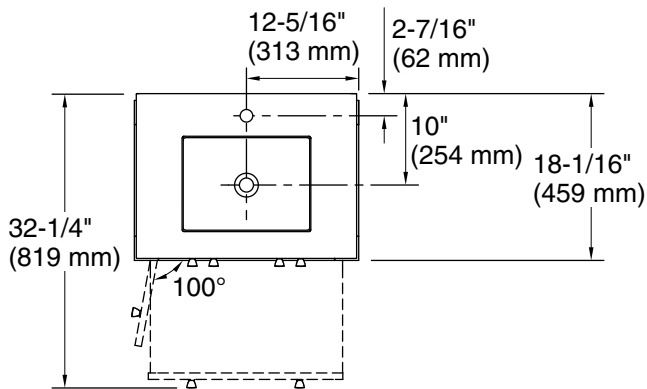

Features

- One full-extension 12-3/4" (325 mm) drawer with soft-close side-mount slides
- Three-way adjustable slow-close door hinges for easy cabinet access
- 18" (457 mm) cabinet interior provides ample storage space
- Finish-matched cabinet interior offers generous clearance for plumbing
- Customize your storage with optional accessories such as floor liners, drawer organizers, and perfectly sized containers (sold separately)
- Brushed Nickel hardware included on the White and Slate Grey vanities
- Coordinates with Pure White (PWH) quartz side splash (sold separately)
- Pure White (PWH) quartz vanity top adds beauty and long-lasting durability

1WX

Slate Grey

Waste Pipe Location Information

Technical Information

All product dimensions are nominal.

Lighting included: No

Notes

Install this product according to the installation instructions.