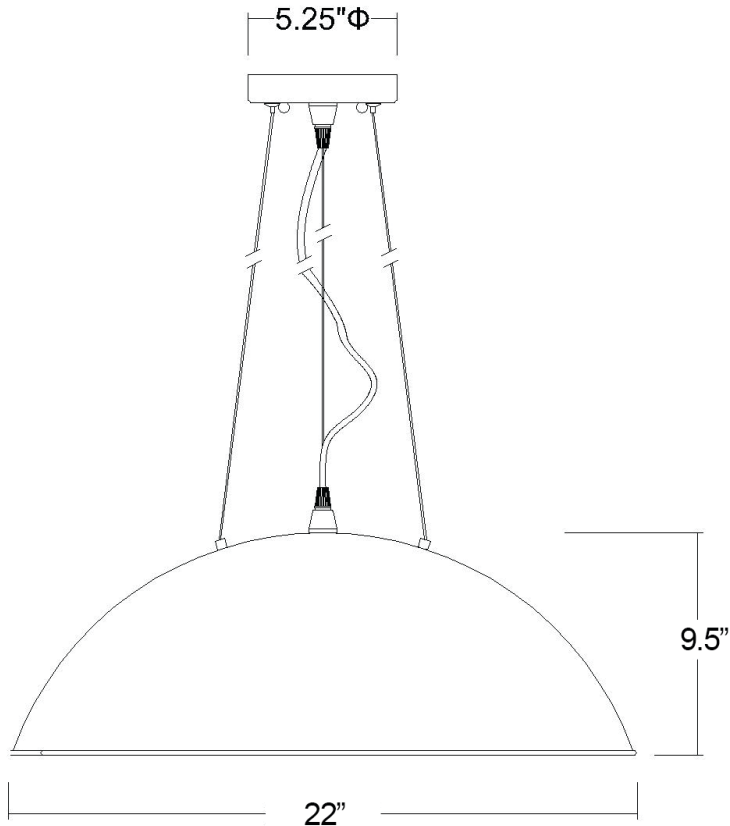

IN31450WG

LAYLA 1-LIGHT PENDANT

Description:	Layla 1-light pendant
Finish:	Washed gold
Dimensions:	22" D x 9-1/2" H
Bulbs:	1-100w medium
Installed Weight:	6.6 lbs.
Certification:	Dry location / c UL

Material:	Steel
Shade:	Steel
Glass:	NA
Canopy Dimensions:	5-1/4" dia.
Chain/Wire:	12' wire
Additional Finishes:	White