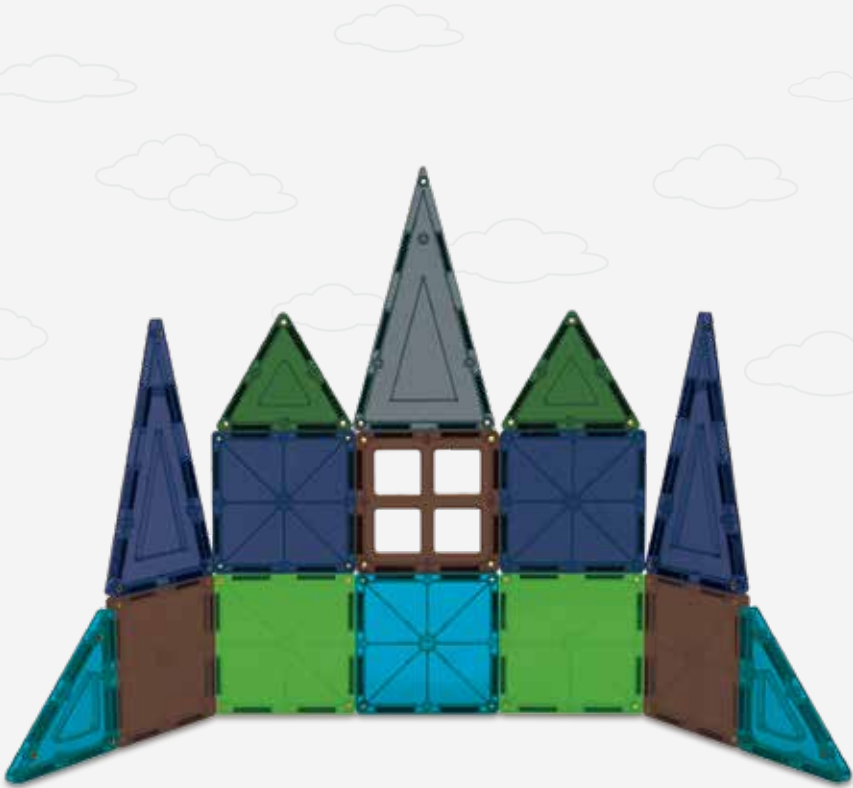

BEST CHOICE  
PRODUCTS

For  
Ages  
**3-8**

---

32-PIECE MULTICOLOR  
**MAGNETIC TILE BUCKET**  
BUILDING EXAMPLES

---

**BEST CHOICE  
PRODUCTS**

---

Thank you for choosing us! Since 2002, Best Choice Products has been bringing customers high-quality products at the absolute lowest price. With everything ranging from instruments and toys to furniture and outdoor, we've got your everyday living essentials covered. We're centered around a customer-first philosophy - with free shipping, exceptional customer service, and a catalog sourced with you in mind.

---

By playing with magnetic tiles, kids will naturally sharpen motor skills and grow in creativity, imagination, and color/shape recognition.

Use the following as examples of what to build with this set. However, do not feel limited by what is presented here; the variety of tiles can be arranged into a house, tower, sprawling castle, or anything else you can think of!