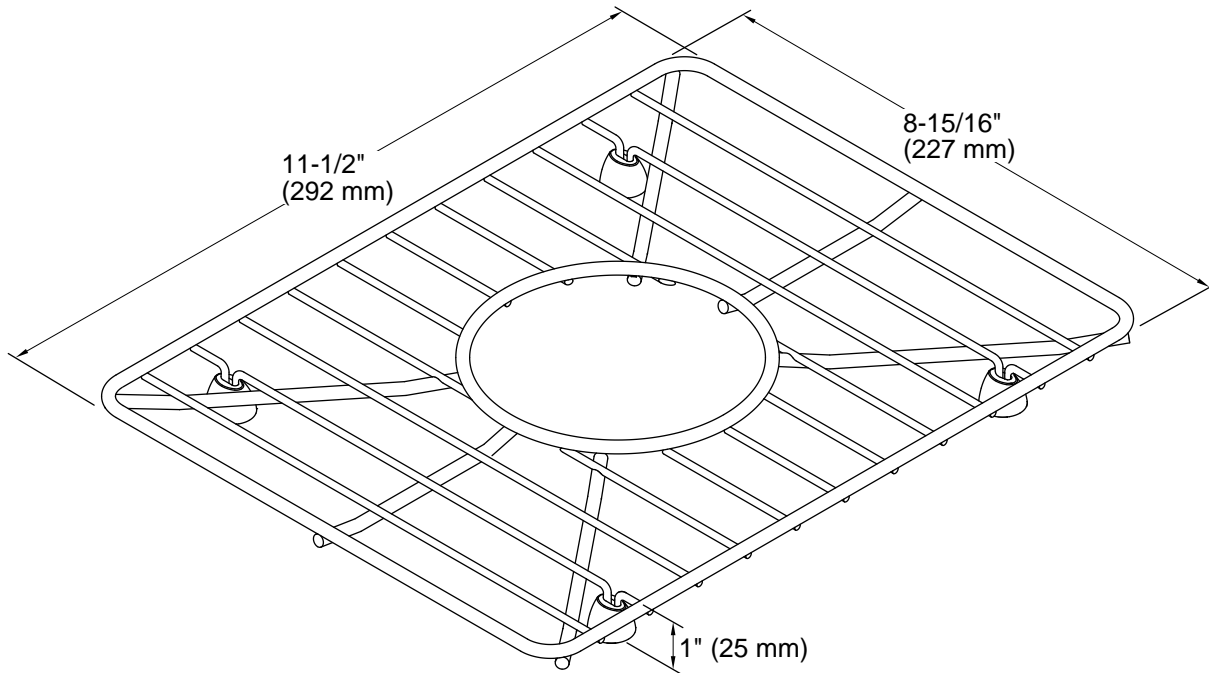

Technical Information

All product dimensions are nominal.

Material: Stainless Steel