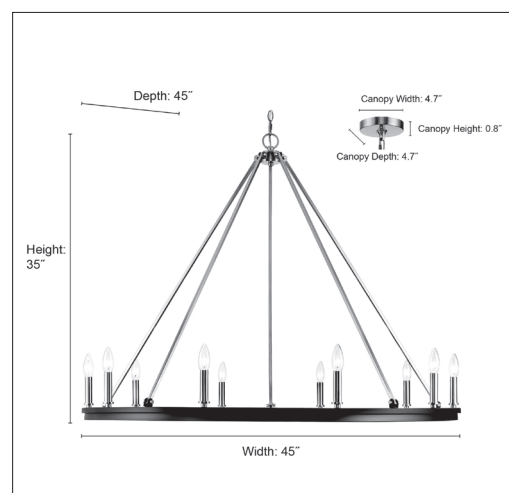

**FINISH**

MB/MG - Matte Black/ Modern Gold

MG - Modern Gold

**DIMENSIONS**

Width	45"
Height	35"
Depth	45"
Canopy Width	4.7"
Canopy Height	0.8"
Canopy Depth	4.7"
Chain	60"
Wire	144"
Weight	14.33 lbs

**MATERIAL**

# Bulbs	10-Candle
Bulb Base	Candelabra (E12)
Watts per Bulb	60W
Voltage	120V
Total Wattage	600W
Bulbs Included	No

**CERTIFICATION**

ETL Listed Dry Location

**ITEM NUMBER**

SKUs	9510 MB/MG
	9510 MG

9510 MG

9510 MB/MG