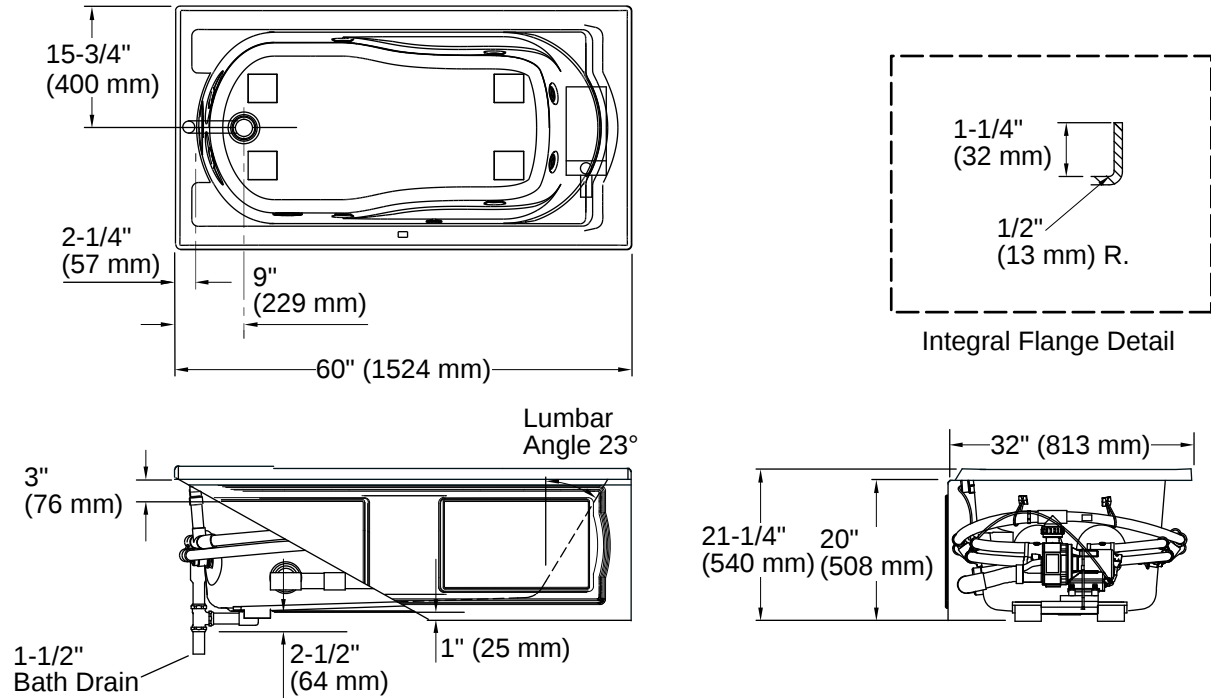

Drain Location:	Left
Drain Hole Diameter:	2-1/4" (57 mm)
Basin Area, Bottom:	42" x 20" (1067 mm x 508 mm)
Basin Area, Top:	51" x 24" (1295 mm x 610 mm)
Water Depth:	14" (356 mm)
Water Capacity:	60 gal (227.1 L)
Minimum Floor Load:	50 lbs/ft ²
Weight:	135 lbs (61.2 kg)

No change in measurements if connected with drain illustrated. (K-7161-AF)

Installation

- Left drain
- Alcove

Installation Notes

Install this product according to the installation instructions.

Measure your actual product for rough-in details.