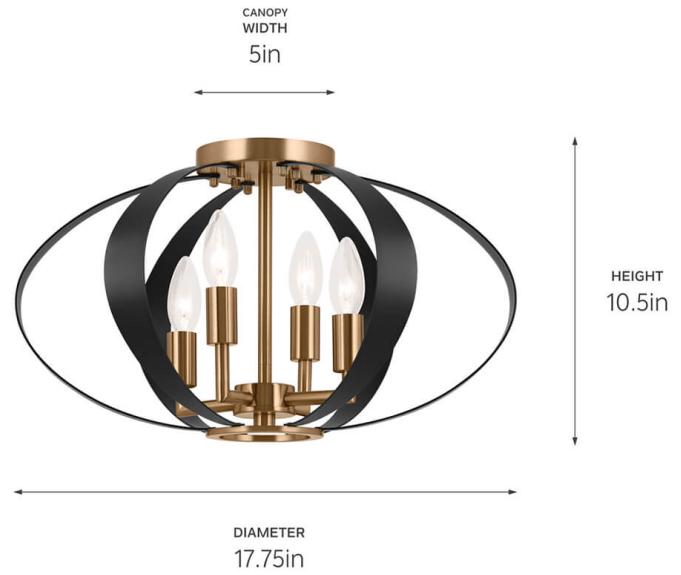

SPECIFICATIONS

Certifications/Qualifications

Prop65	Yes
Location Rating	Dry kichler.com/warranty

Dimensions

Height	10.5"
Weight	4.7 LBS
Canopy Width	5"
Canopy Depth	0.75"

Electrical

Input Voltage	120 V
Supply Wire (Degrees)	75

Light Source

Light Source	Bulb
Lamp Included	Not Included
# Of Bulbs/LED Modules	4
Max Or Nominal Watt	60 W
Lamp Type	B10
Socket Type	E12 (Candelabra)
Dimmable	Yes
Dimmable Notes	Dimmable when used with dimmer switch (sold separately); when using LED bulbs, see bulb manufacturer dimming specifications.

Mounting/Installation

Interior/Exterior	Interior Product
Mounting Weight	4.7 LBS
Lead Wire Length	6
Wire Connectors	Wire Nuts

FIXTURE ATTRIBUTES

Housing/Glass

Primary Material	Steel
Shade Included	No

Product/Ordering Information

SKU	52588CPZ
Finish	Champagne Bronze™
UPC	783927027403

Finishes

- Champagne Bronze™ | Black
- Polished Nickel | Black

ALSO IN THIS FAMILY

52588PN