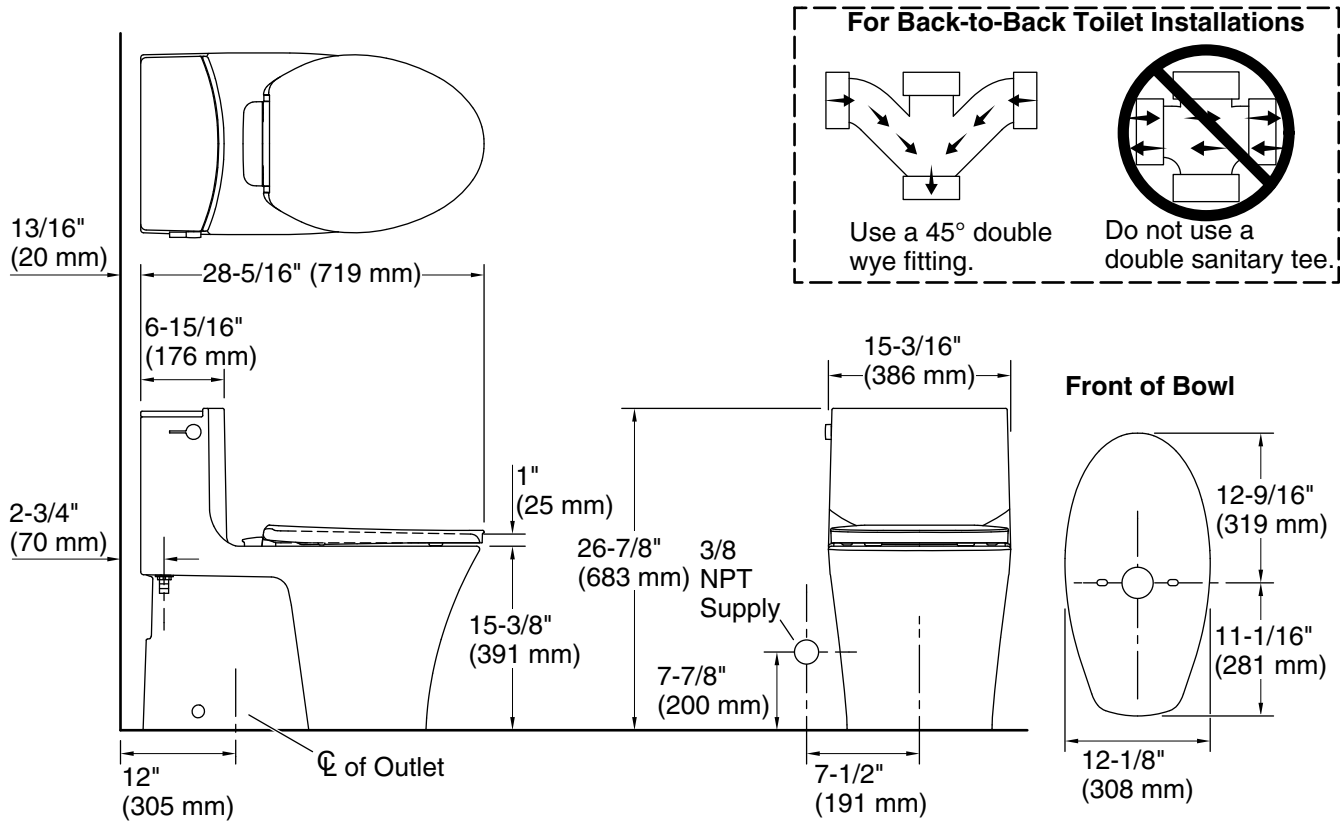

KOHLER®

One-piece elongated toilet with skirted trapway, dual-flush
Veil®
K-1381

Features

- One-piece toilets integrate the tank and bowl into a seamless, easy-to-clean design
- Elongated bowl offers added room and comfort
- Dual flush offers a choice of 0.8 or 1.28 gpf (3.0 or 4.8 lpf)
- Left-hand Polished Chrome trip lever
- 2-1/8" (54 mm) glazed trapway
- Skirted trapway simplifies cleaning
- Quiet-Close™ elongated lid and seat prevents slamming

Installation

- Standard 12" (305 mm) rough-in
- Requires mounting plate for heated seat installation (sold separately)

Recommended Products/Accessories

- 1023457 Wax Ring/Hardware Kit
- 1265114 Connector Hose
- K-23726 Drain treatment
- 1362736 Mounting Plate Kit Exposed Wire
- K-30780 Carbyne® Quiet-Close™ elongated toilet seat

For the most current Specification Sheet, go to www.kohler.com USA or www.kohler.ca Canada

9-4-2025 20:28 - US/CA

THE BOLD LOOK
OF **KOHLER®**

Technical Information

All product dimensions are nominal.

Toilet type:	Floor-mount
Waste Outlet:	Floor
Bowl shape:	Compact elongated
Flush type:	Class Five
Trap passageway:	2-1/8" (54 mm)
Water surface size:	9" x 7-1/4" (229 mm x 184 mm)
Rim to water surface:	5-3/8" (137 mm)
Rough-in:	12" (305 mm)
Template:	Footprint, 1262234-7, not required, included