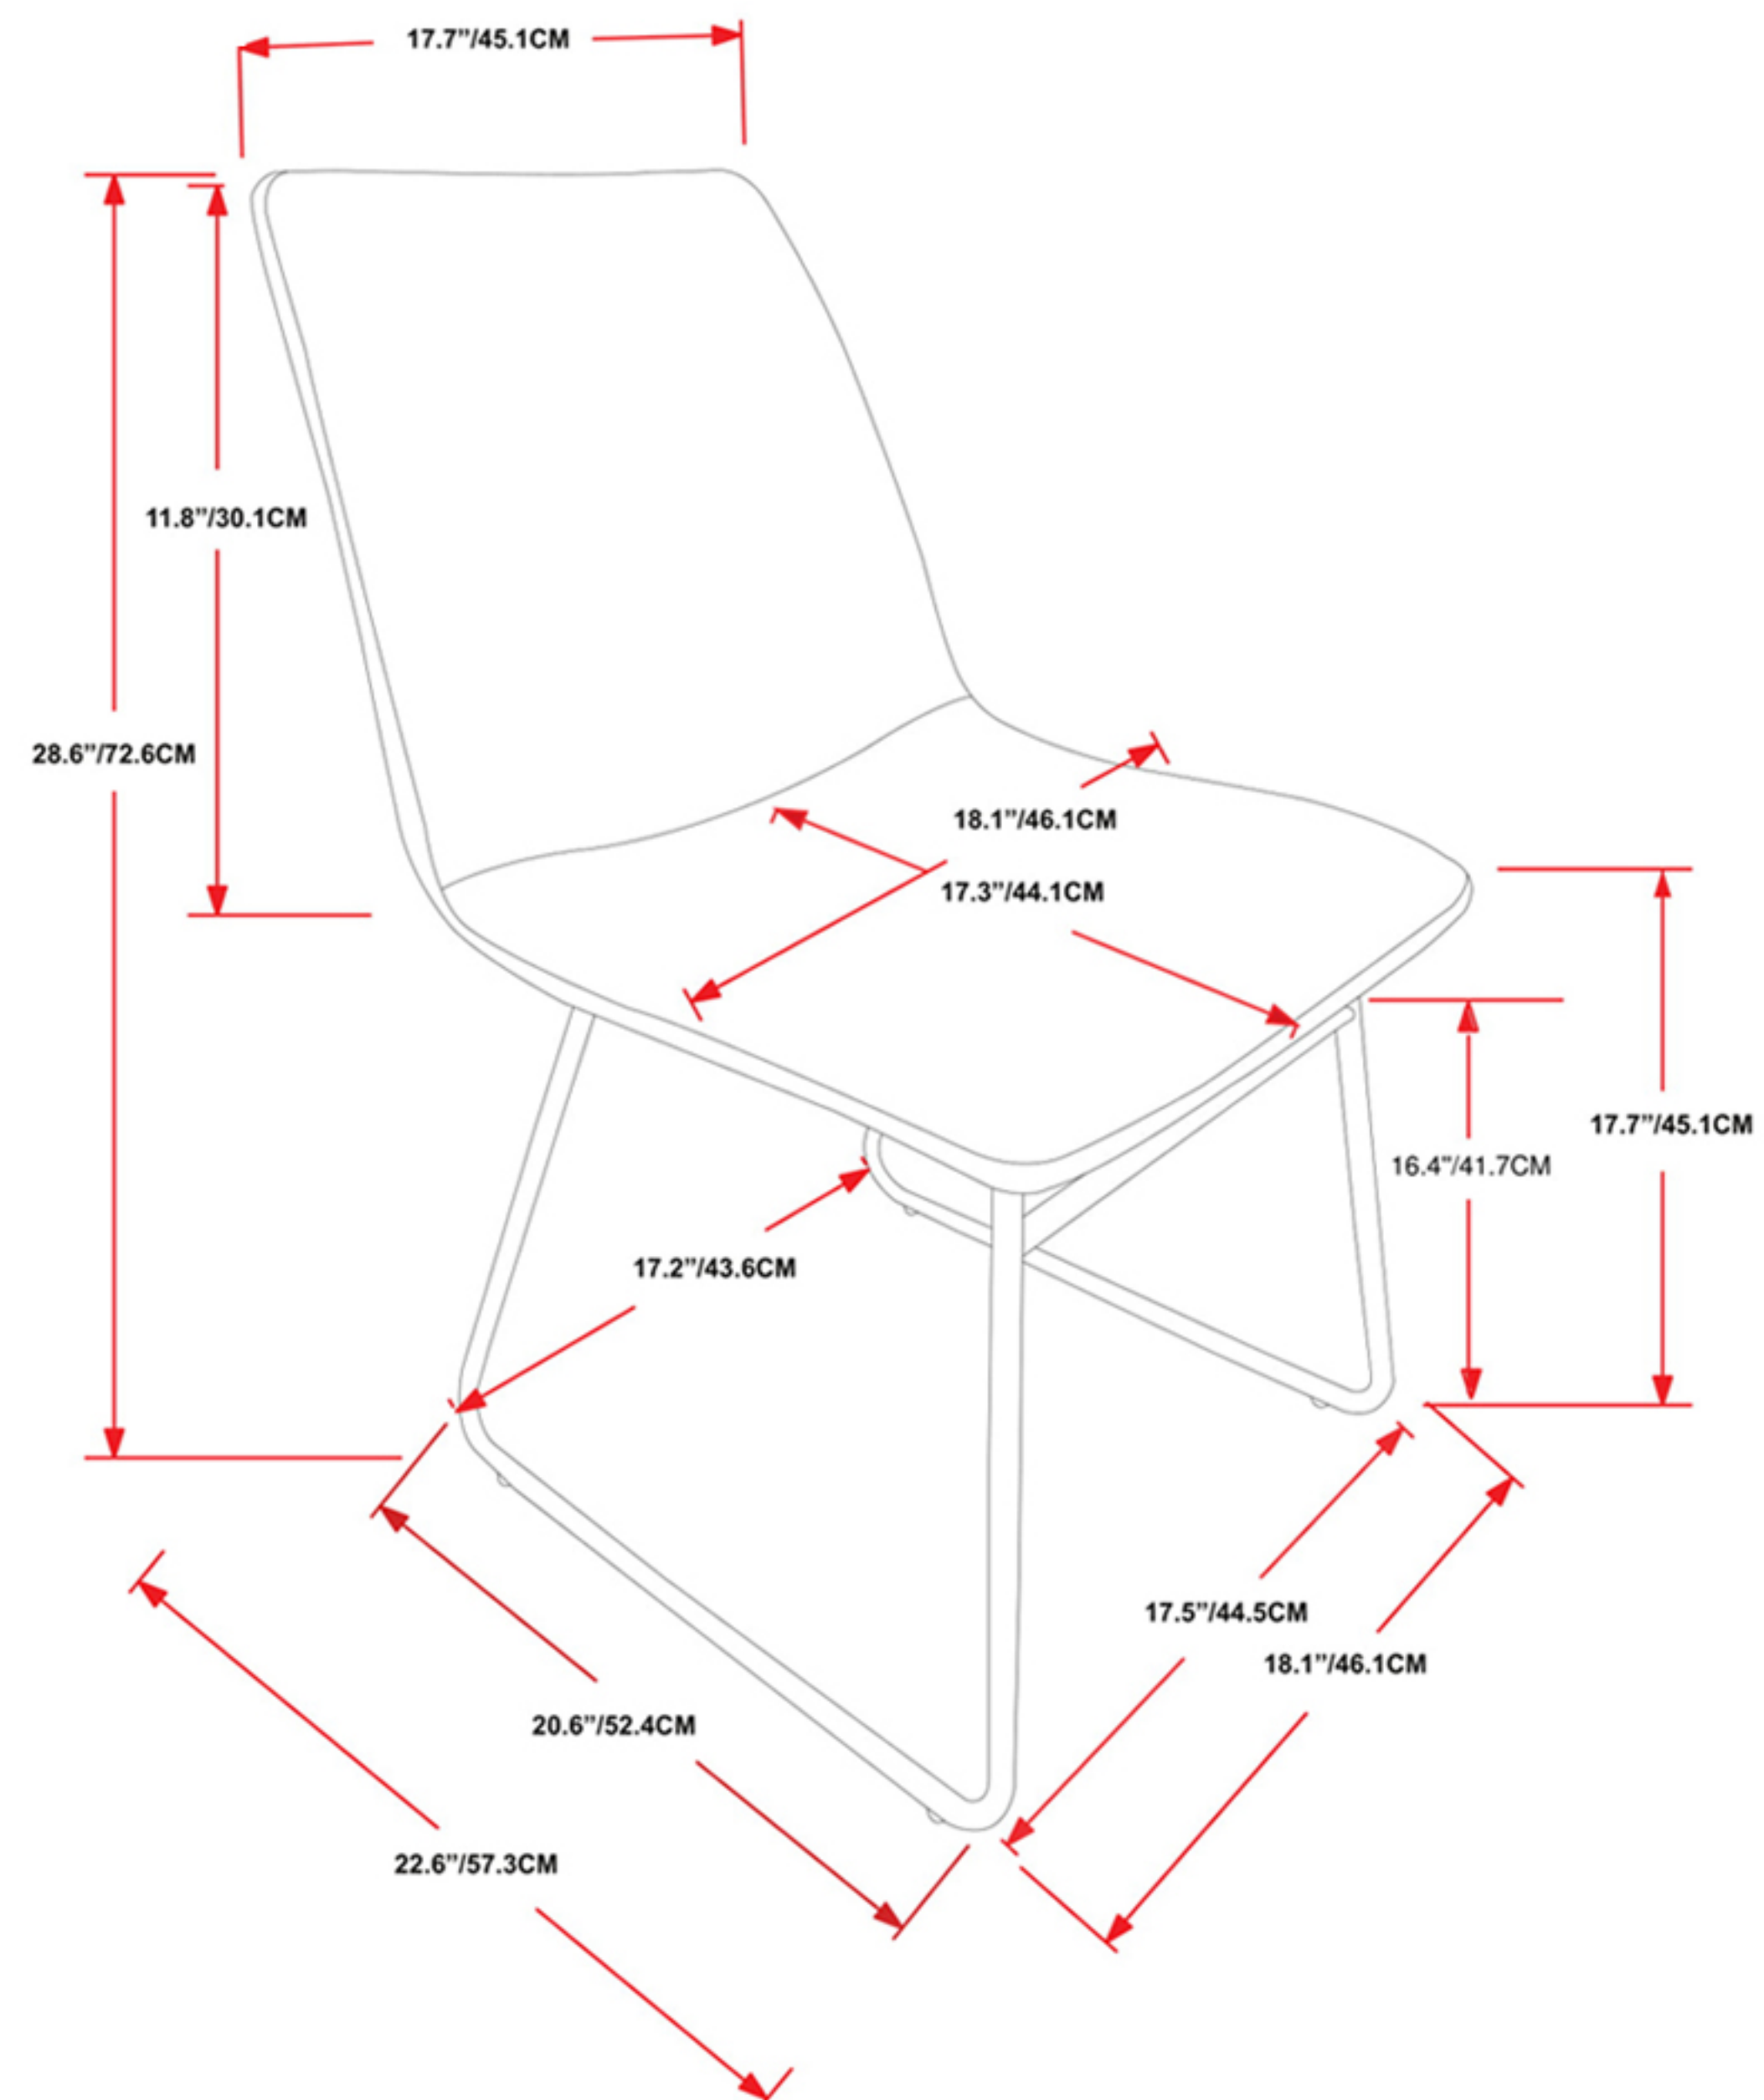

Net Weight- 99.8 (lbs)

Net Weight: 13.4lbs