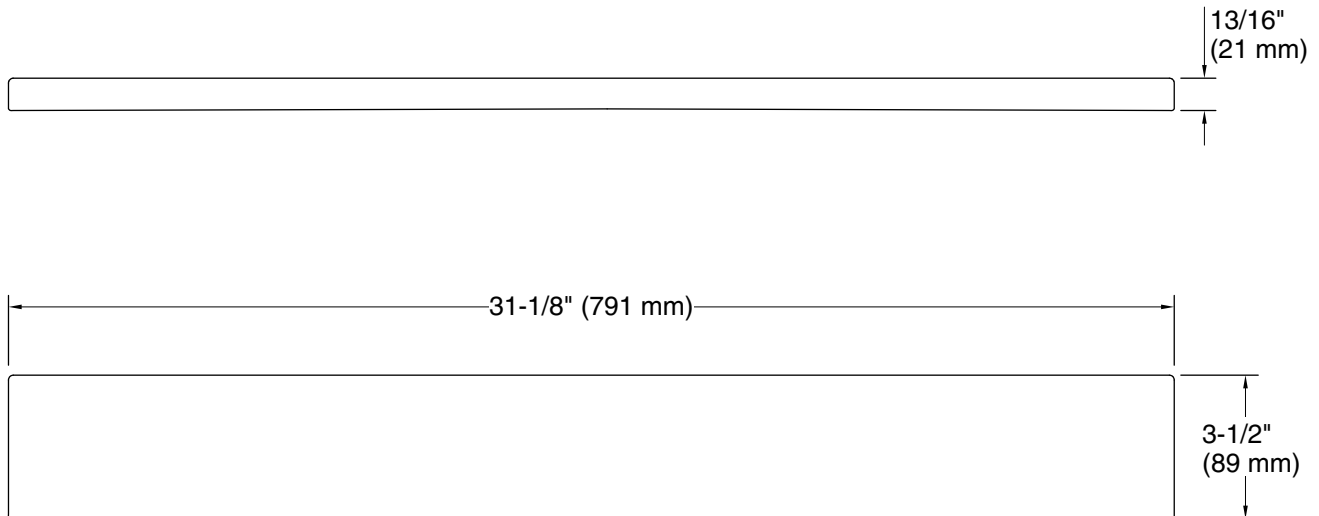

## Technical Information

All product dimensions are nominal.

Material: Silestone Quartz