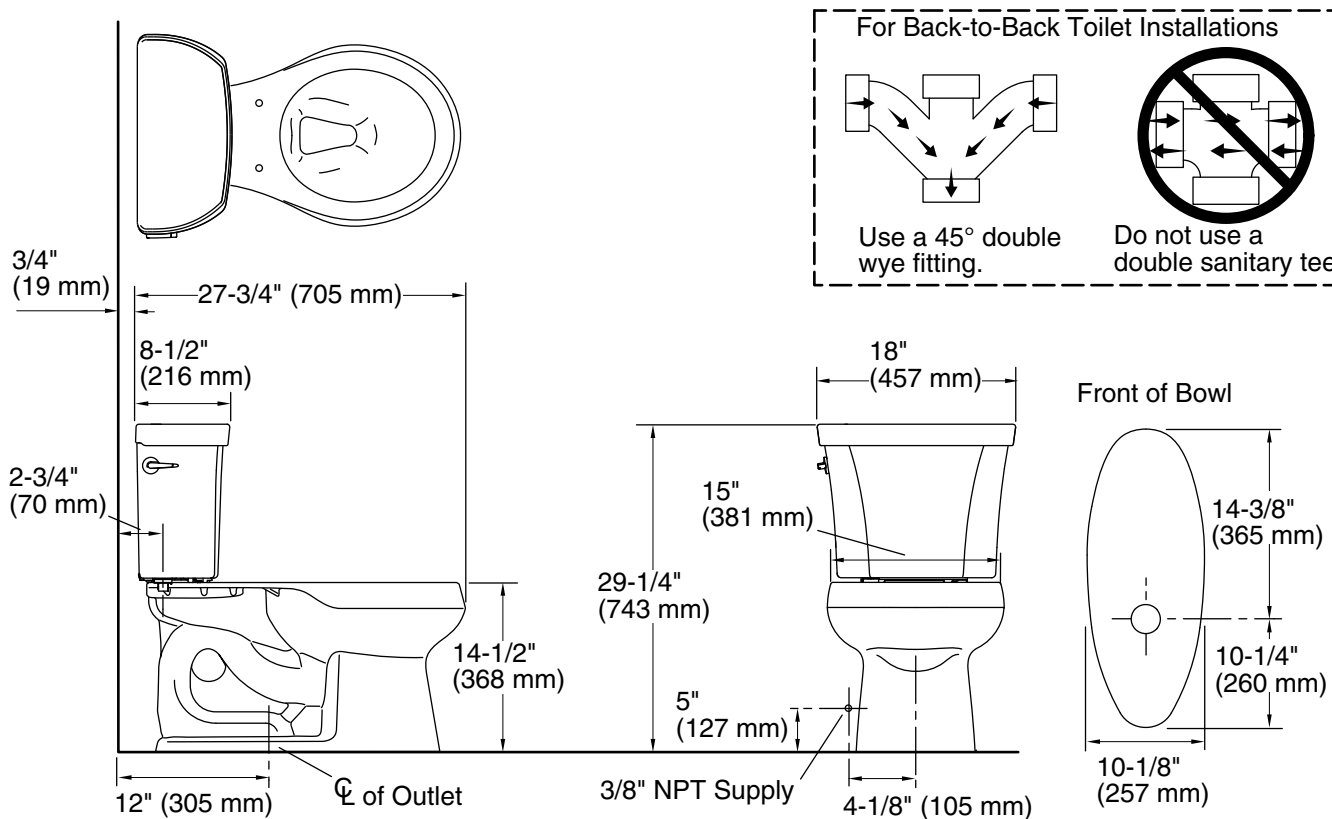

### Features

- Two-piece design
- Round-front bowl offers an ideal solution for smaller bathrooms and powder rooms
- Left-hand nested trip lever offers a choice of 1.1 or 1.6 gallons per flush (gpf)
- 2-1/8" (54 mm) fully glazed trapway
- Coordinates with other products in the Wellworth collection
- Combination consists of the K-4197 bowl and the K-4458 tank
- Dual-flush technology allows you to choose between a full or partial flush
- Eligible for consumer rebates in some municipalities

### Installation

- Seat sold separately
- Standard 12" (305 mm) rough-in
- Three-bolt quick-connect installation

### Technical Information

All product dimensions are nominal.

Toilet type:	Floor-mount
Waste Outlet:	Floor
Bowl shape:	Round-front
Flush type:	Class Five
Trap passageway:	2-1/8" (54 mm)
Water surface size:	10-1/2" x 7-3/4" (267 mm x 197 mm)
Rim to water surface:	5-1/4" (133 mm)
Rough-in:	12" (305 mm)
Seat-mounting holes:	5-1/2" (140 mm)

### Notes

Install this product according to the installation instructions.

For back-to-back toilet installations: Use only a 45° double wye fitting.