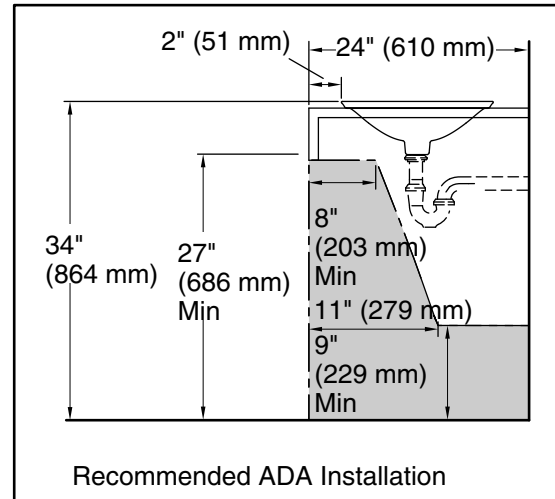

## Technical Information

All product dimensions are nominal.

- Basin configuration: Single Bowl
- Bowl area (Only): Length: 17-1/4" (437 mm)  
Width: 17-1/4" (437 mm)  
Bowl depth: 4" (102 mm)  
Water depth: 4" (102 mm)
- With overflow: No
- Template: 1242827, required, included