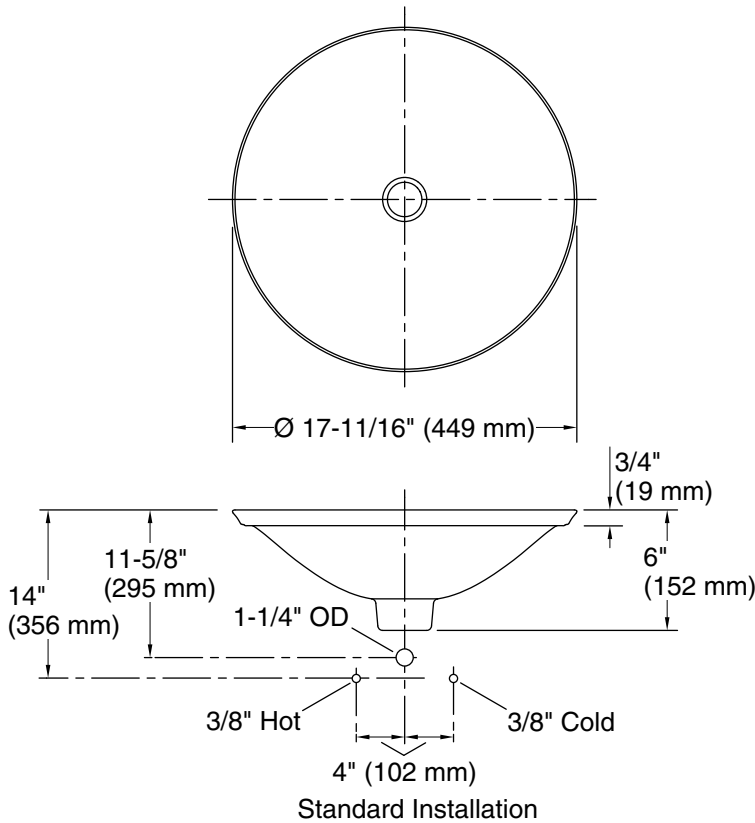

## Technical Information

All product dimensions are nominal.

- Basin configuration: Single Bowl
- Bowl area (Only): Length: 17-1/4" (437 mm)  
Width: 17-1/4" (437 mm)  
Bowl depth: 4" (102 mm)  
Water depth: 4" (102 mm)
- With overflow: No
- Template: 1242827, required, included