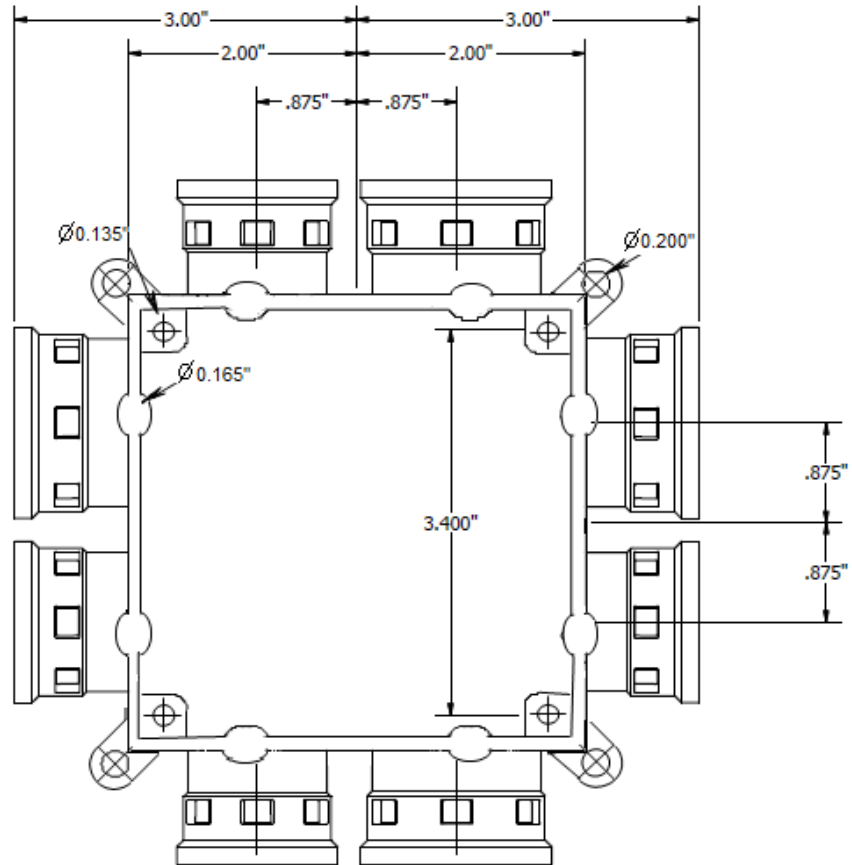

RIGID PVC CONDUIT FITTINGS

SQUARE MUD BOX, SSB-H-15/20 US, 089475

ISSUE DATE:
DATE D'EMISSION: 2012 08 22

SUPERCEDES:
REPLACE:

0

PART LIST:

DESCRIPTION	PART #	Qty
6-X5/8 PAN SOC SCREW	072250	4
6X3/4 PAN HEAD SELF TAP SCREW	172220	4
MUD BOX SQUARE CDN HUB/LID	097046	1
1" RETAINERS	091989	4
3/4" RETAINERS	091988	4
SMBH15-20 BODY	097083	1