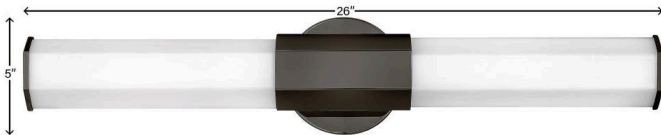

FACET

51152BX

LARGE LED VANITY

View the many sides of Facet. Interesting angles combine with bold metal features to create an edgy and contemporary profile that is unpretentious yet unforgettable. Hexagonaletched opal glass is showcased by Heritage Brass or Black Oxide finishes.

DETAILS	
FINISH:	Black Oxide
MATERIAL:	Steel
GLASS:	Etched Opal
DIMMABLE:	YES - CL TYPE DIMMER (SSL7A)

DIMENSIONS	
WIDTH:	26"
HEIGHT:	5"
WEIGHT:	4.5lb
BACK PLATE:	5" Dia.
EXTENSION:	4"
TOP TO OUTLET:	2.5"

LIGHT SOURCE	
LIGHT SOURCE:	Integrated LED
LED NAME:	(2) EL2G16W7WI
WATTAGE:	32w LED *Included
VOLTAGE:	120v
LUMENS:	2800
CRI:	95
INCANDESCENT EQUIVALENCY:	2 x 100w
DIMMABLE:	YES - CL TYPE DIMMER (SSL7A)

SHIPPING	
CARTON LENGTH:	28.5
CARTON WIDTH:	12
CARTON HEIGHT:	6.5
CARTON WEIGHT:	6

PRODUCT DETAILS:

- Invisimount hardware is hidden on the backplate for a clean silhouette
- This fixture can be mounted vertically
- This fixture can be mounted horizontally
- Damp Rated
- ADA compliant design provides added accessibility and maximum clearance
- LED components carry a 5-year limited warranty
- Bold silhouette with dramatic details creates a modern statement
- Energy-efficient integrated LED - safer for the environment and low maintenance

HINKLEY

HINKLEY
33000 Pin Oak Parkway
Avon Lake, OH 44012

PHONE: (440) 653-5500
Toll Free: 1 (800) 446-5539

hinkley.com