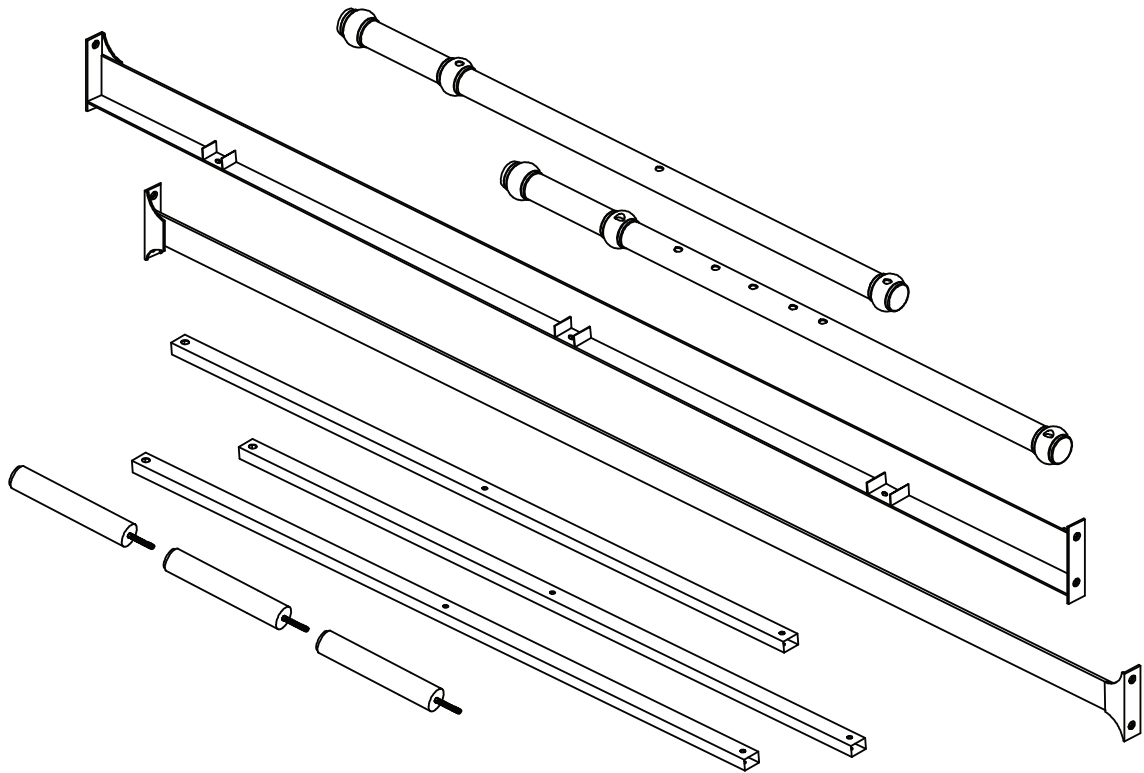

MILLION DOLLAR BABY

Classic

*Twin size bed
conversion kit*

M15389

Welcome Home

We have carefully designed and crafted each piece of furniture to be with your family for years to come.

Here's to new memories of bedtime stories, goodnight kisses, holiday mornings, and baby's first steps. We hope you share your family's story with us on Instagram @milliondollarbabyclassic so we can celebrate with you.