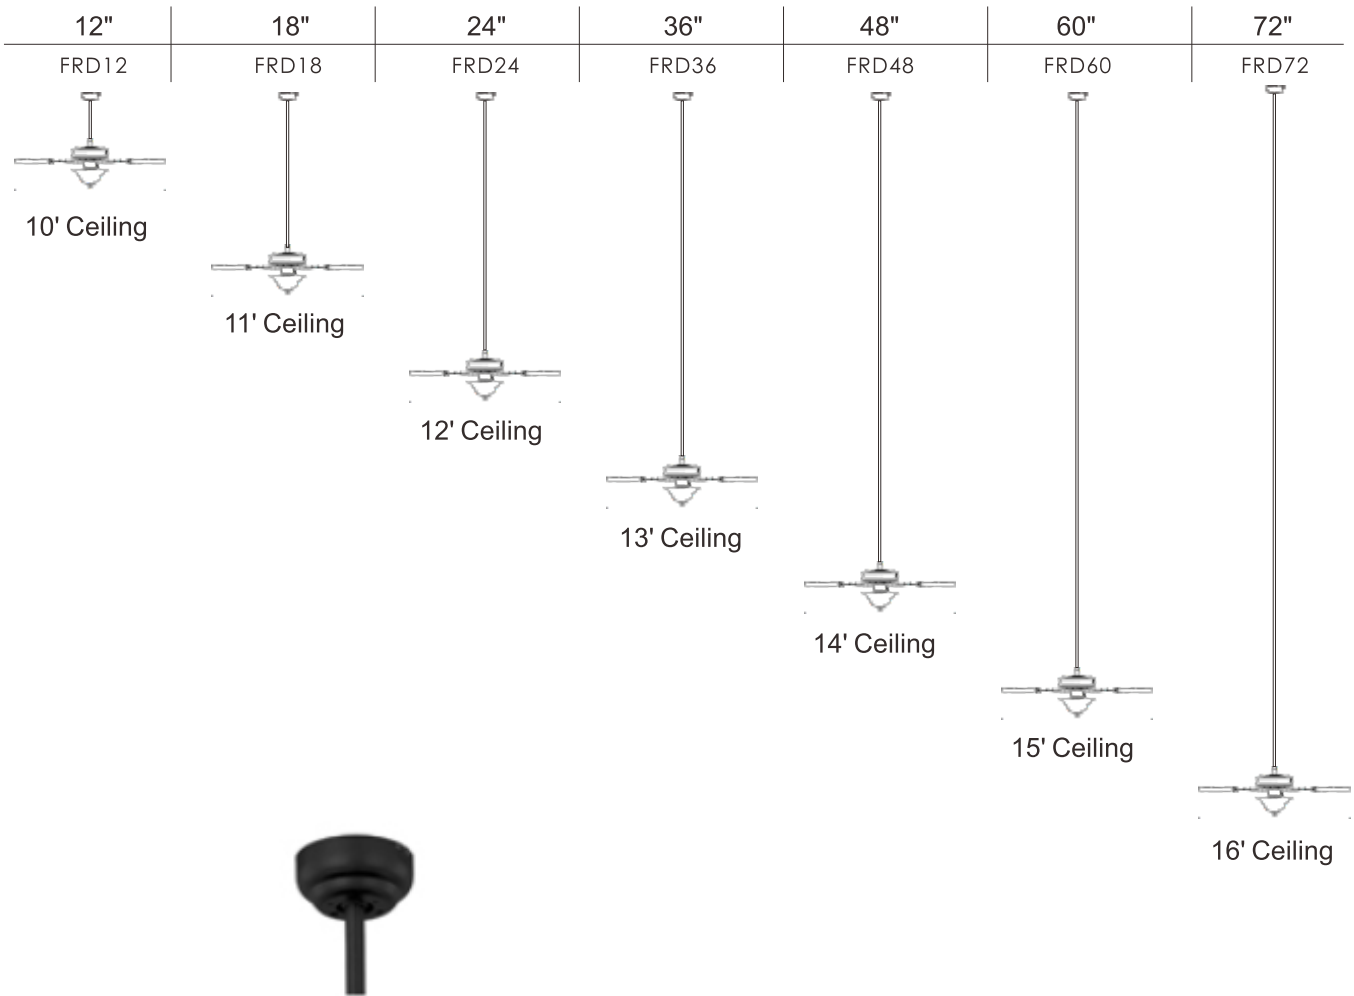

DOWNRODS

Our Max Fan Downrods give you the versatility you need when installing your Max fan in a room with high ceilings.

For Max Fans with Light Kits installed, reduce the length of the downrod by 12".
Longer downrods are available on special order.

ITEM#	Description	DIMENSION	Additional Info.
FRD12	12" Ceiling Fan Down Rod	.75"W x 12"L	Compatible with Max Fan Collection
FRD18	18" Ceiling Fan Down Rod	.75"W x 18"L	Compatible with Max Fan Collection
FRD24	24" Ceiling Fan Down Rod	.75"W x 24"L	Compatible with Max Fan Collection
FRD36	36" Ceiling Fan Down Rod	.75"W x 36"L	Compatible with Max Fan Collection
FRD48	48" Ceiling Fan Down Rod	.75"W x 48"L	Compatible with Max Fan Collection
FRD60	60" Ceiling Fan Down Rod	.75"W x 60"L	Compatible with Max Fan Collection
FRD72	72" Ceiling Fan Down Rod	.75"W x 72"L	Compatible with Max Fan Collection